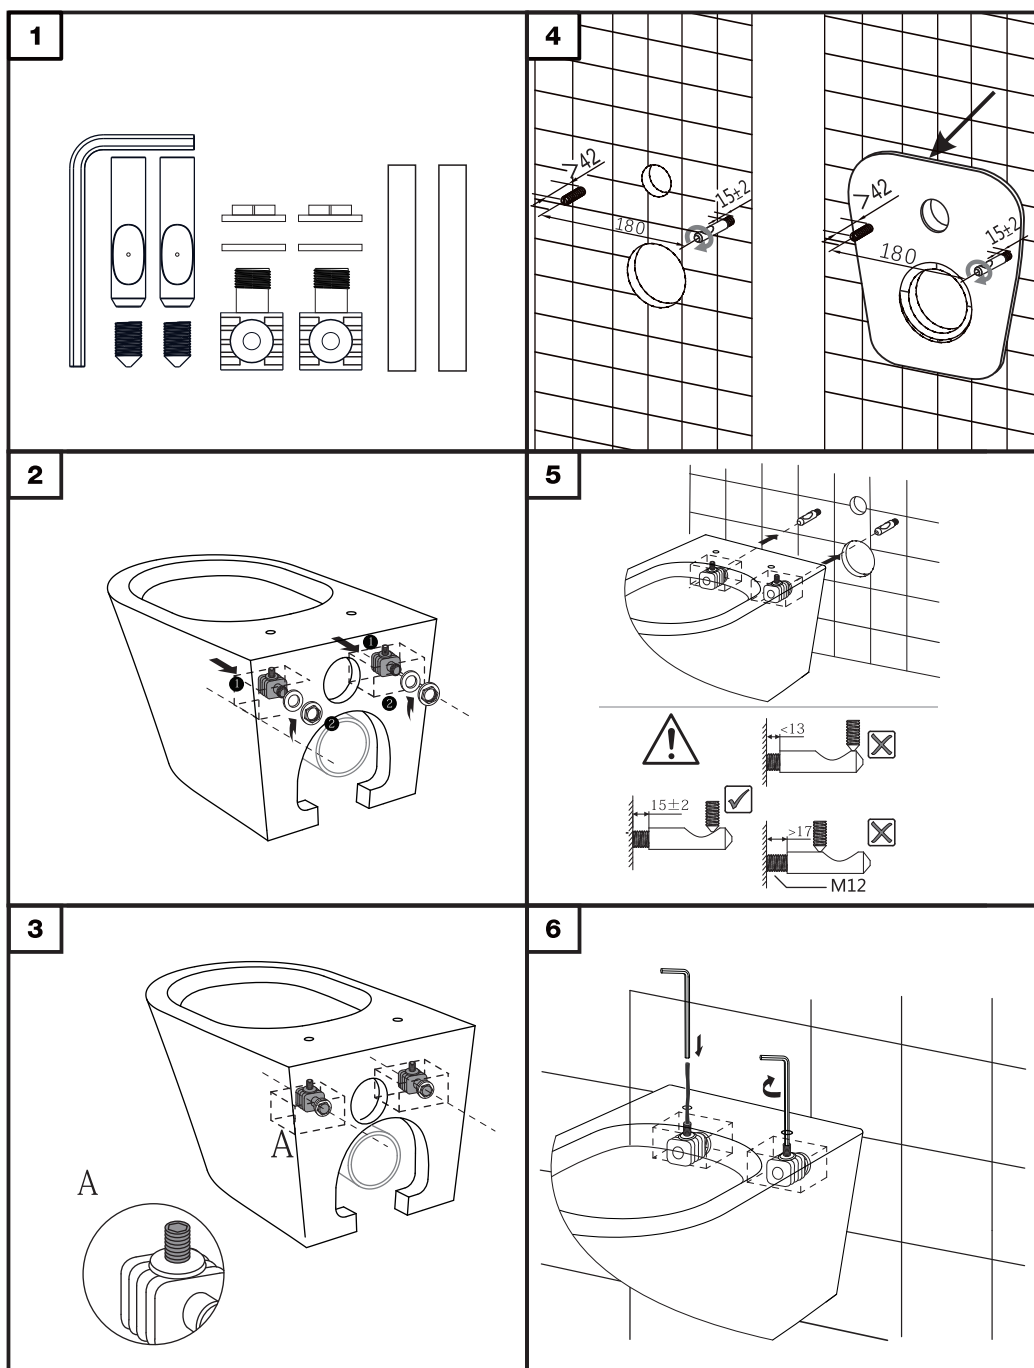

# Instrukcja montażu / Installation instruction

## miski WC JOKER/ toilet JOKER

### Maintenance

Wipe the toilet seat with soft wet cloth  
Clean the toilet seat with neutral cleanser,  
and then dry it with clean cloth.  
Do not stand on the cover and rim of the boards.