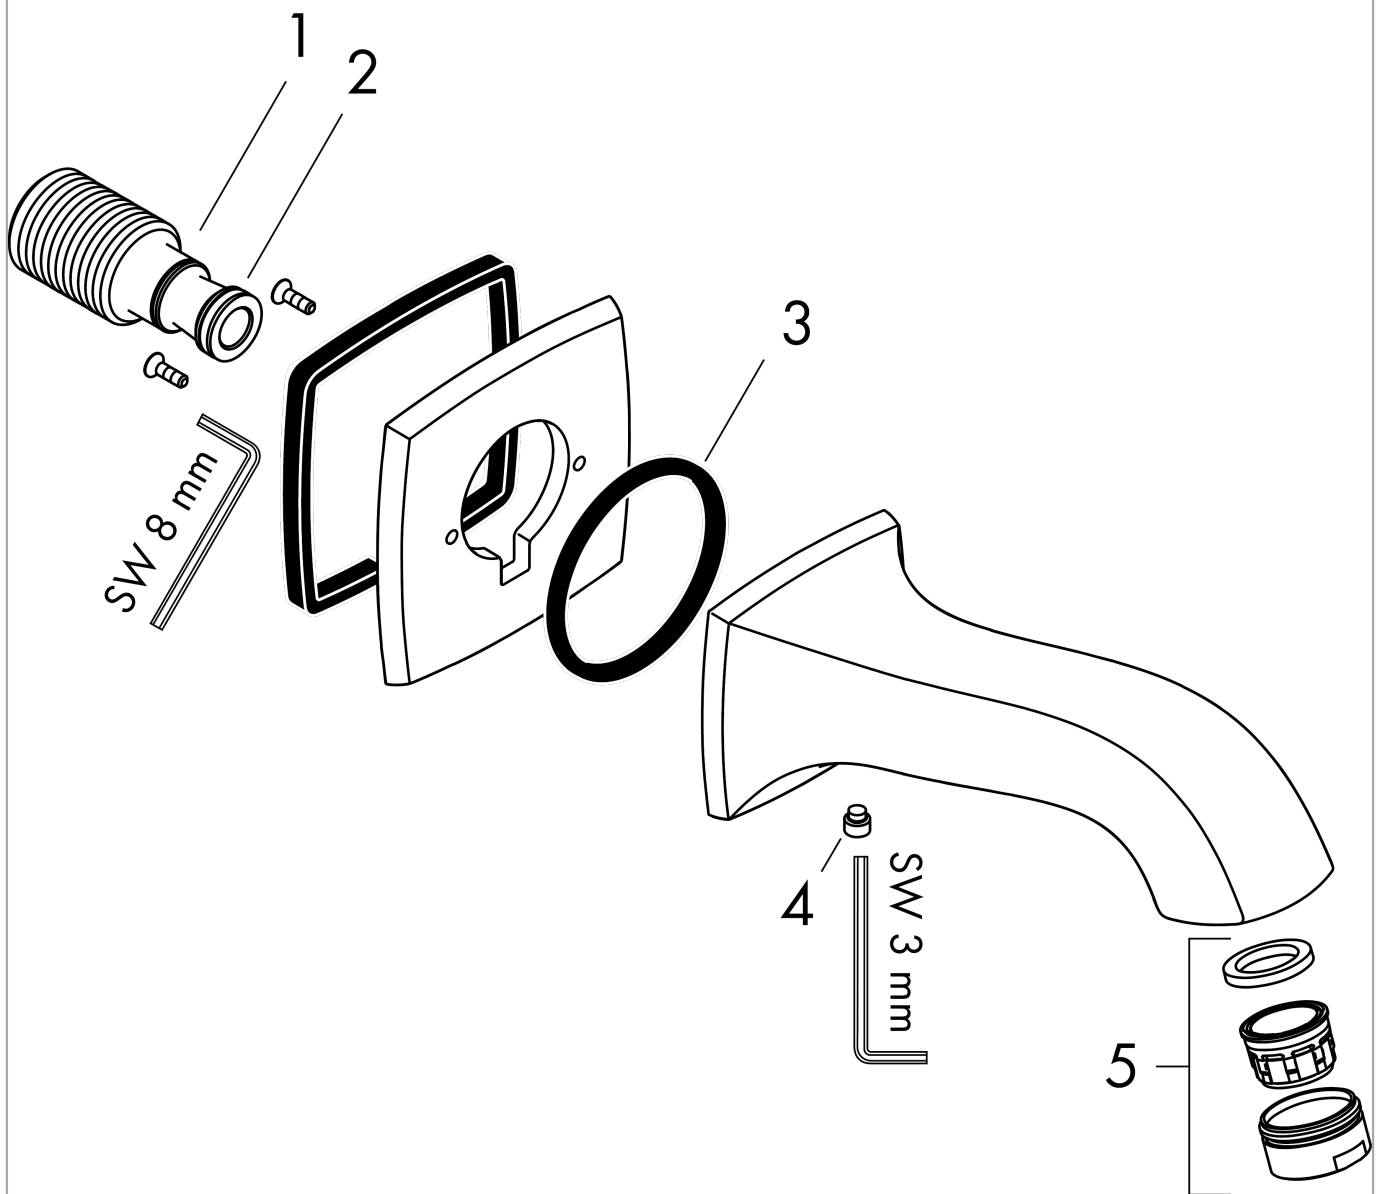

Metropol Classic

Bath spout

Surfaces: **Chrome/Gold Optic** Article Number: **13425090**

Description

product features

- 1 function
- projection 158 mm
- wall-mounted
- maximum flow rate at 3 bar: 21,5 l/min
- spray type: normal spray

Bath spout

Surfaces: **Chrome/Gold Optic**

Article Number: **13425090**

Exploded Drawing

Year of production: >09/16

Metropol Classic

Bath spout

Surfaces: **Chrome/Gold Optic** Article Number: **13425090**

Spare part list

Year of production: >09/16

Pos.	Description	Article Number	Price	PU
1	connecting thread G $\frac{3}{4}$	92504000	-	1
2	O-ring 13x2	98128000	-	1
3	O-ring 48x5	98174000	-	1
4	hollow set screw M6x8	97810000	-	1
5	aerator M24x1 (30 l/min)	96512990	-	1