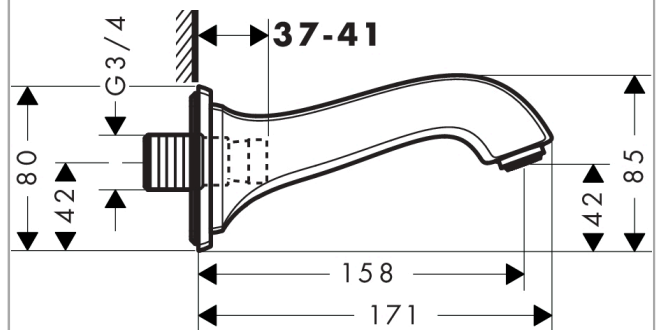

Metropol Classic

Bath spout

Surfaces: **Chrome/Gold Optic** Article Number: **13425090**

Description

product features

- 1 function
- projection 158 mm
- wall-mounted
- maximum flow rate at 3 bar: 21,5 l/min
- spray type: normal spray

Technology

Product image

Scale drawing

Flowchart

The consumption was measured in combination with the appropriate fittings (thermostat/mixer/in-wall valve) to reflect actual application in practice.

Metropol Classic

Bath spout

Surfaces: **Chrome/Gold Optic**

Article Number: **13425090**

Exploded Drawing

Year of production: >09/16

Metropol Classic

Bath spout

Surfaces: **Chrome/Gold Optic** Article Number: **13425090**

Spare part list

Year of production: >09/16

Pos.	Description	Article Number	Price	PU
1	connecting thread G $\frac{3}{4}$	92504000	-	1
2	O-ring 13x2	98128000	-	1
3	O-ring 48x5	98174000	-	1
4	hollow set screw M6x8	97810000	-	1
5	aerator M24x1 (30 l/min)	96512990	-	1