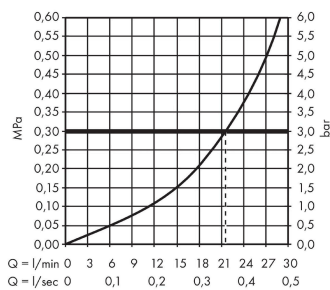

Metropol Classic

Bath spout

Surfaces: **Chrome/Gold Optic** Article Number: **13425090**

Description

product features

- 1 function
- projection 158 mm
- wall-mounted
- maximum flow rate at 3 bar: 21,5 l/min
- spray type: normal spray

Technology

Product image

Scale drawing

Flowchart

The consumption was measured in combination with the appropriate fittings (thermostat/mixer/in-wall valve) to reflect actual application in practice.

Metropol Classic