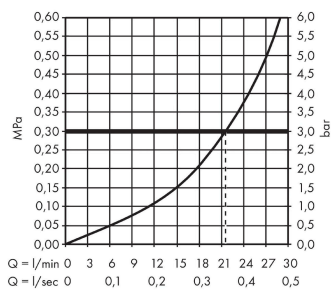

Metropol Classic Bath spout

Surfaces: **Chrome** Article Number: **13425000**

Description

product features

- 1 function
- projection 158 mm
- wall-mounted
- maximum flow rate at 3 bar: 21,5 l/min
- spray type: normal spray

Technology

Product image

Scale drawing

Flowchart

The consumption was measured in combination with the appropriate fittings (thermostat/mixer/in-wall valve) to reflect actual application in practice.

Metropol Classic
Bath spout
 Surfaces: **Chrome**

Pos.	Description	Article Number	Price	PU
1	connecting thread G $\frac{3}{4}$	92504000	-	1
2	O-ring 13x2	98128000	-	1
3	O-ring 48x5	98174000	-	1
4	hollow set screw M6x8	97810000	-	1
5	aerator M24x1 (30 l/min)	96512000	-	1