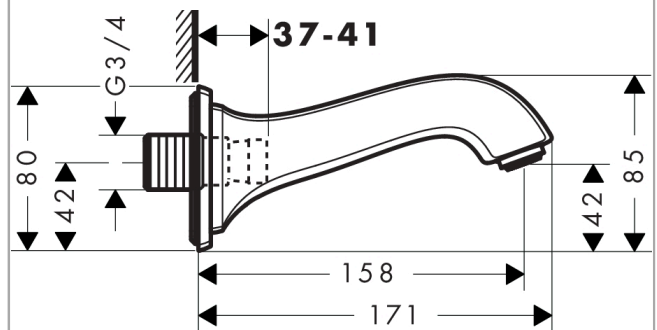

Metropol Classic Bath spout

Surfaces: **Chrome** Article Number: **13425000**

Description

product features

- 1 function
- projection 158 mm
- wall-mounted
- maximum flow rate at 3 bar: 21,5 l/min
- spray type: normal spray

Technology

Product image

Scale drawing

Flowchart

The consumption was measured in combination with the appropriate fittings (thermostat/mixer/in-wall valve) to reflect actual application in practice.

Metropol Classic
Bath spout
 Surfaces: **Chrome**

Article Number: **13425000**

Exploded Drawing

Year of production: >09/16

Metropol Classic

Bath spout

Surfaces: **Chrome** Article Number: **13425000**

Spare part list

Year of production: >09/16

Pos.	Description	Article Number	Price	PU
1	connecting thread G $\frac{3}{4}$	92504000	-	1
2	O-ring 13x2	98128000	-	1
3	O-ring 48x5	98174000	-	1
4	hollow set screw M6x8	97810000	-	1
5	aerator M24x1 (30 l/min)	96512000	-	1