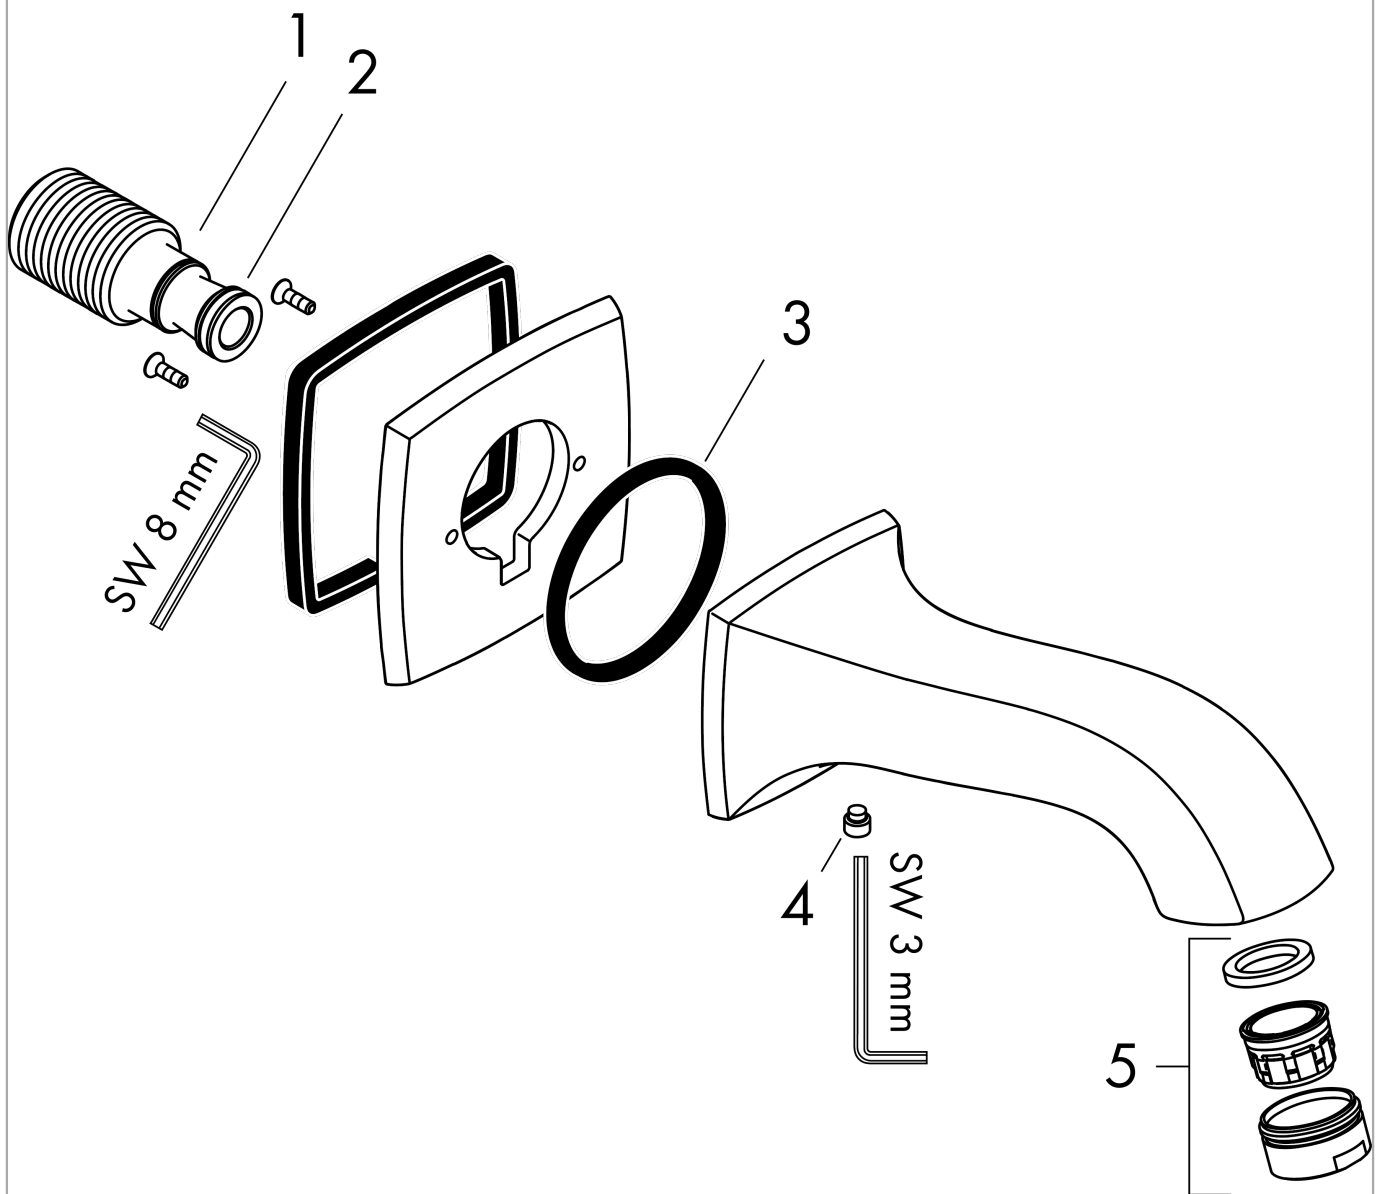

Metropol Classic Bath spout

Surfaces: **Chrome** Article Number: **13425000**

Description

product features

- 1 function
- projection 158 mm
- wall-mounted
- maximum flow rate at 3 bar: 21,5 l/min
- spray type: normal spray

Technology

Product image

Scale drawing

Flowchart

The consumption was measured in combination with the appropriate fittings (thermostat/mixer/in-wall valve) to reflect actual application in practice.

Metropol Classic
Bath spout
 Surfaces: **Chrome**

Article Number: **13425000**

Exploded Drawing

Year of production: >09/16

Metropol Classic

Bath spout

Surfaces: **Chrome** Article Number: **13425000**

Spare part list

Year of production: >09/16

Pos.	Description	Article Number	Price	PU
1	connecting thread G $\frac{3}{4}$	92504000	-	1
2	O-ring 13x2	98128000	-	1
3	O-ring 48x5	98174000	-	1
4	hollow set screw M6x8	97810000	-	1
5	aerator M24x1 (30 l/min)	96512000	-	1