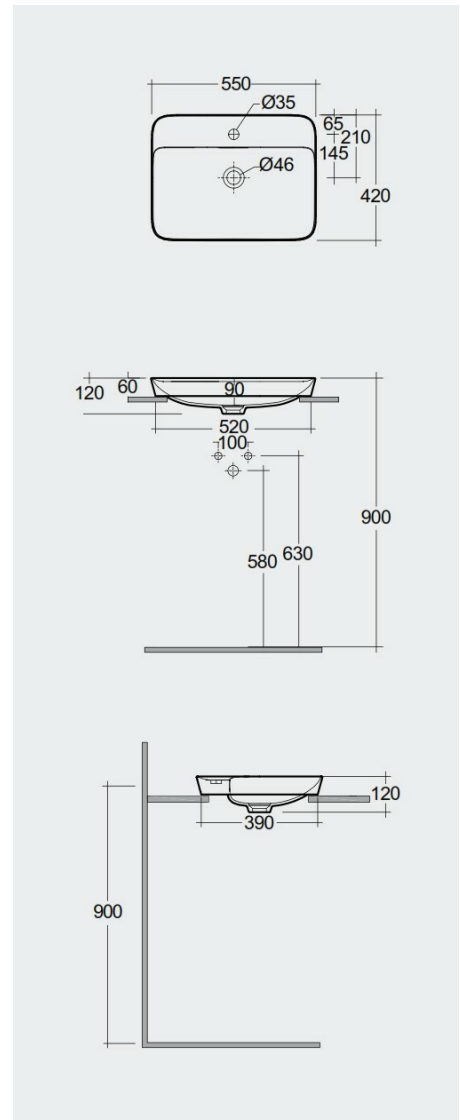

### Technical specifications

Dimensions: 550 x 420 mm

Weight: 9.5 Kg

Color: Alpine White

Shape of basin: Rectangle

Suites: [RAK-VARIANT](#)

### Code Name

VARDI55501AWHA RECTANGLE DROP IN WASH BASIN WITH TAP HOLE 55 CM  
- VARDI55501AWHA

Dimensions: All dimensions in mm. Tolerance of vitreous china & fireclay items:  $\pm 5\%$  for below 200mm and  $\pm 3\%$  for above 200mm; for all other items tolerance  $\pm 1\%$ . Note: Due to a continuing development program to improve design and performance, the manufacturer reserves all rights to vary specifications without prior information. Please note accessories are for photographic use only.