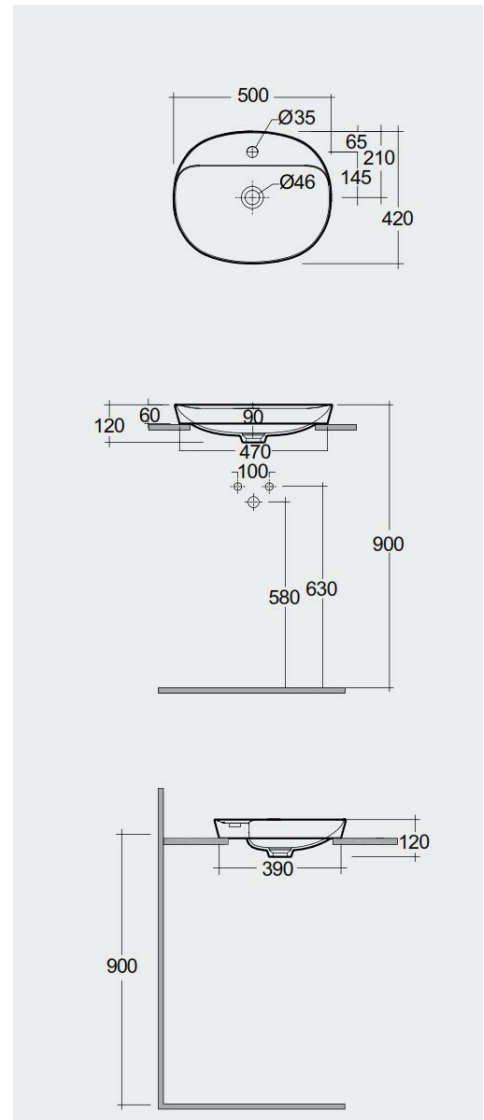

RAK-VARIANT - VARDI25001AWHA

Wash basin | Drop In

RAK
CERAMICS

Technical specifications

Dimensions: 500 x 420 mm

Weight: 6.5 Kg

Color: Alpine White

Shape of basin: Oval

Suites: [RAK-VARIANT](#)

Code	Name
------	------

VARDI25001AWHA	OVAL DROP IN WASH BASIN WITH TAP HOLE 50 CM - VARDI25001AWHA
----------------	--

Dimensions: All dimensions in mm. Tolerance of vitreous china & fireclay items: $\pm 5\%$ for below 200mm and $\pm 3\%$ for above 200mm; for all other items tolerance $\pm 1\%$. Note: Due to a continuing development program to improve design and performance, the manufacturer reserves all rights to vary specifications without prior information. Please note accessories are for photographic use only.