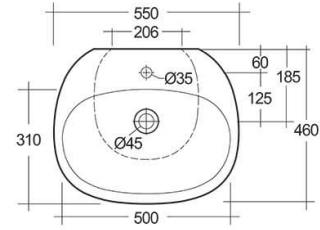

RAK-SENSATION

Wash basin | Free Standing

RAK
CERAMICS

Technical specifications

Dimensions:	550 x 460 mm
Weight:	40 Kg
Color:	Alpine White
Shape of basin:	Oval
Overflow hole:	yes
Suites:	RAK-SENSATION

Code	Name
SENF5501AWHA	SENSATION WASH BASIN FULL PEDESTAL 55CM

Dimensions: All dimensions in mm. Tolerance of vitreous china & fireclay items: $\pm 5\%$ for below 200mm and $\pm 3\%$ for above 200mm; for all other items tolerance $\pm 1\%$. Note: Due to a continuing development program to improve design and performance, the manufacturer reserves all rights to vary specifications without prior information. Please note accessories are for photographic use only.