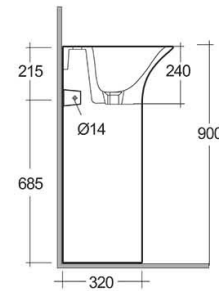

RAK-SENSATION

Wash basin | Free Standing

RAK
CERAMICS

Technical specifications

Dimensions:	550 x 460 mm
Weight:	40 Kg
Color:	Alpine White
Shape of basin:	Oval
Overflow hole:	yes
Suites:	RAK-SENSATION

Code	Name
SENF5501AWHA	SENSATION WASH BASIN FULL PEDESTAL 55CM

Dimensions: All dimensions in mm. Tolerance of vitreous china & fireclay items: $\pm 5\%$ for below 200mm and $\pm 3\%$ for above 200mm; for all other items tolerance $\pm 1\%$. Note: Due to a continuing development program to improve design and performance, the manufacturer reserves all rights to vary specifications without prior information. Please note accessories are for photographic use only.