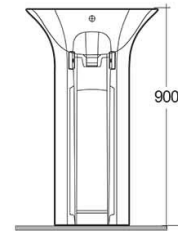

RAK-SENSATION

Wash basin | Free Standing

RAK
CERAMICS

Technical specifications

Dimensions:	550 x 460 mm
Weight:	40 Kg
Color:	Alpine White
Shape of basin:	Oval
Overflow hole:	yes
Suites:	RAK-SENSATION

Code	Name
SENF5501AWHA	SENSATION WASH BASIN FULL PEDESTAL 55CM

Dimensions: All dimensions in mm. Tolerance of vitreous china & fireclay items: $\pm 5\%$ for below 200mm and $\pm 3\%$ for above 200mm; for all other items tolerance $\pm 1\%$. Note: Due to a continuing development program to improve design and performance, the manufacturer reserves all rights to vary specifications without prior information. Please note accessories are for photographic use only.