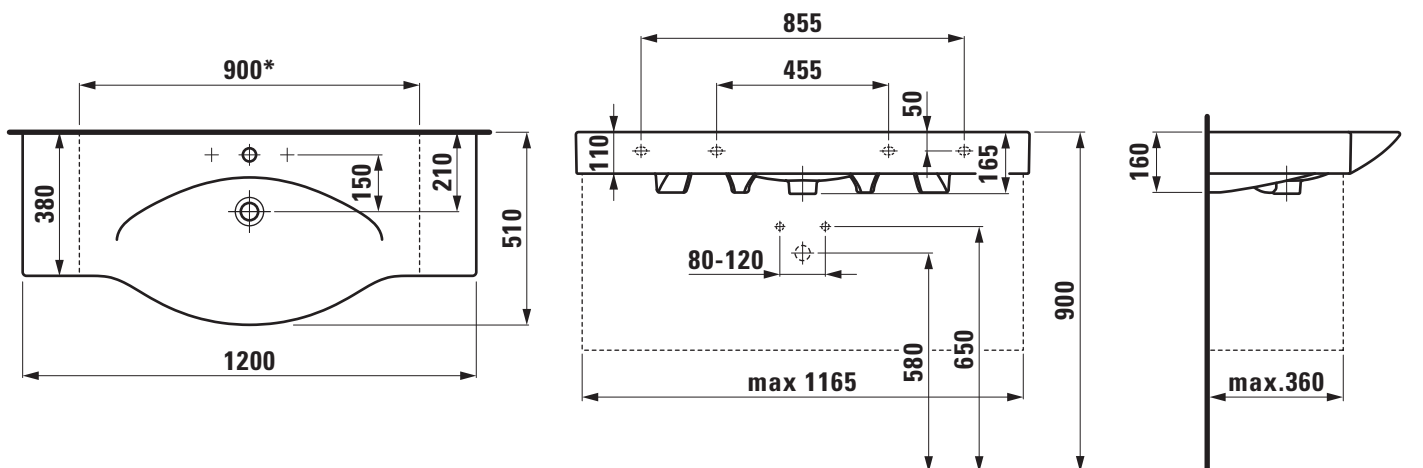

TECHNICAL DATA

Order no.	81170.4
Certified to	EN 14688
Dimensions	1200 x 380/510 mm
Inside dimensions of the basin	700 x 350 mm
Specification	Always to be fixed to the wall. Cut one-sided to 900 mm Charge 104 – 1 centre tap hole, with overflow
Special specification	Charge 108 – 3 tap holes, with overflow Charge 136 – 3 tap holes, distance 8 inches, with overflow
Weight	32,5 kg
Mounting acc. excl.	2x Mounting set M10 x 140 mm, order no. 89988.2
Otherwise	When ordering the cut version use the order form for cutting
Colours	see colour table

SPECIFICATION TEXT

Cutable countertop basin Laufen-PALACE, sanitary ceramic, EN 14688, dimensions 1200 x 380/510 mm, symmetric, 1 centre tap hole
Special feature: overflow channel glazed, cutable to 900 mm, integrated shelves
Further options / accessories: 3 tap holes, 3 tap holes distance 8 inches with overflow, furniture
Order no. 81170.4

TECHNICAL DRAWINGS / S 1 : 20

* = minimum measure for cutting