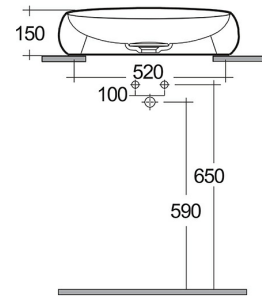

RAK-CLOUD - CLOCT6000AWHA

Wash basin | Counter Top

RAK
CERAMICS

Technical specifications

Dimensions: 580 x 400 mm

Weight: 11 Kg

Color: Alpine White

Shape of basin: Oval

Suites: [RAK-CLOUD](#)

Code	Name
CLOAC4400AWHA	RAK-CLOUD Ceramic Waste Cover (AWH)
CLOCT6000AWHA	RAK-CLOUD WASHBASIN ALPINE WHITE 58CM

Dimensions: All dimensions in mm. Tolerance of vitreous china & fireclay items: $\pm 5\%$ for below 200mm and $\pm 3\%$ for above 200mm; for all other items tolerance $\pm 1\%$. Note: Due to a continuing development program to improve design and performance, the manufacturer reserves all rights to vary specifications without prior information. Please note accessories are for photographic use only.