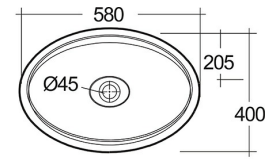

RAK-CLOUD - CLOCT6000AWHA

Wash basin | Counter Top

RAK
CERAMICS

Technical specifications

Dimensions: 580 x 400 mm

Weight: 11 Kg

Color: Alpine White

Shape of basin: Oval

Suites: [RAK-CLOUD](#)

Code	Name
CLOAC4400AWHA	RAK-CLOUD Ceramic Waste Cover (AWH)
CLOCT6000AWHA	RAK-CLOUD WASHBASIN ALPINE WHITE 58CM

Dimensions: All dimensions in mm. Tolerance of vitreous china & fireclay items: $\pm 5\%$ for below 200mm and $\pm 3\%$ for above 200mm; for all other items tolerance $\pm 1\%$. Note: Due to a continuing development program to improve design and performance, the manufacturer reserves all rights to vary specifications without prior information. Please note accessories are for photographic use only.