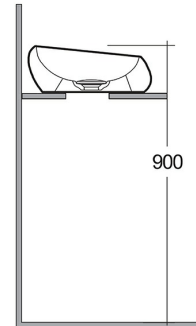

RAK-CLOUD - CLOCT6000AWHA

Wash basin | Counter Top

RAK
CERAMICS

Technical specifications

Dimensions: 580 x 400 mm

Weight: 11 Kg

Color: Alpine White

Shape of basin: Oval

Suites: [RAK-CLOUD](#)

Code	Name
CLOAC4400AWHA	RAK-CLOUD Ceramic Waste Cover (AWH)
CLOCT6000AWHA	RAK-CLOUD WASHBASIN ALPINE WHITE 58CM

Dimensions: All dimensions in mm. Tolerance of vitreous china & fireclay items: $\pm 5\%$ for below 200mm and $\pm 3\%$ for above 200mm; for all other items tolerance $\pm 1\%$. Note: Due to a continuing development program to improve design and performance, the manufacturer reserves all rights to vary specifications without prior information. Please note accessories are for photographic use only.