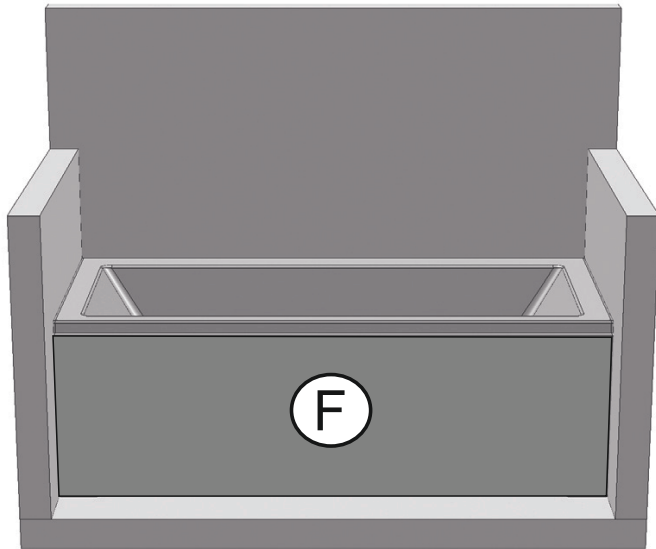

ⓕ - Front panel

Ⓛ - Side panel L

Ⓡ - Side panel R

a)