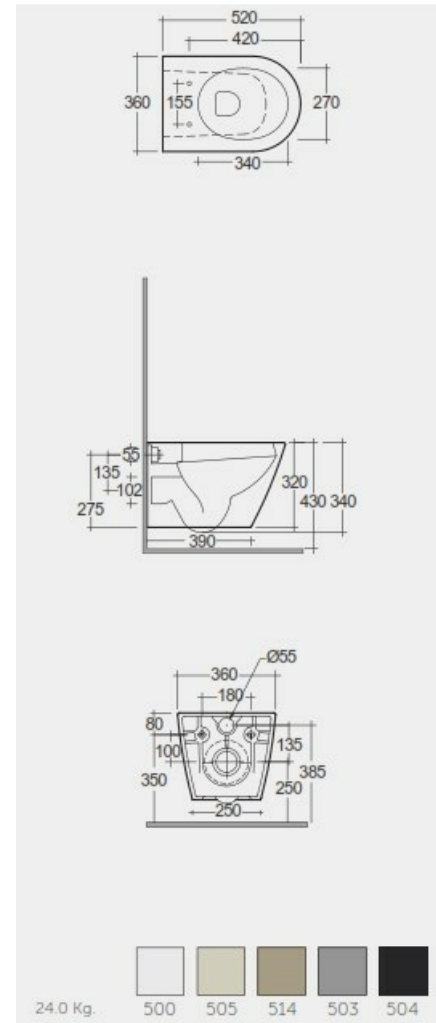

RAK-FEELING - RST23514A - MATT CAPPUCCINO

Wall Hung | Water Closet

RAK
CERAMICS

Technical specifications

Dimensions:	520 x 360 mm
Weight:	24 Kg
Color:	MATT CAPPUCCINO - 514
Trap type:	P Trap
Trapway type:	Concealed
Seat cover options:	Urea
Bowl shape:	Compact Oval
Soft close:	yes
Flush Type:	Dual Flush
Suites:	RAK-FEELING WC'S & BIDETS

Code	Name
RST23514A	RAK-FEELING RIMLESS WALL HUNG WATER CLOSET 52 CM MATT CAPPUCCINO
RSTSC3901514	RAK-FEELING SOFT CLOSE SEAT COVER MATT CAPPUCCINO

Dimensions: All dimensions in mm. Tolerance of vitreous china & fireclay items: $\pm 5\%$ for below 200mm and $\pm 3\%$ for above 200mm; for all other items tolerance $\pm 1\%$. Note: Due to a continuing development program to improve design and performance, the manufacturer reserves all rights to vary specifications without prior information. Please note accessories are for photographic use only.