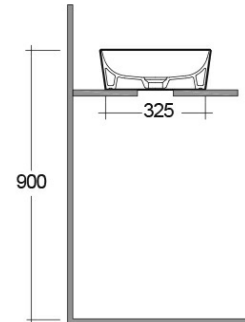

# RAK-FEELING WB SLIM - FEECT5000504A

Wash basin | Counter Top

**RAK**  
CERAMICS

## Technical specifications

Dimensions:	500 x 360 mm
Weight:	12.5 Kg
Color:	MATT BLACK - 504
Shape of basin:	Rectangle
Suites:	<a href="#">RAK-FEELING WASHBASINS</a>

Code	Name
FEECT5000504A	RAK-SLIM - RECTANGULAR WASH BASIN MATT BLACK 504 - 50 CM

Dimensions: All dimensions in mm tolerance  $\pm 5\%$  for below 200mm and  $\pm 3\%$  for above 200mm.

Note: Due to a continuing development programme to improve design and performance, the manufacturer reserves all rights to vary specifications without prior information.