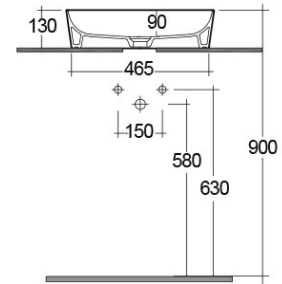

# RAK-FEELING WB SLIM - FEECT5000504A

Wash basin | Counter Top

**RAK**  
CERAMICS

## Technical specifications

Dimensions:	500 x 360 mm
Weight:	12.5 Kg
Color:	MATT BLACK - 504
Shape of basin:	Rectangle
Suites:	<a href="#">RAK-FEELING WASHBASINS</a>

Code	Name
FEECT5000504A	RAK-SLIM - RECTANGULAR WASH BASIN MATT BLACK 504 - 50 CM

Dimensions: All dimensions in mm tolerance  $\pm 5\%$  for below 200mm and  $\pm 3\%$  for above 200mm.

Note: Due to a continuing development programme to improve design and performance, the manufacturer reserves all rights to vary specifications without prior information.