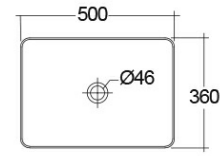

## Technical specifications

Dimensions:	500 x 360 mm
Weight:	12.5 Kg
Color:	MATT BLACK - 504
Shape of basin:	Rectangle
Suites:	<a href="#">RAK-FEELING WASHBASINS</a>

Code	Name
FEECT5000504A	RAK-SLIM - RECTANGULAR WASH BASIN MATT BLACK 504 - 50 CM

Dimensions: All dimensions in mm tolerance  $\pm 5\%$  for below 200mm and  $\pm 3\%$  for above 200mm.

Note: Due to a continuing development programme to improve design and performance, the manufacturer reserves all rights to vary specifications without prior information.