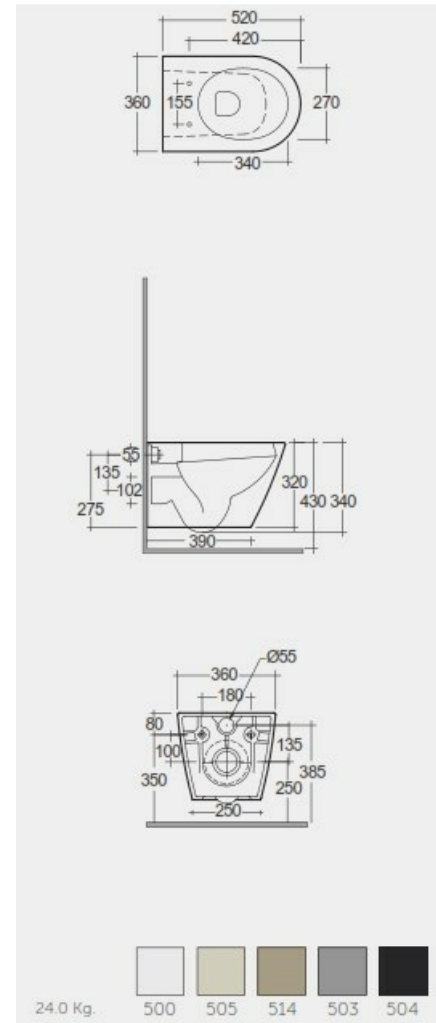

RAK-FEELING - RST23503A - MATT GREY

Wall Hung | Water Closet

RAK
CERAMICS

Technical specifications

Dimensions:	520 x 360 mm
Weight:	24 Kg
Color:	MATT GREY - 503
Trap type:	P Trap
Trapway type:	Concealed
Seat cover options:	Urea
Bowl shape:	Compact Oval
Suites:	RAK-FEELING WC'S & BIDETS

Code	Name
RST23503A	RAK-FEELING RIMLESS WALL HUNG WATER CLOSET 52 CM MATT GREY

Dimensions: All dimensions in mm tolerance $\pm 5\%$ for below 200mm and $\pm 3\%$ for above 200mm.

Note: Due to a continuing development programme to improve design and performance, the manufacturer reserves all rights to vary specifications without prior information.