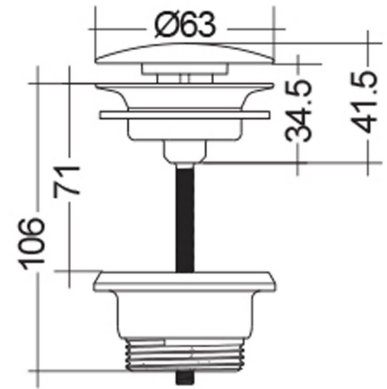

RAK-DUO - DUO002514A - MATT CAPPUCINO

Free Flow Wastes Matt Cappuccino

RAK
CERAMICS

Technical specifications

Dimensions:	0 x 42 mm
Color:	MATT CAPPUCINO - 514
Code:	
Suites:	RAK-DUO

Code	Name
DUO002514A	RAK-DUO Free Flow Wastes Matt Cappuccino

Dimensions: All dimensions in mm tolerance $\pm 5\%$ for below 200mm and $\pm 3\%$ for above 200mm.
Note: Due to a continuing development programme to improve design and performance, the manufacturer reserves all rights to vary specifications without prior information.
Please note accessories are for photographic use only.