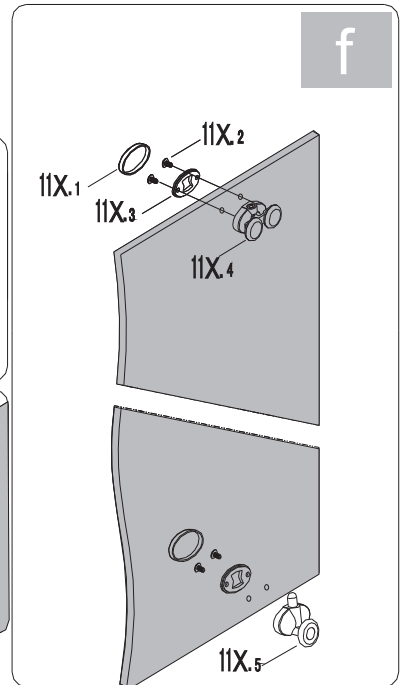

OMNIRE

Enjoy home, every day.

Instrukcja montażu drzwi *Shower door mounting instructions*

Bronx S2050

NO.	Designation	Pieces
3.1		X1
1		X1
2		X1
3.2		X1
4		X2
5	$\phi 8$	X7
6	ϕ ST4X35	X7
7.1		X1
7.2		X1
8	ϕ ST4X35	X9
9		X2
10.1		X1
10.2		X1
11	ϕ M4X12	X4
	ϕ	X8
	ϕ	X4
	ϕ	X2
	ϕ	X2
12	ϕ	X2
	ϕ	X2
	ϕ	X1
	ϕ	X1

NO.	Designation	Pieces
13	ϕ ST4X10	X7
14		X13
15.1		X1
15.2		X1
16		X4
17	ϕ ST4X10	X7
18		X1
		X1
	$\phi 8$ $\phi 3.2$	

1.

2.

3.

4.

5.

6.

7.

8.

9.

10.

11.

12.

13.

24h 

NO.	Designation	Pieces
p1		X1
p2	  ST4X10	X3+1
p3		X3+1
p4		X1 X1