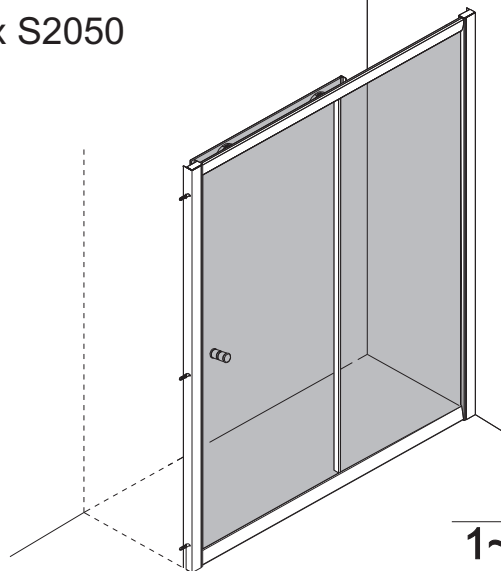

OMNIRE

Enjoy home, every day.

Instrukcja montażu drzwi *Shower door mounting instructions*

Bronx S2050

NO.	Designation	Pieces
3.1		X1
1		X1
2		X1
3.2		X1
4		X2
5	$\phi 8$	X7
6	ϕ ST4X35	X7
7.1		X1
7.2		X1
8	ϕ ST4X35	X9
9		X2
10.1		X1
10.2		X1
11	ϕ M4X12	X4
	ϕ	X8
	ϕ	X4
	ϕ	X2
	ϕ	X2
12	ϕ	X2
	ϕ	X2
	ϕ	X1
	ϕ	X1

NO.	Designation	Pieces
13	ϕ ST4X10	X7
14		X13
15.1		X1
15.2		X1
16		X4
17	ϕ ST4X10	X7
18		X1
		X1
	$\phi 8$ $\phi 3.2$	

1.

2.

3.

4.

5.

6.

7.