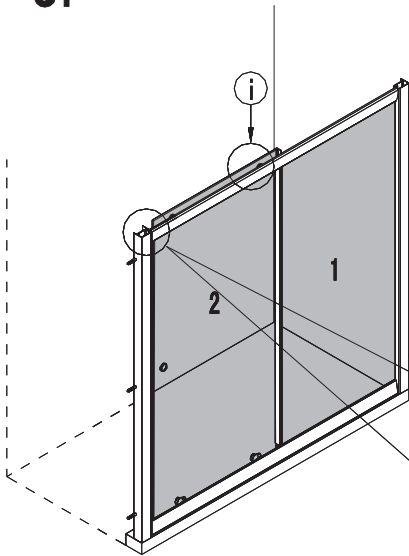

OMNIRE

Enjoy home, every day.

Instrukcja montażu drzwi *Shower door mounting instructions*

Bronx S2050

NO.	Designation	Pieces
3.1		X1
1		X1
2		X1
3.2		X1
4		X2
5	$\phi 8$	X7
6	ϕ ST4X35	X7
7.1		X1
7.2		X1
8	ϕ ST4X35	X9
9		X2
10.1		X1
10.2		X1
11	ϕ M4X12	X4
	ϕ	X8
	ϕ	X4
	ϕ	X2
	ϕ	X2
12	ϕ	X2
	ϕ	X2
	ϕ	X1
	ϕ	X1

NO.	Designation	Pieces
13	ϕ ST4X10	X7
14		X13
15.1		X1
15.2		X1
16		X4
17	ϕ ST4X10	X7
18		X1
		X1
	$\phi 8$ $\phi 3.2$	

1.

2.

3.

4.

5.

6.

7.

8.

9.

10.

11.

12.

13.

24h 

NO.	Designation	Pieces
p1		X1
p2	  ST4X10	X3+1
p3		X3+1
p4		X1 X1