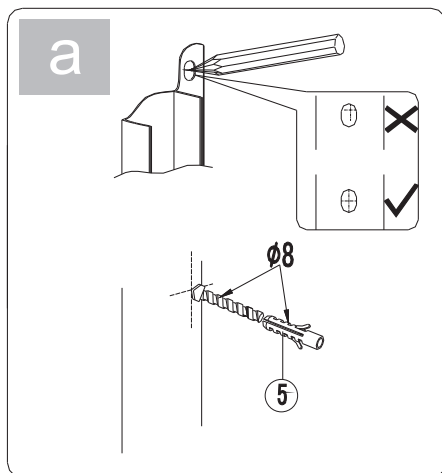

OMNIRE

Enjoy home, every day.

Instrukcja montażu drzwi *Shower door mounting instructions*

Bronx S2050

NO.	Designation	Pieces
3.1		X1
1		X1
2		X1
3.2		X1
4		X2
5	$\phi 8$	X7
6	ϕ ST4X35	X7
7.1		X1
7.2		X1
8	ϕ ST4X35	X9
9		X2
10.1		X1
10.2		X1
11	ϕ M4X12	X4
	ϕ	X8
	ϕ	X4
	ϕ	X2
	ϕ	X2
12	ϕ	X2
	ϕ	X2
	ϕ	X1
	ϕ	X1

NO.	Designation	Pieces
13	ϕ ST4X10	X7
14		X13
15.1		X1
15.2		X1
16		X4
17	ϕ ST4X10	X7
18		X1
		X1
	$\phi 8$ $\phi 3.2$	

1.

2.

3.

4.

5.

6.

7.

8.

9.

10.

11.

12.

13.

24h 

NO.	Designation	Pieces
p1		X1
p2	  ST4X10	X3+1
p3		X3+1
p4		X1 X1