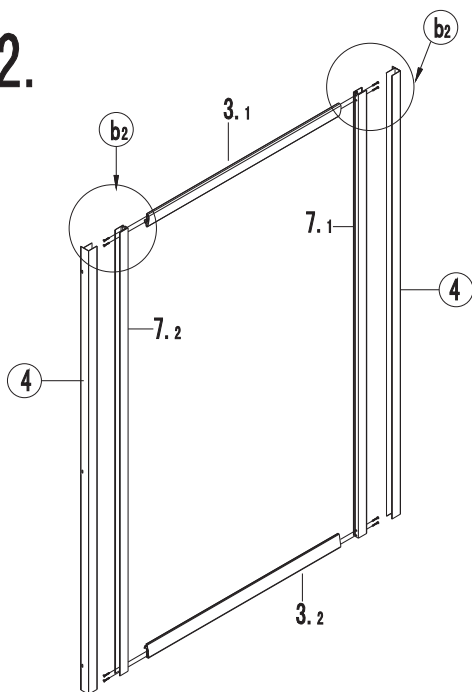

OMNIRE

Enjoy home, every day.

Instrukcja montażu drzwi *Shower door mounting instructions*

Bronx S2050

NO.	Designation	Pieces
3.1		X1
1		X1
2		X1
3.2		X1
4		X2
5	$\phi 8$	X7
6	ϕ ST4X35	X7
7.1		X1
7.2		X1
8	ϕ ST4X35	X9
9		X2
10.1		X1
10.2		X1
11	ϕ M4X12	X4
	ϕ	X8
	ϕ	X4
	ϕ	X2
	ϕ	X2
12	ϕ	X2
	ϕ	X2
	ϕ	X1
	ϕ	X1

NO.	Designation	Pieces
13	ϕ ST4X10	X7
14		X13
15.1		X1
15.2		X1
16		X4
17	ϕ ST4X10	X7
18		X1
		X1
	$\phi 8$ $\phi 3.2$	

1.

2.

3.

4.

5.

6.

7.

8.

9.

10.

11.

12.

13.

24h 

NO.	Designation	Pieces
p1		X1
p2	  ST4X10	X3+1
p3		X3+1
p4		X1 X1