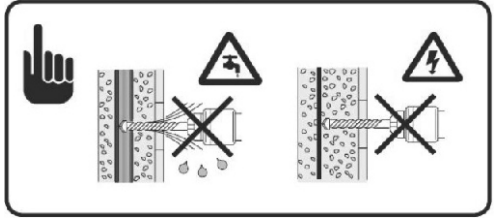

OMNIRE

Enjoy home, every day.

Instrukcja montażu drzwi *Shower door mounting instructions*

Bronx S2050

NO.	Designation	Pieces
3.1		X1
1		X1
2		X1
3.2		X1
4		X2
5	$\phi 8$	X7
6	ϕ ST4X35	X7
7.1		X1
7.2		X1
8	ϕ ST4X35	X9
9		X2
10.1		X1
10.2		X1
11	ϕ M4X12	X4
	ϕ	X8
	ϕ	X4
	ϕ	X2
	ϕ	X2
12	ϕ	X2
	ϕ	X2
	ϕ	X1
	ϕ	X1