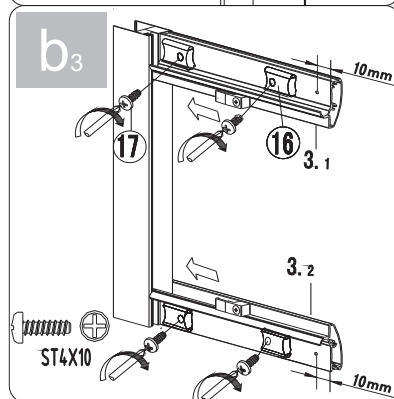

OMNIRE

Enjoy home, every day.

Instrukcja montażu drzwi *Shower door mounting instructions*

Bronx S2050

NO.	Designation	Pieces
3.1		X1
1		X1
2		X1
3.2		X1
4		X2
5	$\phi 8$	X7
6	ϕ ST4X35	X7
7.1		X1
7.2		X1
8	ϕ ST4X35	X9
9		X2
10.1		X1
10.2		X1
11	ϕ M4X12	X4
	ϕ	X8
	ϕ	X4
	ϕ	X2
	ϕ	X2
12	ϕ	X2
	ϕ	X2
	ϕ	X1
	ϕ	X1

NO.	Designation	Pieces
13	ϕ ST4X10	X7
14		X13
15.1		X1
15.2		X1
16		X4
17	ϕ ST4X10	X7
18		X1
		X1
	$\phi 8$ $\phi 3.2$	

1.

2.

3.

4.

5.

6.

7.

8.

9.

10.

11.

12.

13.

24h 

NO.	Designation	Pieces
p1		X1
p2	  ST4X10	X3+1
p3		X3+1
p4		X1 X1