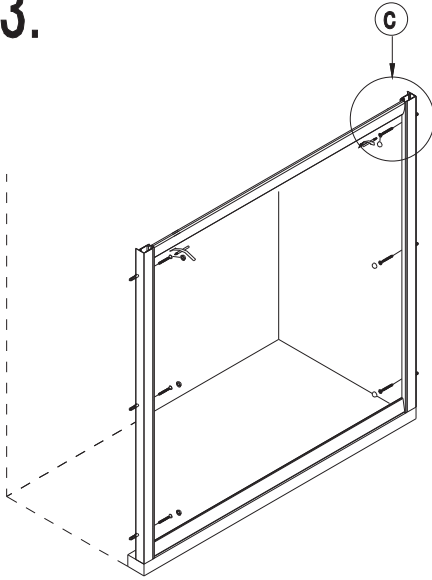

OMNIRE

Enjoy home, every day.

Instrukcja montażu drzwi *Shower door mounting instructions*

Bronx S2050

NO.	Designation	Pieces
3.1		X1
1		X1
2		X1
3.2		X1
4		X2
5	$\phi 8$	X7
6	ϕ ST4X35	X7
7.1		X1
7.2		X1
8	ϕ ST4X35	X9
9		X2
10.1		X1
10.2		X1
11	ϕ M4X12	X4
	ϕ	X8
	ϕ	X4
	ϕ	X2
	ϕ	X2
12	ϕ	X2
	ϕ	X2
	ϕ	X1
	ϕ	X1

NO.	Designation	Pieces
13	ϕ ST4X10	X7
14		X13
15.1		X1
15.2		X1
16		X4
17	ϕ ST4X10	X7
18		X1
		X1
	$\phi 8$ $\phi 3.2$	

1.

2.

3.

4.

5.

6.

7.

8.

9.

10.

11.

12.

13.

24h 

NO.	Designation	Pieces
p1		X1
p2	  ST4X10	X3+1
p3		X3+1
p4		X1 X1