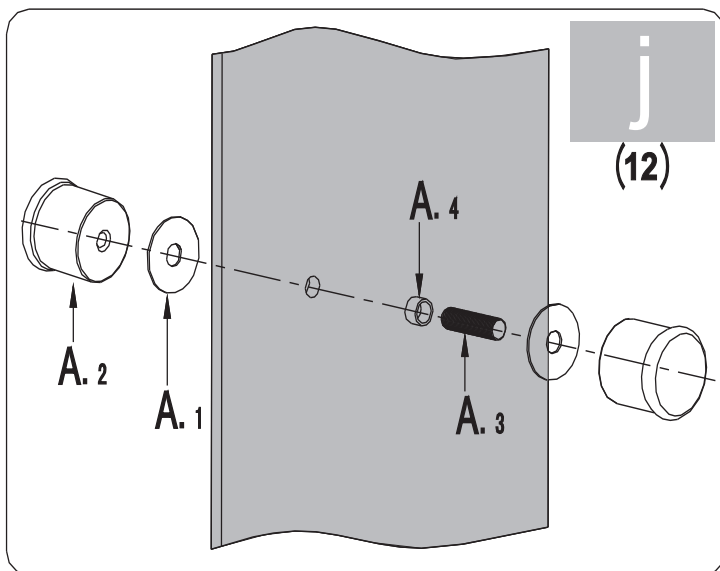

OMNIRE

Enjoy home, every day.

Instrukcja montażu drzwi *Shower door mounting instructions*

Bronx S2050

NO.	Designation	Pieces
3.1		X1
1		X1
2		X1
3.2		X1
4		X2
5	$\phi 8$	X7
6	ϕ ST4X35	X7
7.1		X1
7.2		X1
8	ϕ ST4X35	X9
9		X2
10.1		X1
10.2		X1
11	ϕ M4X12	X4
	ϕ	X8
	ϕ	X4
	ϕ	X2
	ϕ	X2
12	ϕ	X2
	ϕ	X2
	ϕ	X1
	ϕ	X1

NO.	Designation	Pieces
13	ϕ ST4X10	X7
14		X13
15.1		X1
15.2		X1
16		X4
17	ϕ ST4X10	X7
18		X1
		X1
	$\phi 8$ $\phi 3.2$	

1.

2.

3.

4.

5.

6.

7.

8.

9.

10.

11.

12.

13.

24h 

NO.	Designation	Pieces
p1		X1
p2	  ST4X10	X3+1
p3		X3+1
p4		X1 X1