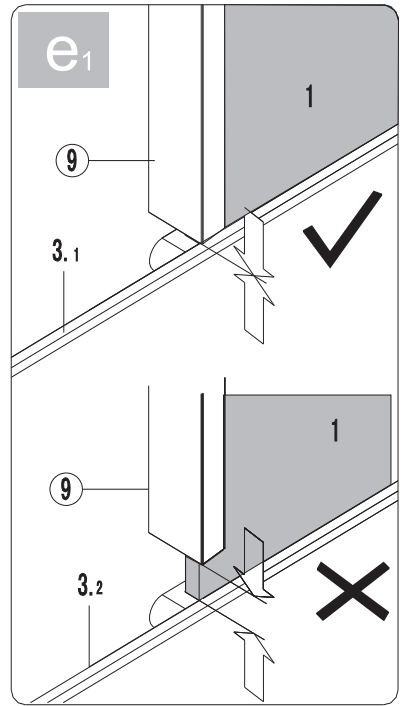

OMNIRE

Enjoy home, every day.

Instrukcja montażu drzwi *Shower door mounting instructions*

Bronx S2050

NO.	Designation	Pieces
3.1		X1
1		X1
2		X1
3.2		X1
4		X2
5	$\phi 8$	X7
6	ϕ ST4X35	X7
7.1		X1
7.2		X1
8	ϕ ST4X35	X9
9		X2
10.1		X1
10.2		X1
11	ϕ M4X12	X4
	ϕ	X8
	ϕ	X4
	ϕ	X2
	ϕ	X2
12	ϕ	X2
	ϕ	X2
	ϕ	X1
	ϕ	X1

NO.	Designation	Pieces
13	ϕ ST4X10	X7
14		X13
15.1		X1
15.2		X1
16		X4
17	ϕ ST4X10	X7
18		X1
		X1
	$\phi 8$ $\phi 3.2$	

1.

2.

3.

4.

5.

6.

7.

8.

9.

10.

11.

12.

13.

24h 

NO.	Designation	Pieces
p1		X1
p2	  ST4X10	X3+1
p3		X3+1
p4		X1 X1