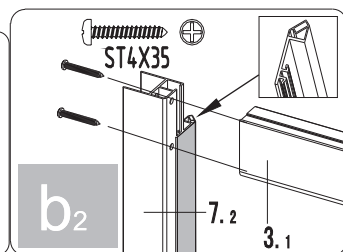

OMNIRE

Enjoy home, every day.

Instrukcja montażu drzwi *Shower door mounting instructions*

Bronx S2050

NO.	Designation	Pieces
3.1		X1
1		X1
2		X1
3.2		X1
4		X2
5	$\phi 8$	X7
6	ϕ ST4X35	X7
7.1		X1
7.2		X1
8	ϕ ST4X35	X9
9		X2
10.1		X1
10.2		X1
11	ϕ M4X12	X4
	ϕ	X8
	ϕ	X4
	ϕ	X2
	ϕ	X2
12	ϕ	X2
	ϕ	X2
	ϕ	X1
	ϕ	X1

NO.	Designation	Pieces
13	ϕ ST4X10	X7
14		X13
15.1		X1
15.2		X1
16		X4
17	ϕ ST4X10	X7
18		X1
		X1
	$\phi 8$ $\phi 3.2$	

1.

2.

3.

4.

5.

6.

7.

8.

9.

10.

11.

12.

13.

24h 

NO.	Designation	Pieces
p1		X1
p2	  ST4X10	X3+1
p3		X3+1
p4		X1 X1