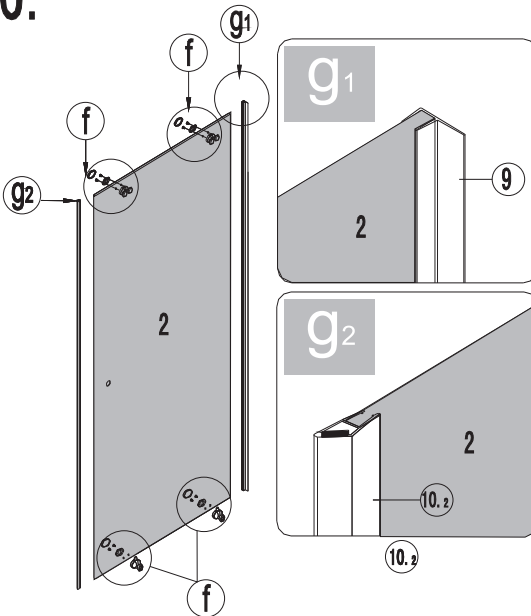

OMNIRE

Enjoy home, every day.

Instrukcja montażu drzwi *Shower door mounting instructions*

Bronx S2050

NO.	Designation	Pieces
3.1		X1
1		X1
2		X1
3.2		X1
4		X2
5	$\phi 8$	X7
6	ϕ ST4X35	X7
7.1		X1
7.2		X1
8	ϕ ST4X35	X9
9		X2
10.1		X1
10.2		X1
11	ϕ M4X12	X4
	ϕ	X8
	ϕ	X4
	ϕ	X2
	ϕ	X2
12	ϕ	X2
	ϕ	X2
	ϕ	X1
	ϕ	X1

NO.	Designation	Pieces
13	ϕ ST4X10	X7
14		X13
15.1		X1
15.2		X1
16		X4
17	ϕ ST4X10	X7
18		X1
		X1
	$\phi 8$ $\phi 3.2$	

1.

2.

3.

4.

5.

6.

7.

8.

9.

10.

11.

12.

13.

24h 

NO.	Designation	Pieces
p1		X1
p2	  ST4X10	X3+1
p3		X3+1
p4		X1 X1