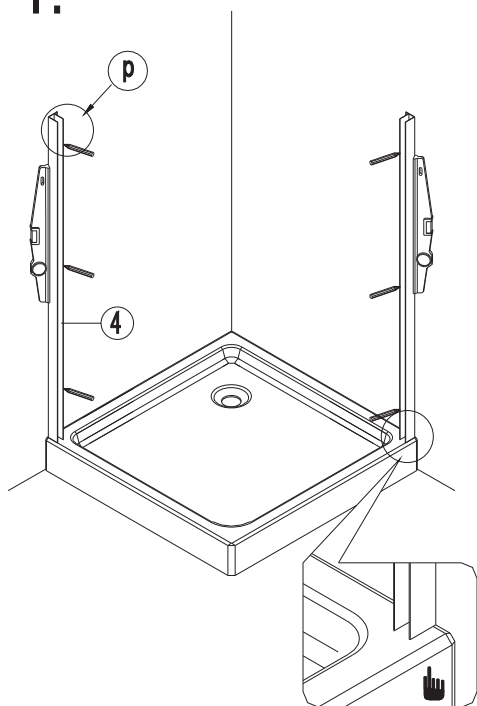

NO.	Designation	Pieces
p1		X1
p2	 ST4X10	X3+1
p3		X3+1
p4		X1 X1

1.