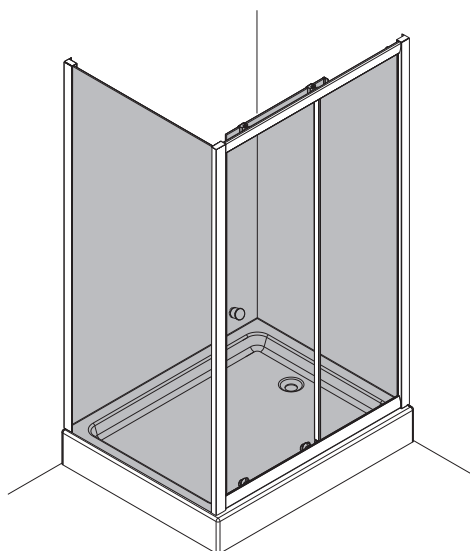

OMNIRE

Enjoy home, every day.

Instrukcja montażu drzwi *Shower door mounting instructions*

Bronx S2050

NO.	Designation	Pieces
3.1		X1
1		X1
2		X1
3.2		X1
4		X2
5	$\phi 8$	X7
6	ϕ ST4X35	X7
7.1		X1
7.2		X1
8	ϕ ST4X35	X9
9		X2
10.1		X1
10.2		X1
11	ϕ M4X12	X4
	ϕ	X8
	ϕ	X4
	ϕ	X2
	ϕ	X2
12	ϕ	X2
	ϕ	X2
	ϕ	X1
	ϕ	X1