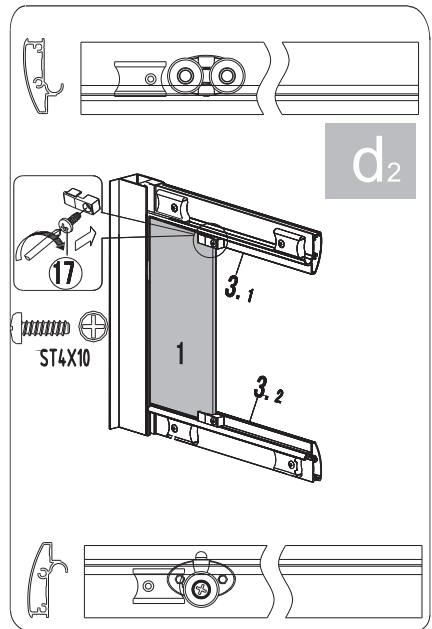

OMNIRE

Enjoy home, every day.

Instrukcja montażu drzwi *Shower door mounting instructions*

Bronx S2050

NO.	Designation	Pieces
3.1		X1
1		X1
2		X1
3.2		X1
4		X2
5	$\phi 8$	X7
6	ϕ ST4X35	X7
7.1		X1
7.2		X1
8	ϕ ST4X35	X9
9		X2
10.1		X1
10.2		X1
11	ϕ M4X12	X4
	ϕ	X8
	ϕ	X4
	ϕ	X2
	ϕ	X2
12	ϕ	X2
	ϕ	X2
	ϕ	X1
	ϕ	X1

NO.	Designation	Pieces
13	ϕ ST4X10	X7
14		X13
15.1		X1
15.2		X1
16		X4
17	ϕ ST4X10	X7
18		X1
		X1
	$\phi 8$ $\phi 3.2$	

1.

2.

3.

4.

5.

6.

7.

8.

9.

10.

11.

12.

13.

24h 

NO.	Designation	Pieces
p1		X1
p2	  ST4X10	X3+1
p3		X3+1
p4		X1 X1