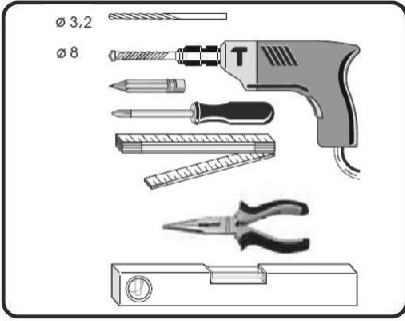

OMNIRE

Enjoy home, every day.

Instrukcja montażu drzwi *Shower door mounting instructions*

Bronx S2050

NO.	Designation	Pieces
3.1		X1
1		X1
2		X1
3.2		X1
4		X2
5	$\phi 8$	X7
6	ϕ ST4X35	X7
7.1		X1
7.2		X1
8	ϕ ST4X35	X9
9		X2
10.1		X1
10.2		X1
11	ϕ M4X12	X4
	ϕ	X8
	ϕ	X4
	ϕ	X2
	ϕ	X2
12	ϕ	X2
	ϕ	X2
	ϕ	X1
	ϕ	X1