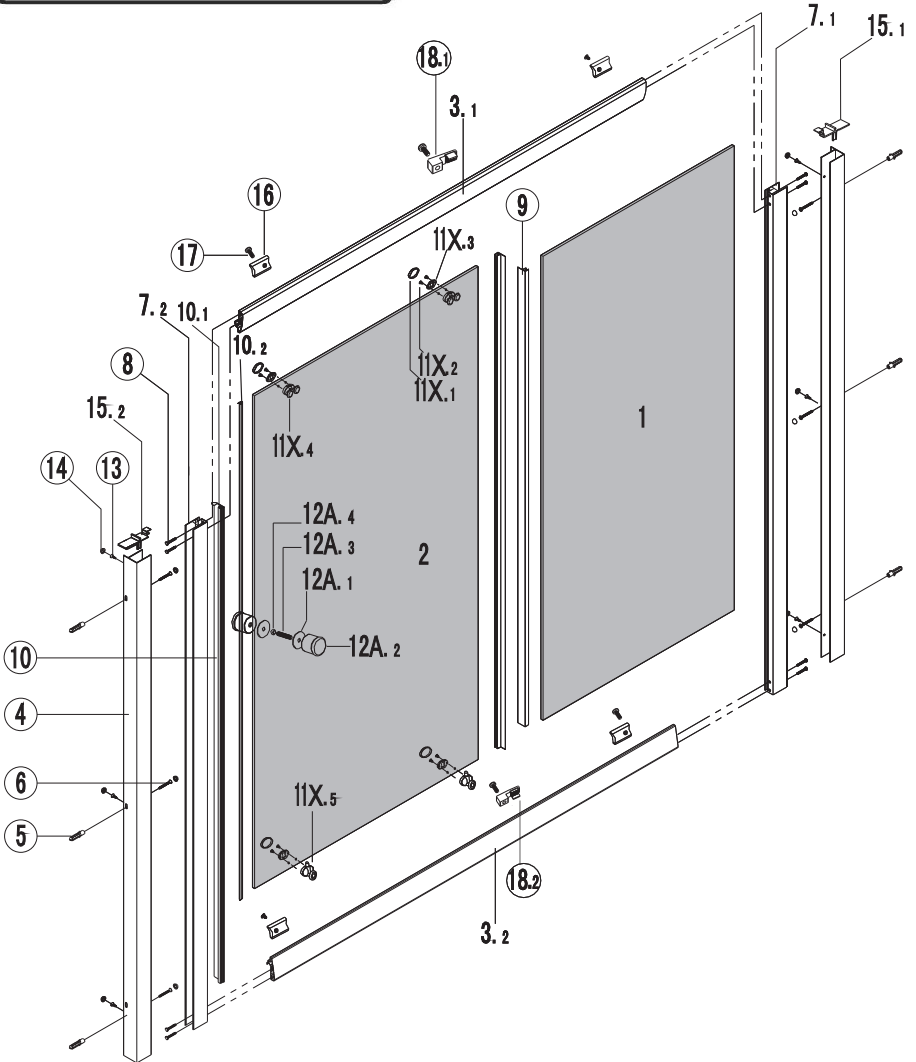

OMNIRE

Enjoy home, every day.

Instrukcja montażu drzwi *Shower door mounting instructions*

Bronx S2050

NO.	Designation	Pieces
3.1		X1
1		X1
2		X1
3.2		X1
4		X2
5	$\phi 8$	X7
6	ϕ ST4X35	X7
7.1		X1
7.2		X1
8	ϕ ST4X35	X9
9		X2
10.1		X1
10.2		X1
11	ϕ M4X12	X4
	ϕ	X8
	ϕ	X4
	ϕ	X2
	ϕ	X2
12	ϕ	X2
	ϕ	X2
	ϕ	X1
	ϕ	X1

NO.	Designation	Pieces
13	ϕ ST4X10	X7
14		X13
15.1		X1
15.2		X1
16		X4
17	ϕ ST4X10	X7
18		X1
		X1
	$\phi 8$ $\phi 3.2$	

1.

2.

3.

4.

5.

6.

7.

8.

9.

10.

11.

12.

13.

24h 

NO.	Designation	Pieces
p1		X1
p2	  ST4X10	X3+1
p3		X3+1
p4		X1 X1