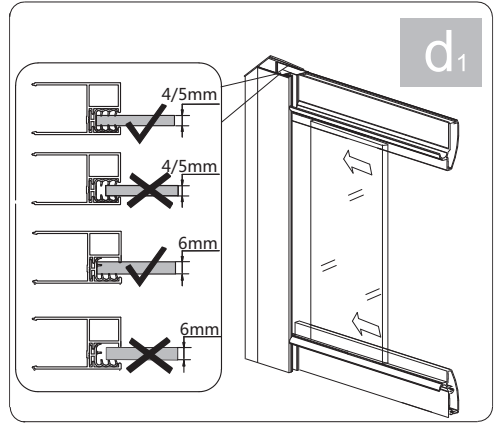

OMNIRE

Enjoy home, every day.

Instrukcja montażu drzwi *Shower door mounting instructions*

Bronx S2050

NO.	Designation	Pieces
3.1		X1
1		X1
2		X1
3.2		X1
4		X2
5	$\phi 8$	X7
6	ϕ ST4X35	X7
7.1		X1
7.2		X1
8	ϕ ST4X35	X9
9		X2
10.1		X1
10.2		X1
11	ϕ M4X12	X4
	ϕ	X8
	ϕ	X4
	ϕ	X2
	ϕ	X2
12	ϕ	X2
	ϕ	X2
	ϕ	X1
	ϕ	X1

NO.	Designation	Pieces
13	ϕ ST4X10	X7
14		X13
15.1		X1
15.2		X1
16		X4
17	ϕ ST4X10	X7
18		X1
		X1
	$\phi 8$ $\phi 3.2$	

1.

2.

3.

4.

5.

6.

7.

8.

9.

10.

11.

12.

13.

24h 

NO.	Designation	Pieces
p1		X1
p2	  ST4X10	X3+1
p3		X3+1
p4		X1 X1