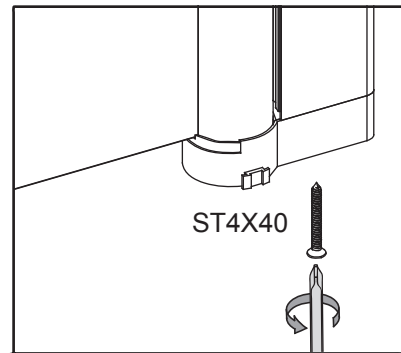

## KTS WALK-IN

A	x4		G1	x1	
		ST4X30			
H1	x2		H2	x1	
		ST4X30			
B	x6		C2	x1	
E	x1		G2	x3	
					ST3.5X9.5
F	x1		C1	x3	
C3	x1		W	x1	
C3	x1		D1	x1	
					Ø2.8 mm
			D1	x1	

1	x1		6	x4	
1	x1		7	x2	
2	x1		8	x3	
2	x1		9	x3	
3	x1		11	x1	
3	x1		11	x1	
3	x1		12	x3	
4	x1			x1	
5	x4				

P5-P17

+

P18-P32

X2

P33-P43

**L:**

800     750mm-770mm

900     850mm-870mm

1000    950mm-970mm

**W:**

800	785mm-800mm
900	885mm-900mm
1000	985mm-1000mm

P11-P12

P13-P14

L:		W:	
800	780mm-800mm	800	785mm-800mm
900	880mm-900mm	900	885mm-900mm
1000	980mm-1000mm	1000	985mm-1000mm

L:		W:	
800	780mm-800mm	800	785mm-800mm
900	880mm-900mm	900	885mm-900mm
1000	980mm-1000mm	1000	985mm-1000mm

L:

800      750mm-770mm

900      850mm-870mm

1000    950mm-970mm