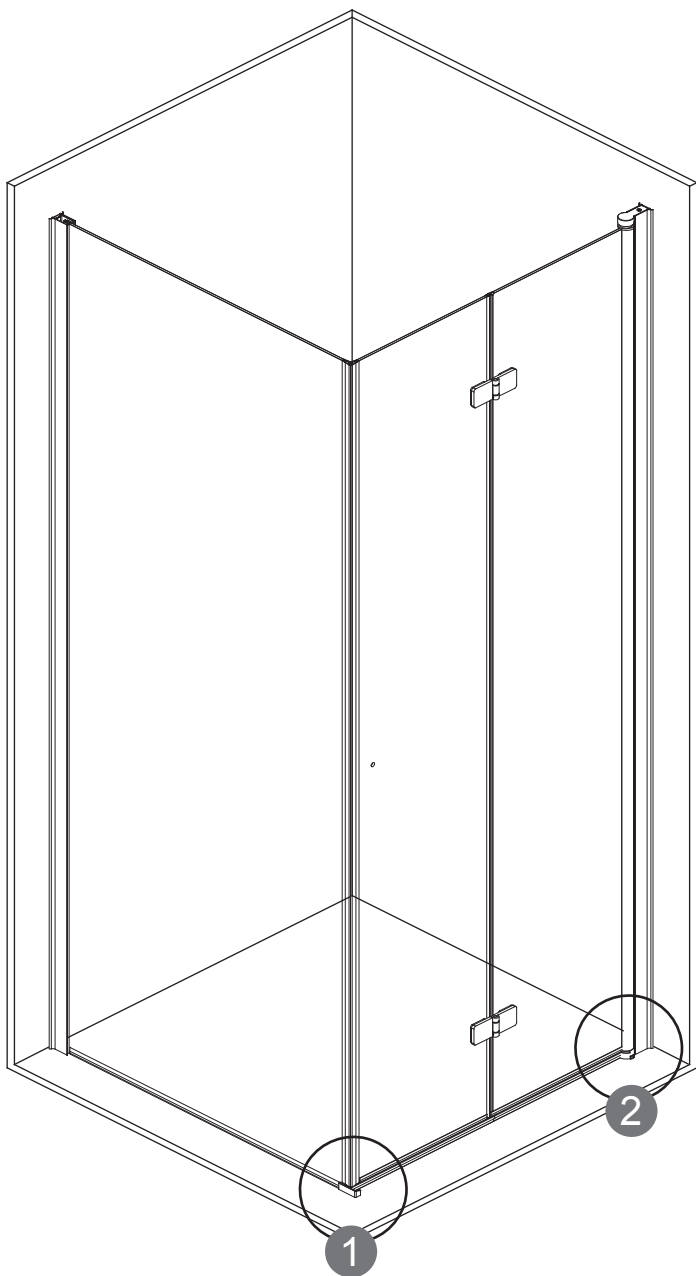

## KTS WALK-IN

A	x4		G1	x1	
		ST4X30			
H1	x2		H2	x1	
		ST4X30			
B	x6		C2	x1	
E	x1		G2	x3	
					ST3.5X9.5
F	x1		C1	x3	
C3	x1		W	x1	
C3	x1		D1	x1	
					Ø2.8 mm
			D1	x1	

1	x1		6	x4	
1	x1		7	x2	
2	x1		8	x3	
2	x1		9	x3	
3	x1		11	x1	
3	x1		11	x1	
3	x1		12	x3	
4	x1			x1	
5	x4				

P5-P17

+

P18-P32

X2

P33-P43

**L:**

800     750mm-770mm

900     850mm-870mm

1000    950mm-970mm

**W:**

800	785mm-800mm
900	885mm-900mm
1000	985mm-1000mm

P11-P12

P13-P14

L:		W:	
800	780mm-800mm	800	785mm-800mm
900	880mm-900mm	900	885mm-900mm
1000	980mm-1000mm	1000	985mm-1000mm

L:		W:	
800	780mm-800mm	800	785mm-800mm
900	880mm-900mm	900	885mm-900mm
1000	980mm-1000mm	1000	985mm-1000mm

L:

800      750mm-770mm

900      850mm-870mm

1000    950mm-970mm