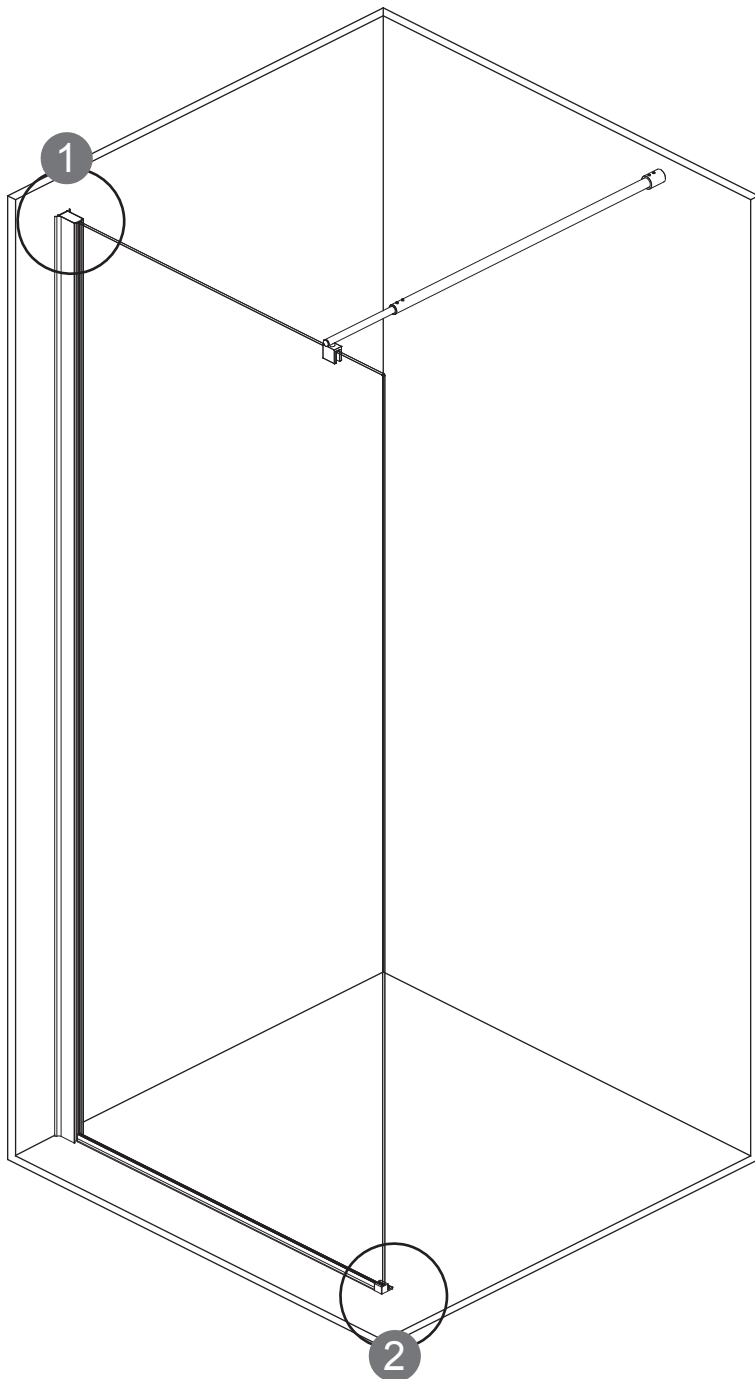

## KTS WALK-IN

A	x4		G1	x1	
		ST4X30			
H1	x2		H2	x1	
		ST4X30			
B	x6		C2	x1	
E	x1		G2	x3	
					ST3.5X9.5
F	x1		C1	x3	
C3	x1		W	x1	
C3	x1		D1	x1	
					Ø2.8 mm
			D1	x1	

1	x1		6	x4	
1	x1		7	x2	
2	x1		8	x3	
2	x1		9	x3	
3	x1		11	x1	
3	x1		11	x1	
3	x1		12	x3	
4	x1			x1	
5	x4				

P5-P17

+

P18-P32

X2

P33-P43

**L:**

800     750mm-770mm

900     850mm-870mm

1000    950mm-970mm

**W:**

800	785mm-800mm
900	885mm-900mm
1000	985mm-1000mm

P11-P12

P13-P14

L:		W:	
800	780mm-800mm	800	785mm-800mm
900	880mm-900mm	900	885mm-900mm
1000	980mm-1000mm	1000	985mm-1000mm

L:		W:	
800	780mm-800mm	800	785mm-800mm
900	880mm-900mm	900	885mm-900mm
1000	980mm-1000mm	1000	985mm-1000mm

L:

800      750mm-770mm

900      850mm-870mm

1000    950mm-970mm