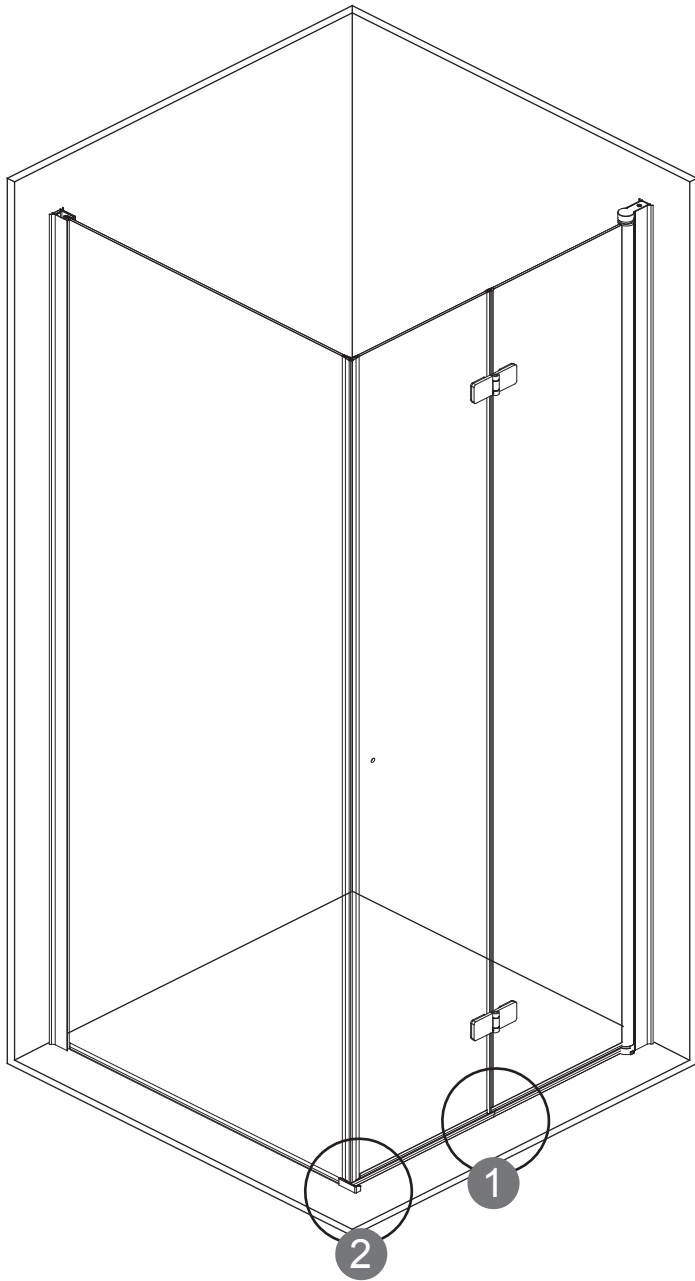

## KTS WALK-IN

A	x4		G1	x1	
		ST4X30			
H1	x2		H2	x1	
		ST4X30			
B	x6		C2	x1	
E	x1		G2	x3	
					ST3.5X9.5
F	x1		C1	x3	
C3	x1		W	x1	
C3	x1		D1	x1	
					Ø2.8 mm
			D1	x1	

1	x1		6	x4	
1	x1		7	x2	
2	x1		8	x3	
2	x1		9	x3	
3	x1		11	x1	
3	x1		11	x1	
3	x1		12	x3	
4	x1			x1	
5	x4				

P5-P17

+

P18-P32

X2

P33-P43

**L:**

800     750mm-770mm

900     850mm-870mm

1000    950mm-970mm

**W:**

800	785mm-800mm
900	885mm-900mm
1000	985mm-1000mm

P11-P12

P13-P14

L:		W:	
800	780mm-800mm	800	785mm-800mm
900	880mm-900mm	900	885mm-900mm
1000	980mm-1000mm	1000	985mm-1000mm

L:		W:	
800	780mm-800mm	800	785mm-800mm
900	880mm-900mm	900	885mm-900mm
1000	980mm-1000mm	1000	985mm-1000mm

L:

800      750mm-770mm

900      850mm-870mm

1000    950mm-970mm