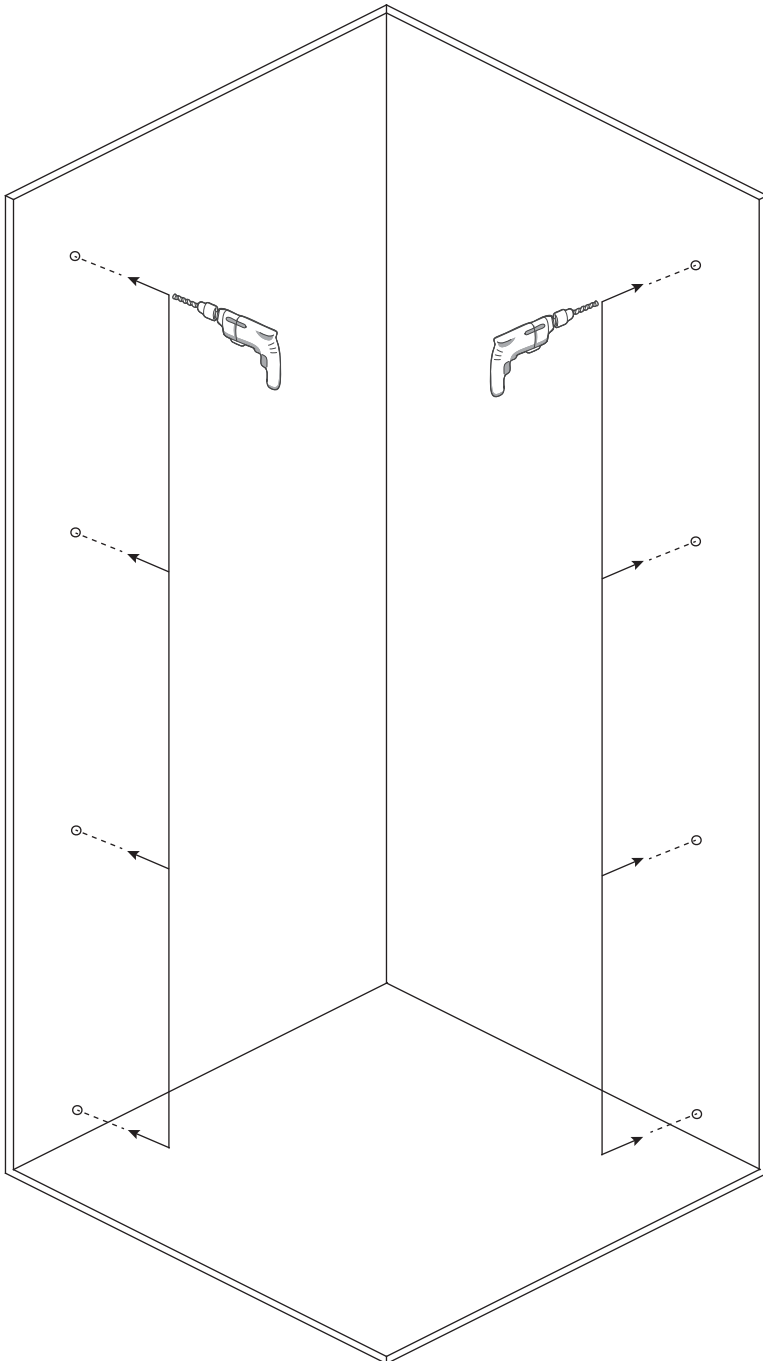

## KTS WALK-IN

A	x4		G1	x1	
		ST4X30			
H1	x2		H2	x1	
		ST4X30			
B	x6		C2	x1	
E	x1		G2	x3	
					ST3.5X9.5
F	x1		C1	x3	
C3	x1		W	x1	
C3	x1		D1	x1	
					Ø2.8 mm
			D1	x1	

1	x1		6	x4	
1	x1		7	x2	
2	x1		8	x3	
2	x1		9	x3	
3	x1		11	x1	
3	x1		11	x1	
3	x1		12	x3	
4	x1			x1	
5	x4				

P5-P17

+

P18-P32

X2

P33-P43

**L:**

800     750mm-770mm

900     850mm-870mm

1000    950mm-970mm

**W:**

800	785mm-800mm
900	885mm-900mm
1000	985mm-1000mm

P11-P12

P13-P14

L:		W:	
800	780mm-800mm	800	785mm-800mm
900	880mm-900mm	900	885mm-900mm
1000	980mm-1000mm	1000	985mm-1000mm

L:		W:	
800	780mm-800mm	800	785mm-800mm
900	880mm-900mm	900	885mm-900mm
1000	980mm-1000mm	1000	985mm-1000mm

L:

800      750mm-770mm

900      850mm-870mm

1000    950mm-970mm