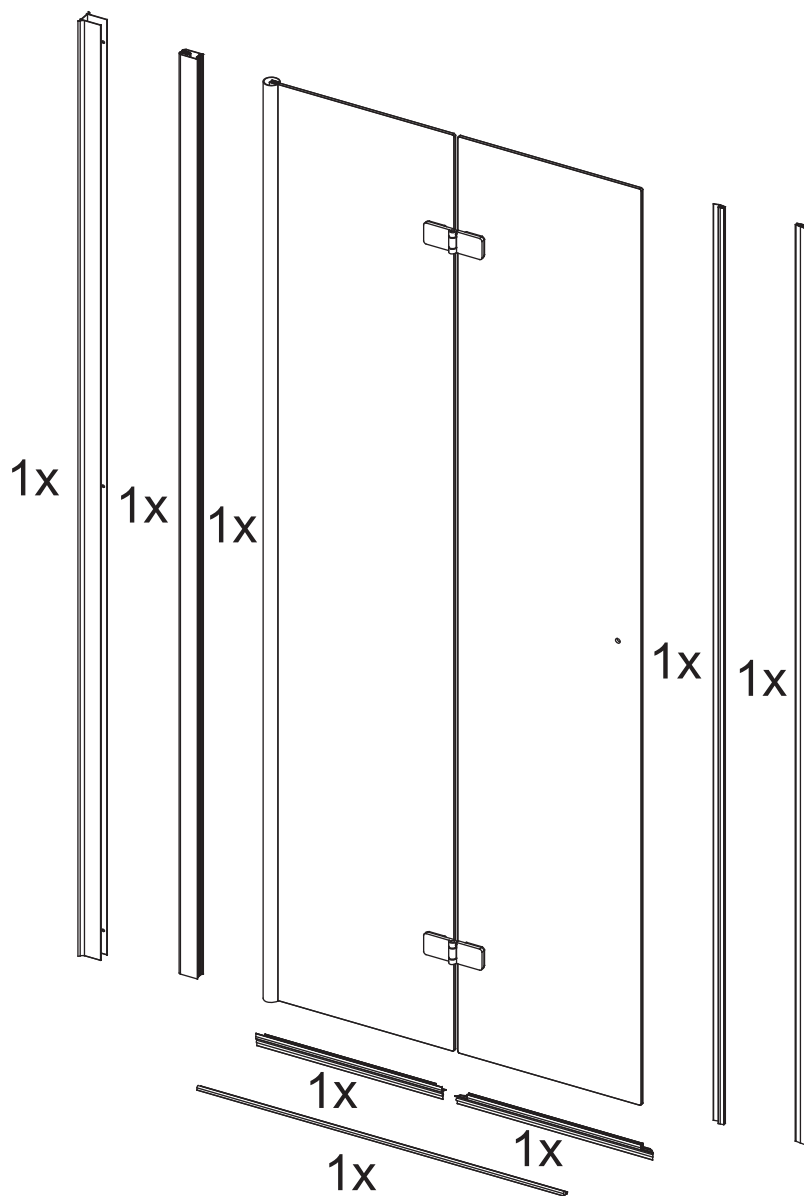

## KTS WALK-IN

A	x4		G1	x1	
		ST4X30			
H1	x2		H2	x1	
		ST4X30			
B	x6		C2	x1	
E	x1		G2	x3	
					ST3.5X9.5
F	x1		C1	x3	
C3	x1		W	x1	
C3	x1		D1	x1	
					Ø2.8 mm
			D1	x1	

1	x1		6	x4	
1	x1		7	x2	
2	x1		8	x3	
2	x1		9	x3	
3	x1		11	x1	
3	x1		11	x1	
3	x1		12	x3	
4	x1			x1	
5	x4				

P5-P17

+

P18-P32

X2

P33-P43

**L:**

800     750mm-770mm

900     850mm-870mm

1000    950mm-970mm

**W:**

800	785mm-800mm
900	885mm-900mm
1000	985mm-1000mm

P11-P12

P13-P14

L:		W:	
800	780mm-800mm	800	785mm-800mm
900	880mm-900mm	900	885mm-900mm
1000	980mm-1000mm	1000	985mm-1000mm

L:		W:	
800	780mm-800mm	800	785mm-800mm
900	880mm-900mm	900	885mm-900mm
1000	980mm-1000mm	1000	985mm-1000mm

L:

800      750mm-770mm

900      850mm-870mm

1000    950mm-970mm