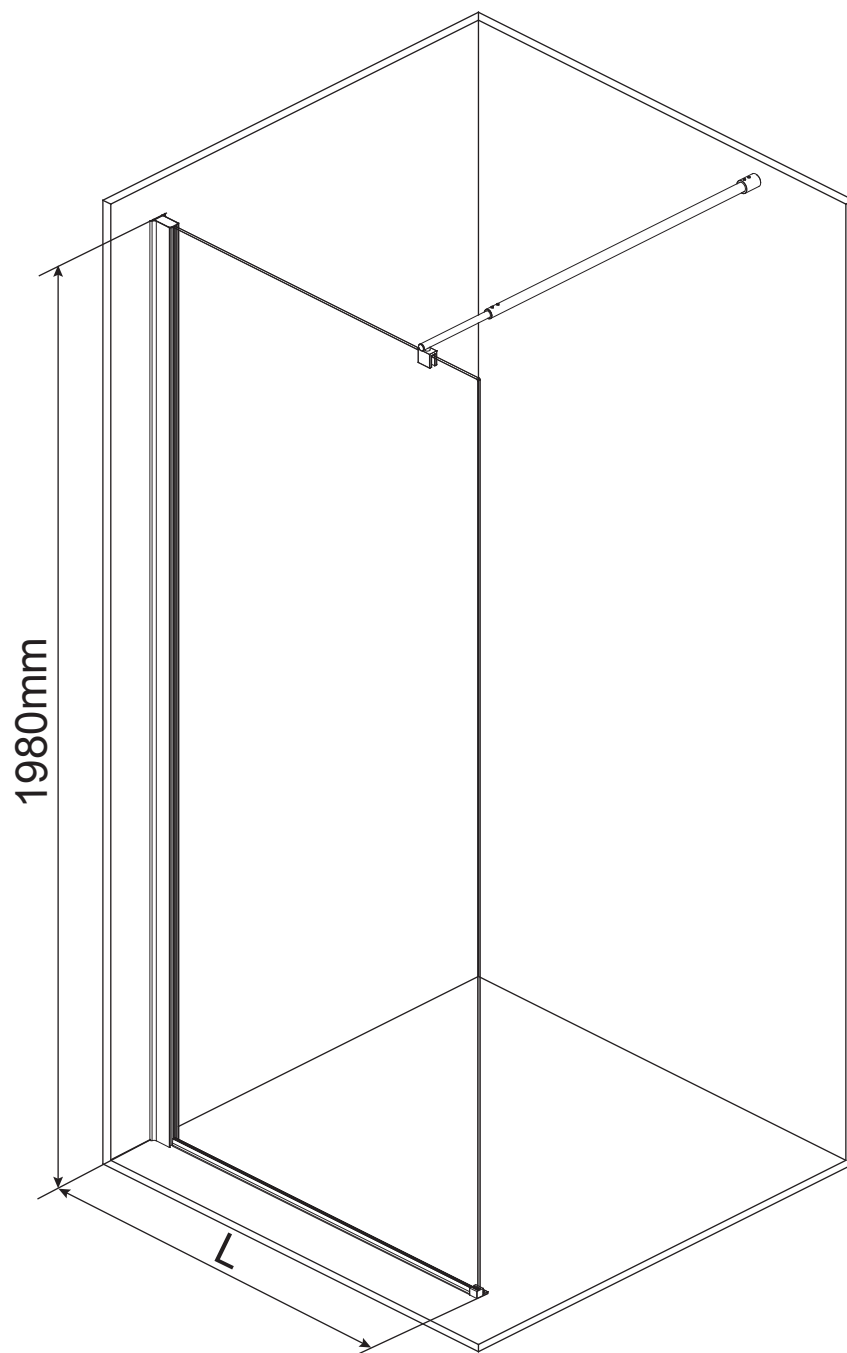

## KTS WALK-IN

A	x4		G1	x1	
		ST4X30			
H1	x2		H2	x1	
		ST4X30			
B	x6		C2	x1	
E	x1		G2	x3	
					ST3.5X9.5
F	x1		C1	x3	
C3	x1		W	x1	
C3	x1		D1	x1	
					Ø2.8 mm
			D1	x1	

1	x1		6	x4	
1	x1		7	x2	
2	x1		8	x3	
2	x1		9	x3	
3	x1		11	x1	
3	x1		11	x1	
3	x1		12	x3	
4	x1			x1	
5	x4				

P5-P17

+

P18-P32

X2

P33-P43

**L:**

800     750mm-770mm

900     850mm-870mm

1000    950mm-970mm

**W:**

800	785mm-800mm
900	885mm-900mm
1000	985mm-1000mm

P11-P12

P13-P14

L:		W:	
800	780mm-800mm	800	785mm-800mm
900	880mm-900mm	900	885mm-900mm
1000	980mm-1000mm	1000	985mm-1000mm

L:		W:	
800	780mm-800mm	800	785mm-800mm
900	880mm-900mm	900	885mm-900mm
1000	980mm-1000mm	1000	985mm-1000mm

L:

800      750mm-770mm

900      850mm-870mm

1000    950mm-970mm