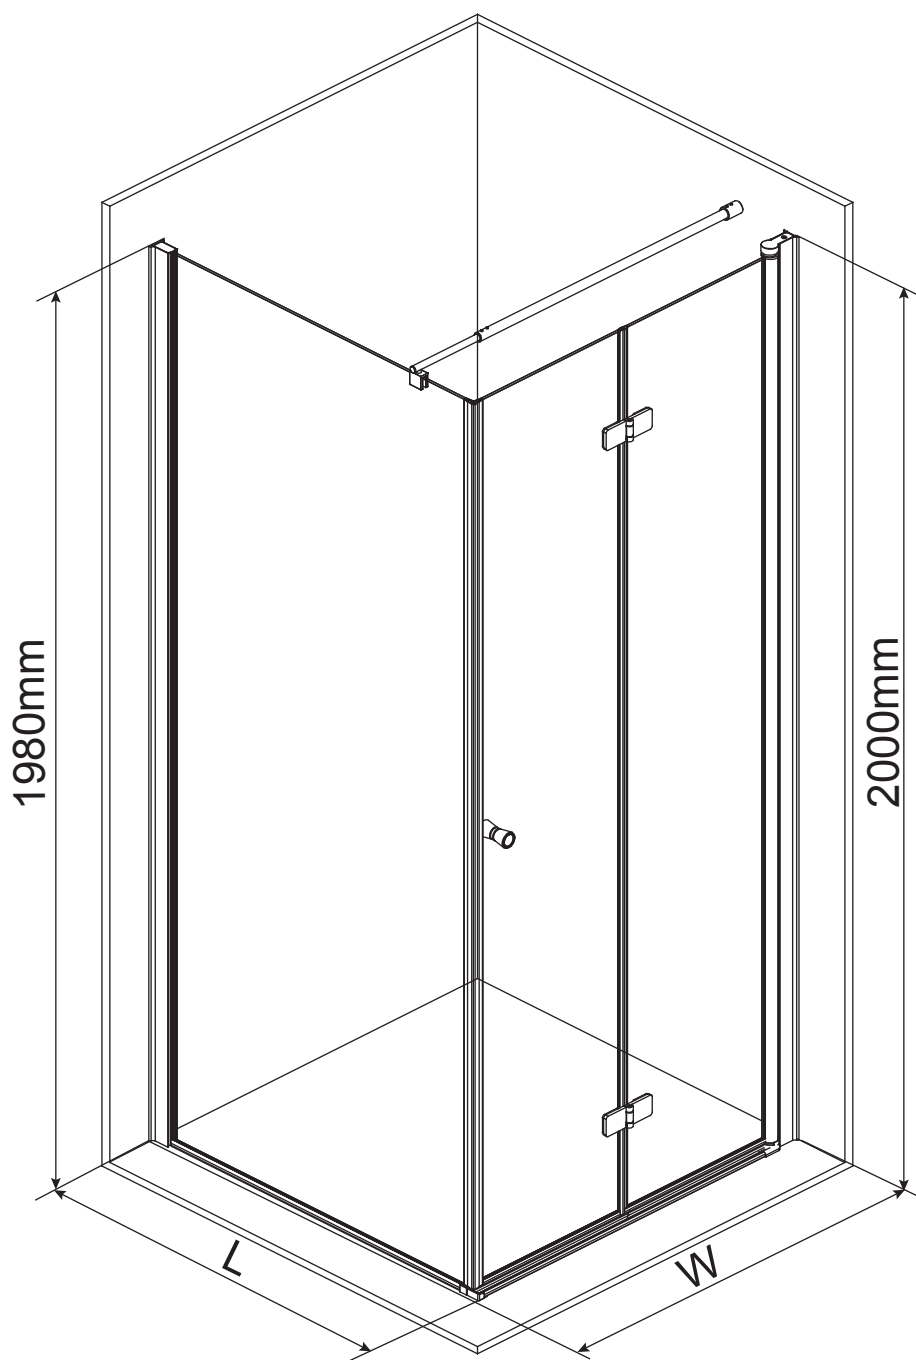

## KTS WALK-IN

A	x4		G1	x1	
		ST4X30			
H1	x2		H2	x1	
		ST4X30			
B	x6		C2	x1	
E	x1		G2	x3	
					ST3.5X9.5
F	x1		C1	x3	
C3	x1		W	x1	
C3	x1		D1	x1	
					Ø2.8 mm
			D1	x1	

1	x1		6	x4	
1	x1		7	x2	
2	x1		8	x3	
2	x1		9	x3	
3	x1		11	x1	
3	x1		11	x1	
3	x1		12	x3	
4	x1			x1	
5	x4				

P5-P17

+

P18-P32

X2

P33-P43

**L:**

800     750mm-770mm

900     850mm-870mm

1000    950mm-970mm

**W:**

800	785mm-800mm
900	885mm-900mm
1000	985mm-1000mm

P11-P12

P13-P14

L:		W:	
800	780mm-800mm	800	785mm-800mm
900	880mm-900mm	900	885mm-900mm
1000	980mm-1000mm	1000	985mm-1000mm

L:		W:	
800	780mm-800mm	800	785mm-800mm
900	880mm-900mm	900	885mm-900mm
1000	980mm-1000mm	1000	985mm-1000mm

L:

800      750mm-770mm

900      850mm-870mm

1000    950mm-970mm