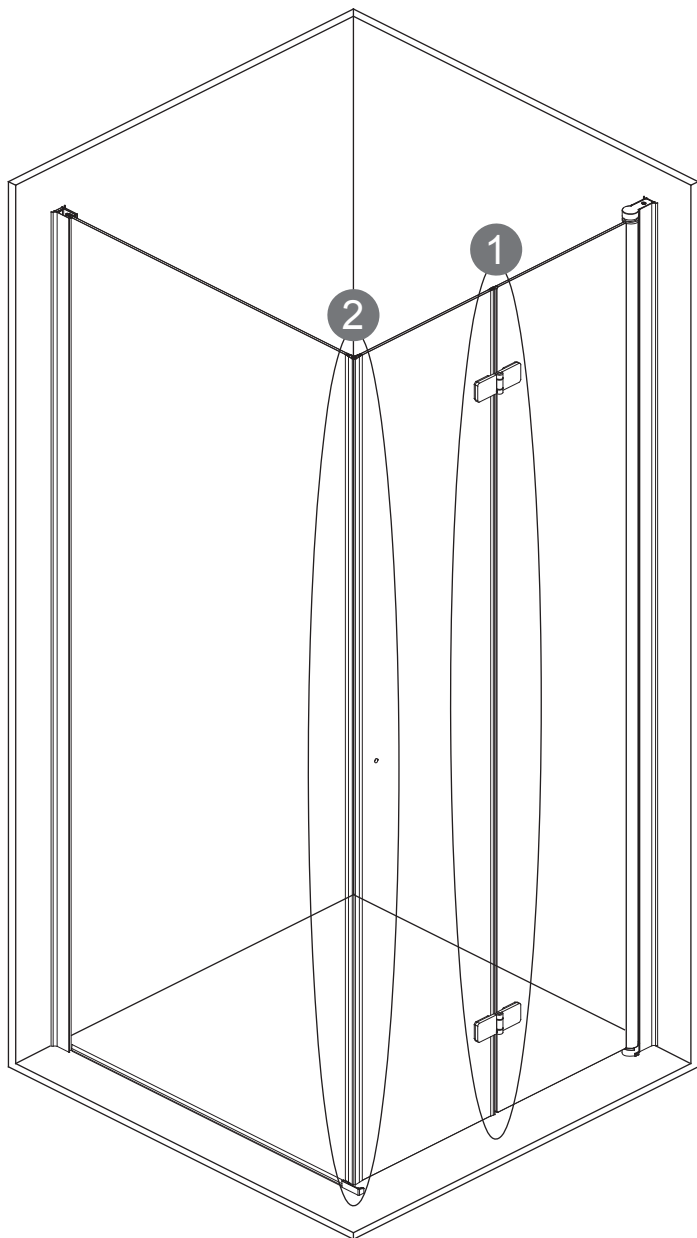

## KTS WALK-IN

A	x4		G1	x1	
		ST4X30			
H1	x2		H2	x1	
		ST4X30			
B	x6		C2	x1	
E	x1		G2	x3	
					ST3.5X9.5
F	x1		C1	x3	
C3	x1		W	x1	
C3	x1		D1	x1	
					Ø2.8 mm
			D1	x1	

1	x1		6	x4	
1	x1		7	x2	
2	x1		8	x3	
2	x1		9	x3	
3	x1		11	x1	
3	x1		11	x1	
3	x1		12	x3	
4	x1			x1	
5	x4				

P5-P17

+

P18-P32

X2

P33-P43

**L:**

800     750mm-770mm

900     850mm-870mm

1000    950mm-970mm

**W:**

800	785mm-800mm
900	885mm-900mm
1000	985mm-1000mm

P11-P12

P13-P14

L:		W:	
800	780mm-800mm	800	785mm-800mm
900	880mm-900mm	900	885mm-900mm
1000	980mm-1000mm	1000	985mm-1000mm

L:		W:	
800	780mm-800mm	800	785mm-800mm
900	880mm-900mm	900	885mm-900mm
1000	980mm-1000mm	1000	985mm-1000mm

L:

800      750mm-770mm

900      850mm-870mm

1000    950mm-970mm