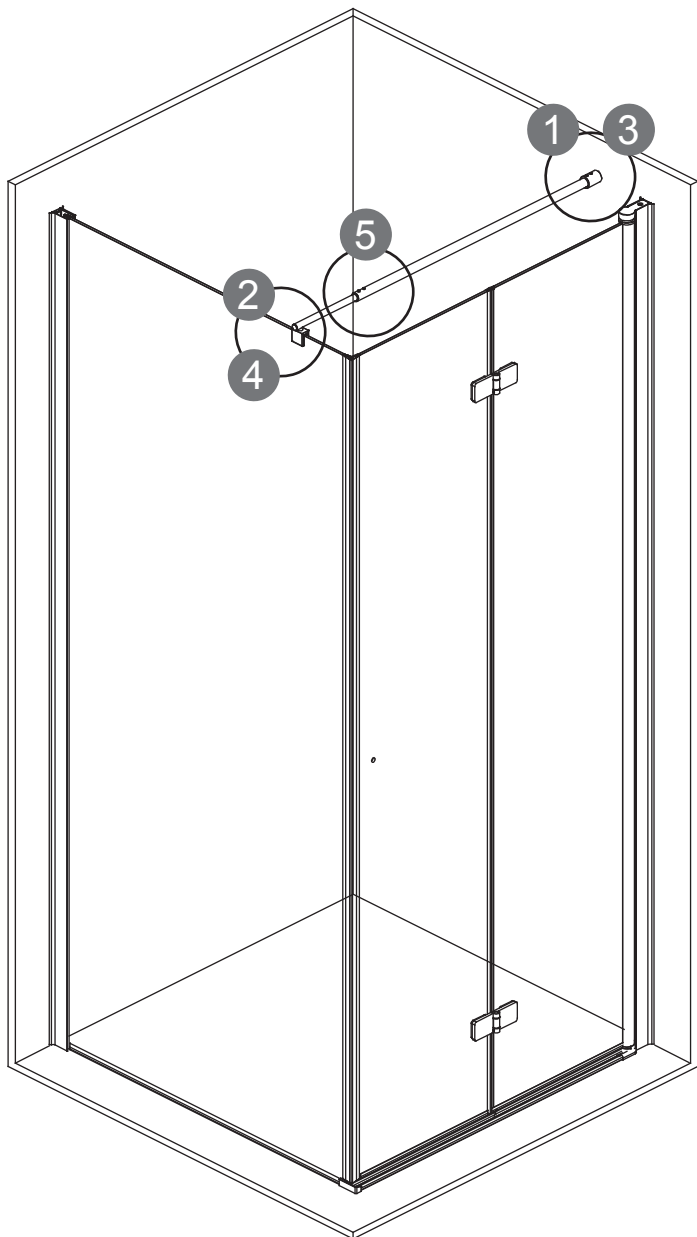

## KTS WALK-IN

A	x4		G1	x1	
		ST4X30			
H1	x2		H2	x1	
		ST4X30			
B	x6		C2	x1	
E	x1		G2	x3	
					ST3.5X9.5
F	x1		C1	x3	
C3	x1		W	x1	
C3	x1		D1	x1	
					Ø2.8 mm
			D1	x1	

1	x1		6	x4	
1	x1		7	x2	
2	x1		8	x3	
2	x1		9	x3	
3	x1		11	x1	
3	x1		11	x1	
3	x1		12	x3	
4	x1			x1	
5	x4				

P5-P17

+

P18-P32

X2

P33-P43

**L:**

800     750mm-770mm

900     850mm-870mm

1000    950mm-970mm

**W:**

800	785mm-800mm
900	885mm-900mm
1000	985mm-1000mm

P11-P12

P13-P14

L:		W:	
800	780mm-800mm	800	785mm-800mm
900	880mm-900mm	900	885mm-900mm
1000	980mm-1000mm	1000	985mm-1000mm

L:		W:	
800	780mm-800mm	800	785mm-800mm
900	880mm-900mm	900	885mm-900mm
1000	980mm-1000mm	1000	985mm-1000mm

L:

800      750mm-770mm

900      850mm-870mm

1000    950mm-970mm