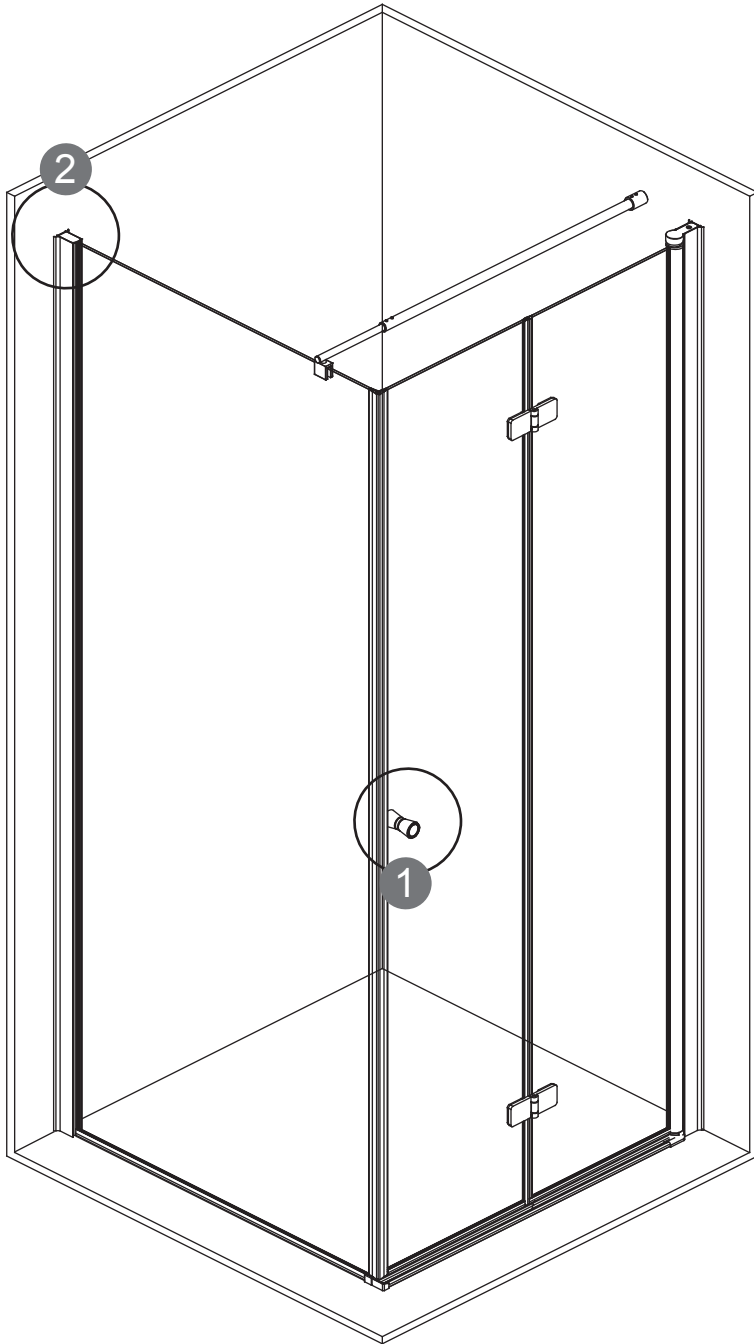

## KTS WALK-IN

A	x4		G1	x1	
		ST4X30			
H1	x2		H2	x1	
		ST4X30			
B	x6		C2	x1	
E	x1		G2	x3	
					ST3.5X9.5
F	x1		C1	x3	
C3	x1		W	x1	
C3	x1		D1	x1	
					Ø2.8 mm
			D1	x1	

1	x1		6	x4	
1	x1		7	x2	
2	x1		8	x3	
2	x1		9	x3	
3	x1		11	x1	
3	x1		11	x1	
3	x1		12	x3	
4	x1			x1	
5	x4				

P5-P17

+

P18-P32

X2

P33-P43

**L:**

800     750mm-770mm

900     850mm-870mm

1000    950mm-970mm

**W:**

800	785mm-800mm
900	885mm-900mm
1000	985mm-1000mm

P11-P12

P13-P14

L:		W:	
800	780mm-800mm	800	785mm-800mm
900	880mm-900mm	900	885mm-900mm
1000	980mm-1000mm	1000	985mm-1000mm

L:		W:	
800	780mm-800mm	800	785mm-800mm
900	880mm-900mm	900	885mm-900mm
1000	980mm-1000mm	1000	985mm-1000mm

L:

800      750mm-770mm

900      850mm-870mm

1000    950mm-970mm