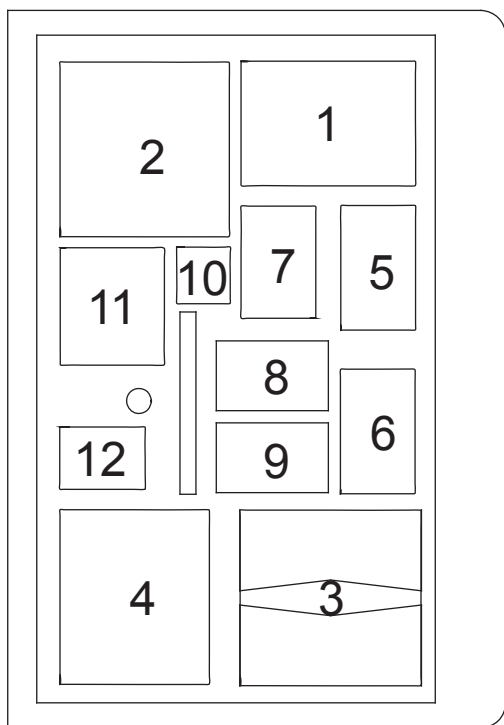

## KTS WALK-IN

A	x4	 ST4X30	G1	x1	
H1	x2	 ST4X30	H2	x1	
B	x6		C2	x1	
E	x1		G2	x3	 ST3.5X9.5
F	x1		C1	x3	
C3	x1		W	x1	
C3	x1		D1	x1	 Ø2.8 mm
			D1	x1	

1	x1		6	x4	
1	x1		7	x2	
2	x1		8	x3	
2	x1		9	x3	
3	x1		11	x1	
3	x1		11	x1	
3	x1		12	x3	
4	x1			x1	
5	x4				

P5-P17

+

P18-P32

X2

P33-P43

**L:**

800     750mm-770mm

900     850mm-870mm

1000    950mm-970mm

**W:**

800	785mm-800mm
900	885mm-900mm
1000	985mm-1000mm

P11-P12

P13-P14

L:		W:	
800	780mm-800mm	800	785mm-800mm
900	880mm-900mm	900	885mm-900mm
1000	980mm-1000mm	1000	985mm-1000mm

L:		W:	
800	780mm-800mm	800	785mm-800mm
900	880mm-900mm	900	885mm-900mm
1000	980mm-1000mm	1000	985mm-1000mm

L:	
800	750mm-770mm
900	850mm-870mm
1000	950mm-970mm