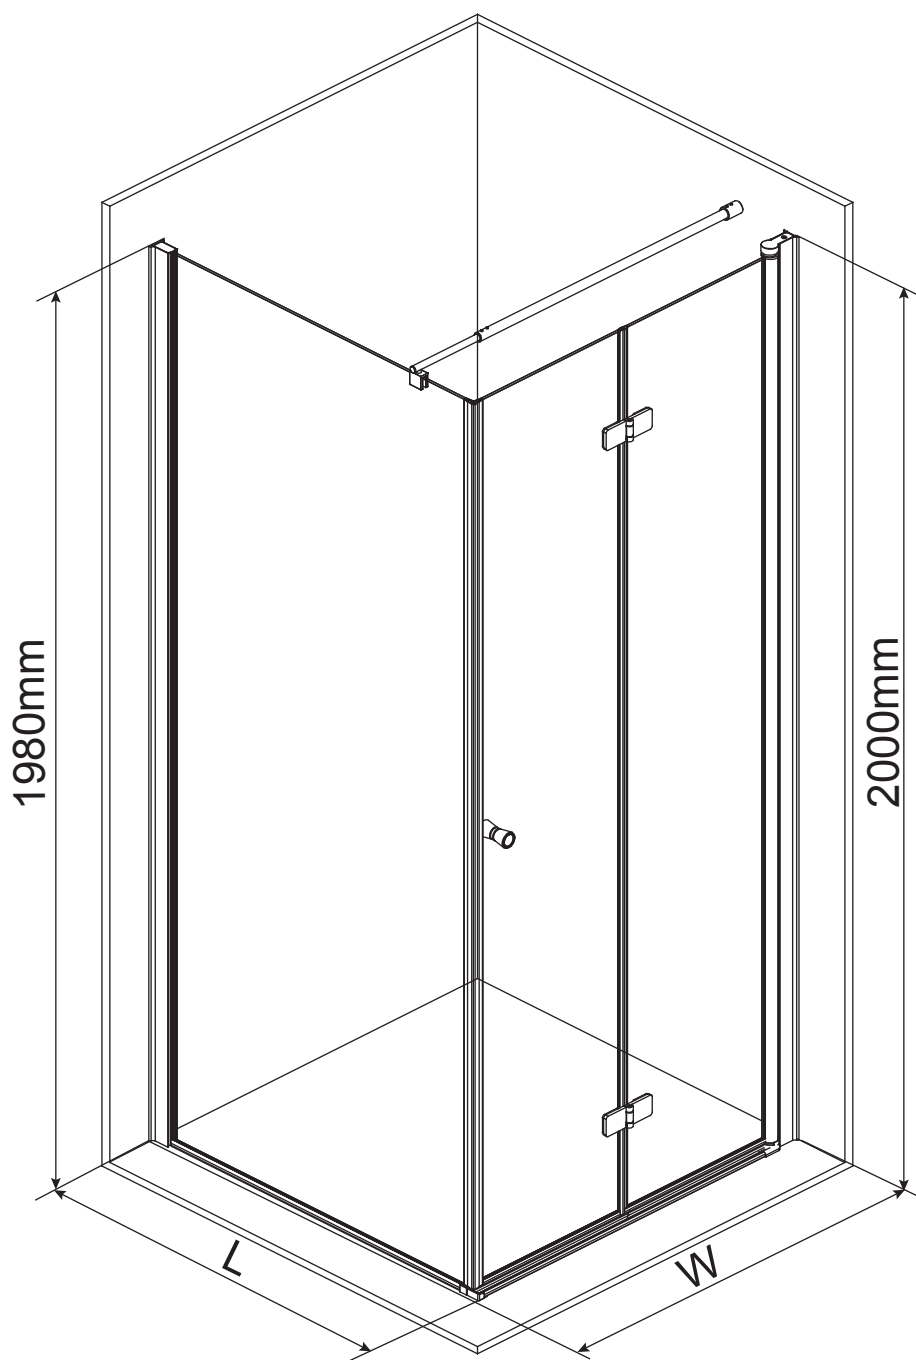

## KTS WALK-IN

A	x4	 ST4X30	G1	x1	
H1	x2	 ST4X30	H2	x1	
B	x6		C2	x1	
E	x1		G2	x3	 ST3.5X9.5
F	x1		C1	x3	
C3	x1		W	x1	
C3	x1		D1	x1	 Ø2.8 mm
			D1	x1	

1	x1		6	x4	
1	x1		7	x2	
2	x1		8	x3	
2	x1		9	x3	
3	x1		11	x1	
3	x1		11	x1	
3	x1		12	x3	
4	x1			x1	
5	x4				

P5-P17

+

P18-P32

X2

P33-P43

**L:**

800     750mm-770mm

900     850mm-870mm

1000    950mm-970mm

**W:**

800	785mm-800mm
900	885mm-900mm
1000	985mm-1000mm

P11-P12

P13-P14

L:		W:	
800	780mm-800mm	800	785mm-800mm
900	880mm-900mm	900	885mm-900mm
1000	980mm-1000mm	1000	985mm-1000mm

L:		W:	
800	780mm-800mm	800	785mm-800mm
900	880mm-900mm	900	885mm-900mm
1000	980mm-1000mm	1000	985mm-1000mm

L:	
800	750mm-770mm
900	850mm-870mm
1000	950mm-970mm