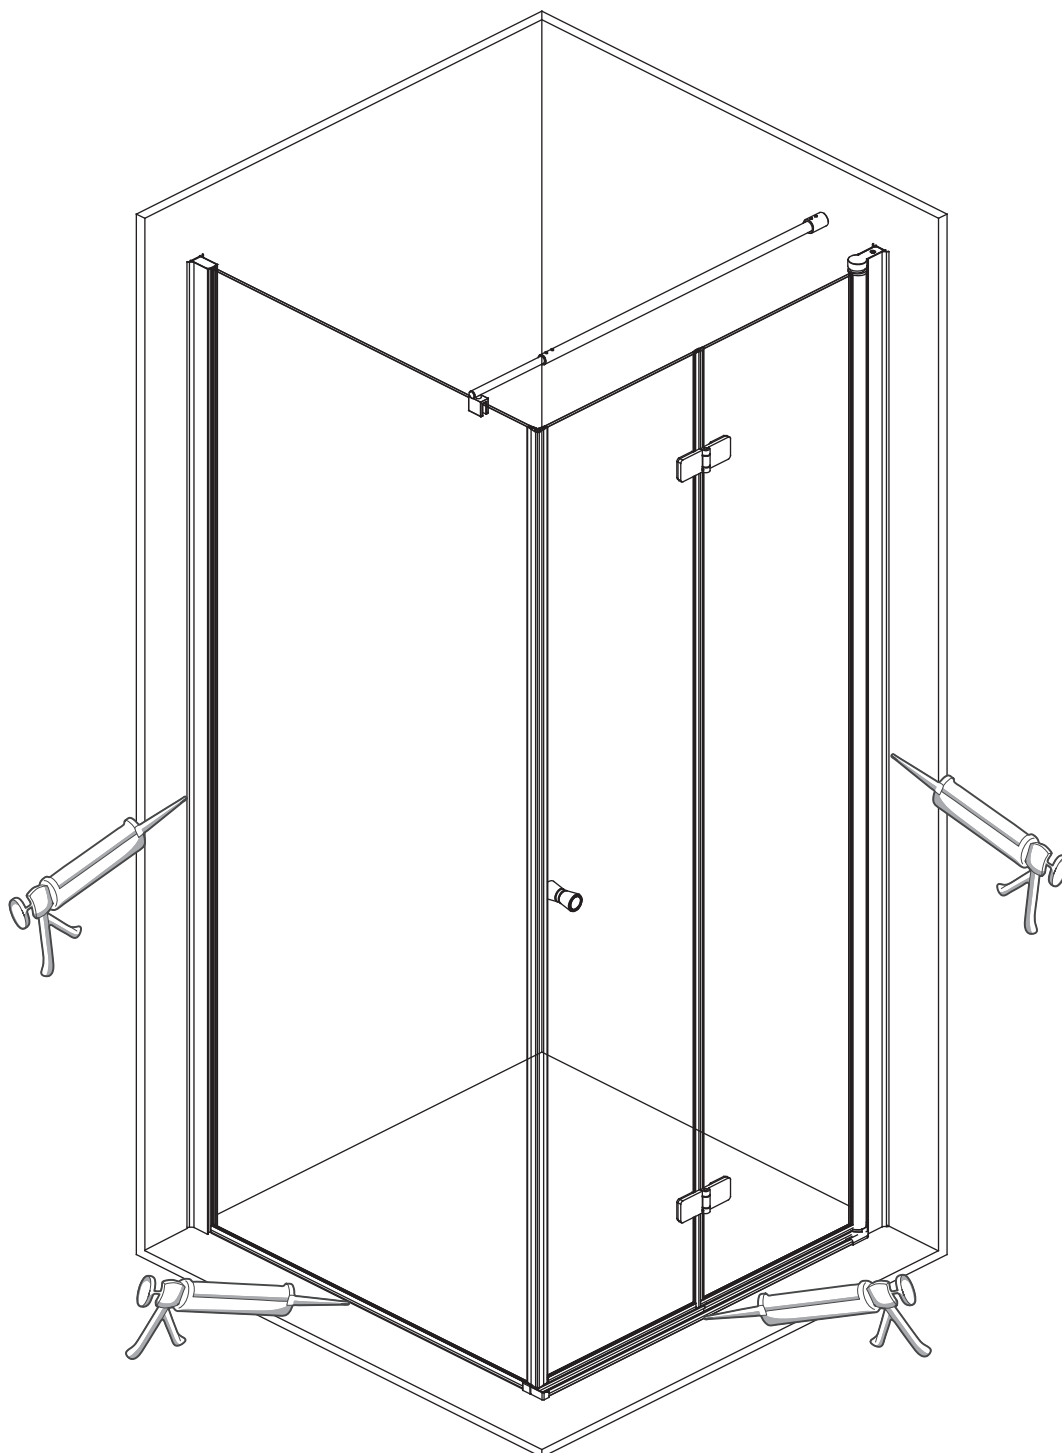

## KTS WALK-IN

A	x4	 ST4X30	G1	x1	
H1	x2	 ST4X30	H2	x1	
B	x6		C2	x1	
E	x1		G2	x3	 ST3.5X9.5
F	x1		C1	x3	
C3	x1		W	x1	
C3	x1		D1	x1	 Ø2.8 mm
			D1	x1	

1	x1		6	x4	
1	x1		7	x2	
2	x1		8	x3	
2	x1		9	x3	
3	x1		11	x1	
3	x1		11	x1	
3	x1		12	x3	
4	x1			x1	
5	x4				

P5-P17

+

P18-P32

X2

P33-P43

**L:**

800     750mm-770mm

900     850mm-870mm

1000    950mm-970mm

**W:**

800	785mm-800mm
900	885mm-900mm
1000	985mm-1000mm

P11-P12

P13-P14

L:		W:	
800	780mm-800mm	800	785mm-800mm
900	880mm-900mm	900	885mm-900mm
1000	980mm-1000mm	1000	985mm-1000mm

L:		W:	
800	780mm-800mm	800	785mm-800mm
900	880mm-900mm	900	885mm-900mm
1000	980mm-1000mm	1000	985mm-1000mm

L:	
800	750mm-770mm
900	850mm-870mm
1000	950mm-970mm