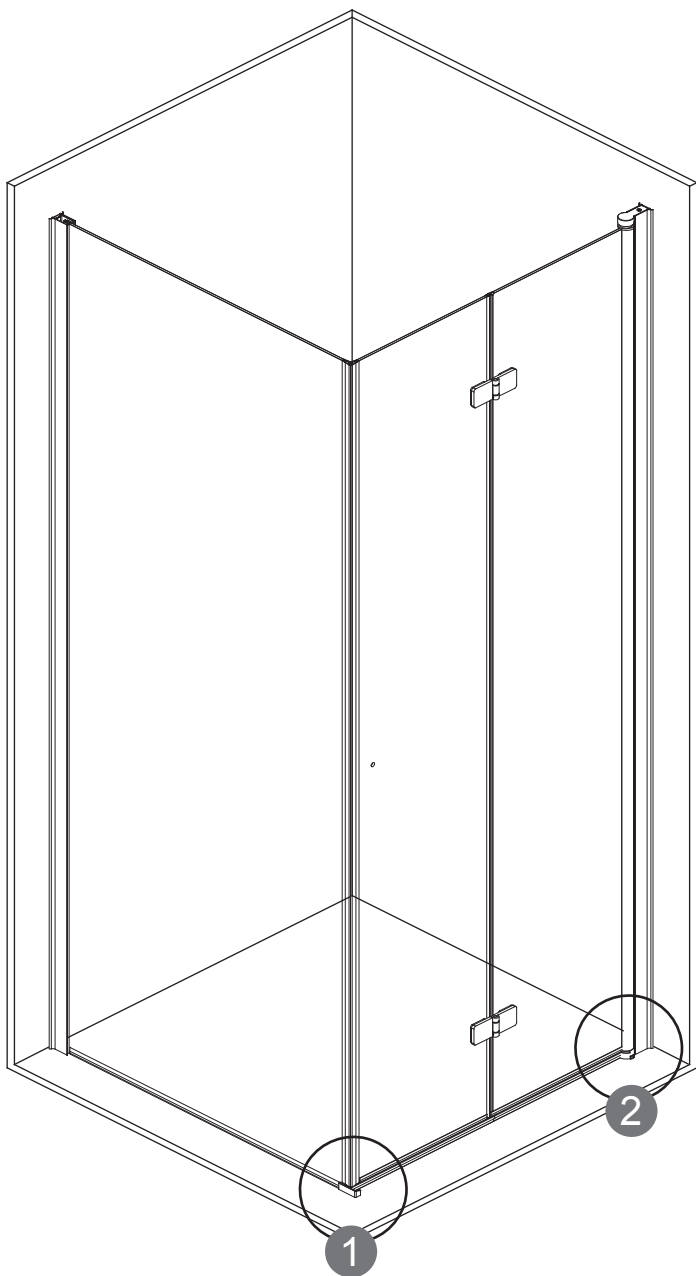

## KTS WALK-IN

A	x4	 ST4X30	G1	x1	
H1	x2	 ST4X30	H2	x1	
B	x6		C2	x1	
E	x1		G2	x3	 ST3.5X9.5
F	x1		C1	x3	
C3	x1		W	x1	
C3	x1		D1	x1	 Ø2.8 mm
			D1	x1	

1	x1		6	x4	
1	x1		7	x2	
2	x1		8	x3	
2	x1		9	x3	
3	x1		11	x1	
3	x1		11	x1	
3	x1		12	x3	
4	x1			x1	
5	x4				

P5-P17

+

P18-P32

X2

P33-P43

**L:**

800     750mm-770mm

900     850mm-870mm

1000    950mm-970mm

**W:**

800	785mm-800mm
900	885mm-900mm
1000	985mm-1000mm

P11-P12

P13-P14

L:		W:	
800	780mm-800mm	800	785mm-800mm
900	880mm-900mm	900	885mm-900mm
1000	980mm-1000mm	1000	985mm-1000mm

L:		W:	
800	780mm-800mm	800	785mm-800mm
900	880mm-900mm	900	885mm-900mm
1000	980mm-1000mm	1000	985mm-1000mm

L:	
800	750mm-770mm
900	850mm-870mm
1000	950mm-970mm