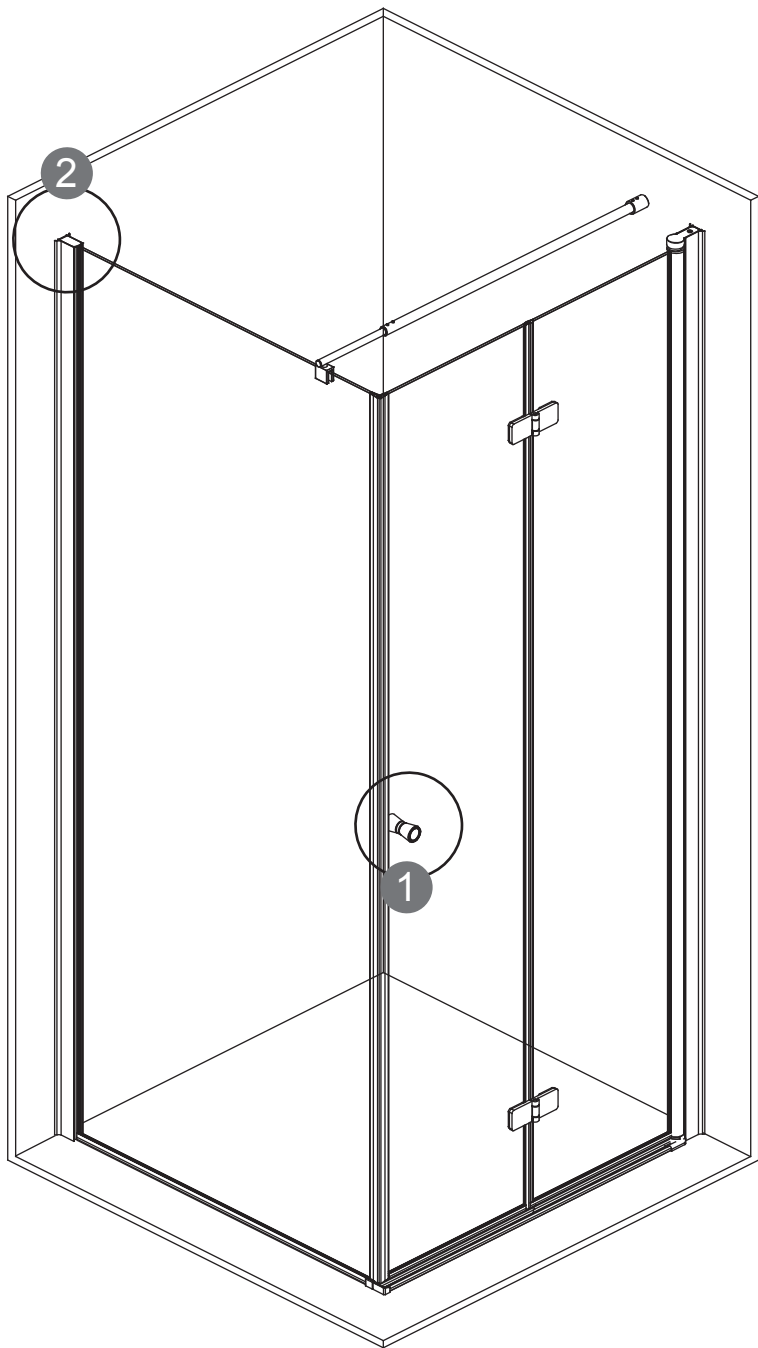

## KTS WALK-IN

A	x4	 ST4X30	G1	x1	
H1	x2	 ST4X30	H2	x1	
B	x6		C2	x1	
E	x1		G2	x3	 ST3.5X9.5
F	x1		C1	x3	
C3	x1		W	x1	
C3	x1		D1	x1	 Ø2.8 mm
			D1	x1	

1	x1		6	x4	
1	x1		7	x2	
2	x1		8	x3	
2	x1		9	x3	
3	x1		11	x1	
3	x1		11	x1	
3	x1		12	x3	
4	x1			x1	
5	x4				

P5-P17

+

P18-P32

X2

P33-P43

**L:**

800     750mm-770mm

900     850mm-870mm

1000    950mm-970mm

**W:**

800	785mm-800mm
900	885mm-900mm
1000	985mm-1000mm

P11-P12

P13-P14

L:		W:	
800	780mm-800mm	800	785mm-800mm
900	880mm-900mm	900	885mm-900mm
1000	980mm-1000mm	1000	985mm-1000mm

L:		W:	
800	780mm-800mm	800	785mm-800mm
900	880mm-900mm	900	885mm-900mm
1000	980mm-1000mm	1000	985mm-1000mm

L:	
800	750mm-770mm
900	850mm-870mm
1000	950mm-970mm