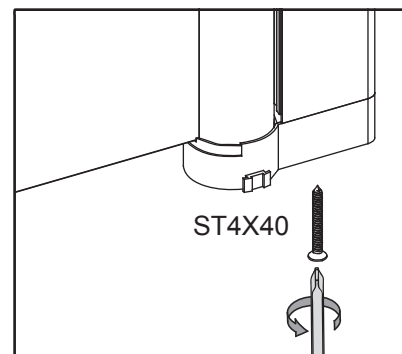

## KTS WALK-IN

A	x4	 ST4X30	G1	x1	
H1	x2	 ST4X30	H2	x1	
B	x6		C2	x1	
E	x1		G2	x3	 ST3.5X9.5
F	x1		C1	x3	
C3	x1		W	x1	
C3	x1		D1	x1	 Ø2.8 mm
			D1	x1	

1	x1		6	x4	
1	x1		7	x2	
2	x1		8	x3	
2	x1		9	x3	
3	x1		11	x1	
3	x1		11	x1	
3	x1		12	x3	
4	x1			x1	
5	x4				

P5-P17

+

P18-P32

X2

P33-P43

**L:**

800     750mm-770mm

900     850mm-870mm

1000    950mm-970mm

**W:**

800	785mm-800mm
900	885mm-900mm
1000	985mm-1000mm

P11-P12

P13-P14

L:		W:	
800	780mm-800mm	800	785mm-800mm
900	880mm-900mm	900	885mm-900mm
1000	980mm-1000mm	1000	985mm-1000mm

L:		W:	
800	780mm-800mm	800	785mm-800mm
900	880mm-900mm	900	885mm-900mm
1000	980mm-1000mm	1000	985mm-1000mm

L:	
800	750mm-770mm
900	850mm-870mm
1000	950mm-970mm