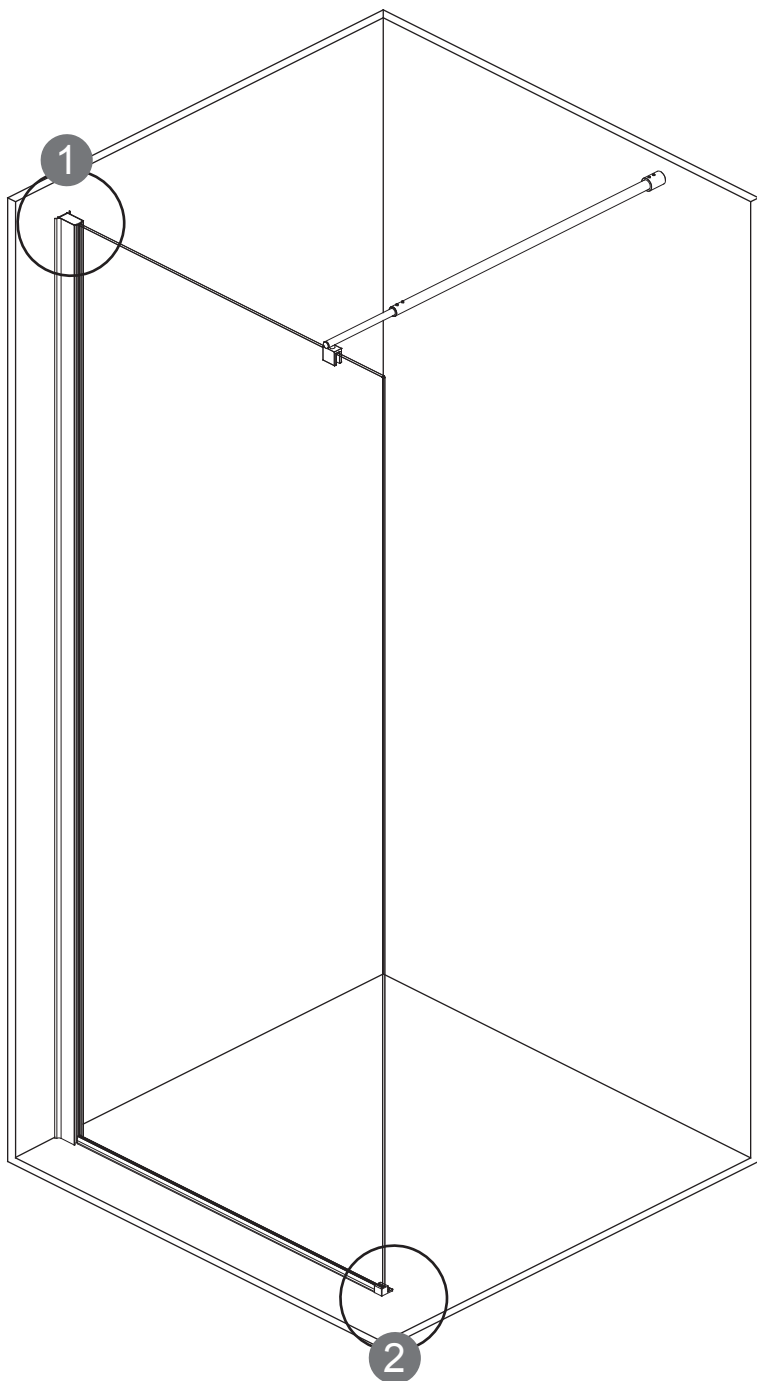

## KTS WALK-IN

A	x4	 ST4X30	G1	x1	
H1	x2	 ST4X30	H2	x1	
B	x6		C2	x1	
E	x1		G2	x3	 ST3.5X9.5
F	x1		C1	x3	
C3	x1		W	x1	
C3	x1		D1	x1	 Ø2.8 mm
			D1	x1	

1	x1		6	x4	
1	x1		7	x2	
2	x1		8	x3	
2	x1		9	x3	
3	x1		11	x1	
3	x1		11	x1	
3	x1		12	x3	
4	x1			x1	
5	x4				

P5-P17

+

P18-P32

X2

P33-P43

**L:**

800     750mm-770mm

900     850mm-870mm

1000    950mm-970mm

**W:**

800	785mm-800mm
900	885mm-900mm
1000	985mm-1000mm

P11-P12

P13-P14

L:		W:	
800	780mm-800mm	800	785mm-800mm
900	880mm-900mm	900	885mm-900mm
1000	980mm-1000mm	1000	985mm-1000mm

L:		W:	
800	780mm-800mm	800	785mm-800mm
900	880mm-900mm	900	885mm-900mm
1000	980mm-1000mm	1000	985mm-1000mm

L:	
800	750mm-770mm
900	850mm-870mm
1000	950mm-970mm