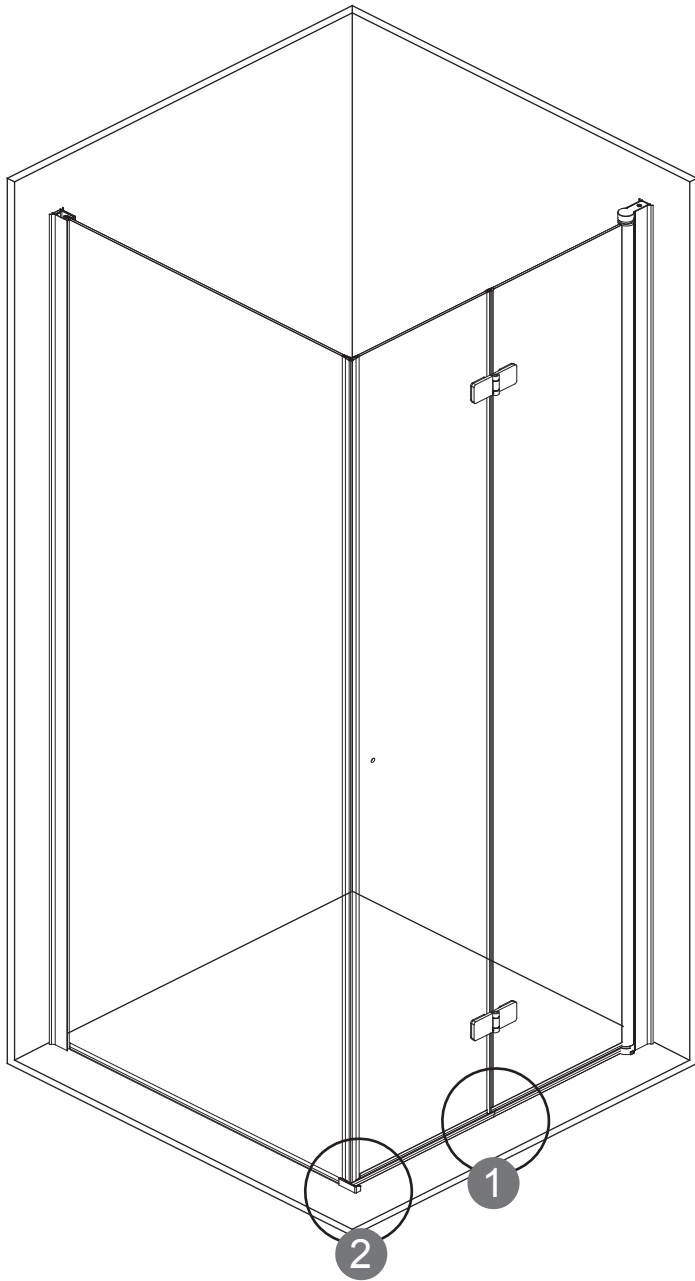

## KTS WALK-IN

A	x4	 ST4X30	G1	x1	
H1	x2	 ST4X30	H2	x1	
B	x6		C2	x1	
E	x1		G2	x3	 ST3.5X9.5
F	x1		C1	x3	
C3	x1		W	x1	
C3	x1		D1	x1	 Ø2.8 mm
			D1	x1	

1	x1		6	x4	
1	x1		7	x2	
2	x1		8	x3	
2	x1		9	x3	
3	x1		11	x1	
3	x1		11	x1	
3	x1		12	x3	
4	x1			x1	
5	x4				

P5-P17

+

P18-P32

X2

P33-P43

**L:**

800     750mm-770mm

900     850mm-870mm

1000    950mm-970mm

**W:**

800	785mm-800mm
900	885mm-900mm
1000	985mm-1000mm

P11-P12

P13-P14

L:		W:	
800	780mm-800mm	800	785mm-800mm
900	880mm-900mm	900	885mm-900mm
1000	980mm-1000mm	1000	985mm-1000mm

L:		W:	
800	780mm-800mm	800	785mm-800mm
900	880mm-900mm	900	885mm-900mm
1000	980mm-1000mm	1000	985mm-1000mm

L:	
800	750mm-770mm
900	850mm-870mm
1000	950mm-970mm