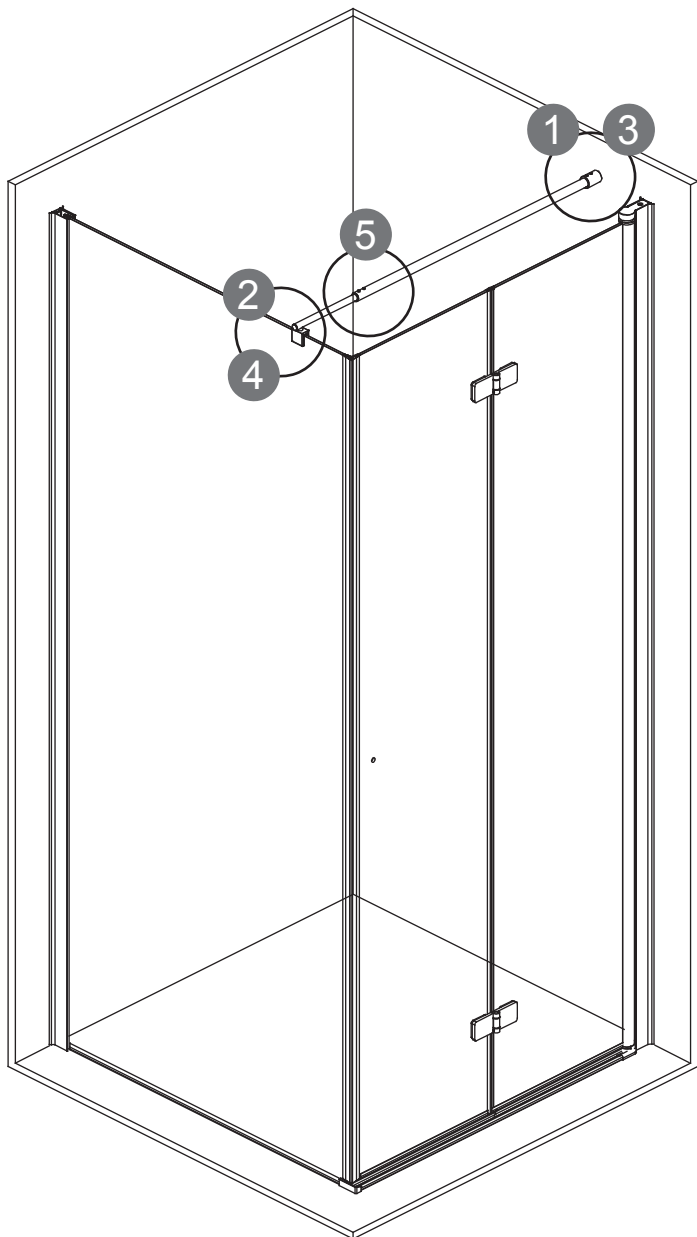

## KTS WALK-IN

A	x4	 ST4X30	G1	x1	
H1	x2	 ST4X30	H2	x1	
B	x6		C2	x1	
E	x1		G2	x3	 ST3.5X9.5
F	x1		C1	x3	
C3	x1		W	x1	
C3	x1		D1	x1	 Ø2.8 mm
			D1	x1	

1	x1		6	x4	
1	x1		7	x2	
2	x1		8	x3	
2	x1		9	x3	
3	x1		11	x1	
3	x1		11	x1	
3	x1		12	x3	
4	x1			x1	
5	x4				

P5-P17

+

P18-P32

X2

P33-P43

**L:**

800     750mm-770mm

900     850mm-870mm

1000    950mm-970mm

**W:**

800	785mm-800mm
900	885mm-900mm
1000	985mm-1000mm

P11-P12

P13-P14

L:		W:	
800	780mm-800mm	800	785mm-800mm
900	880mm-900mm	900	885mm-900mm
1000	980mm-1000mm	1000	985mm-1000mm

L:		W:	
800	780mm-800mm	800	785mm-800mm
900	880mm-900mm	900	885mm-900mm
1000	980mm-1000mm	1000	985mm-1000mm

L:	
800	750mm-770mm
900	850mm-870mm
1000	950mm-970mm