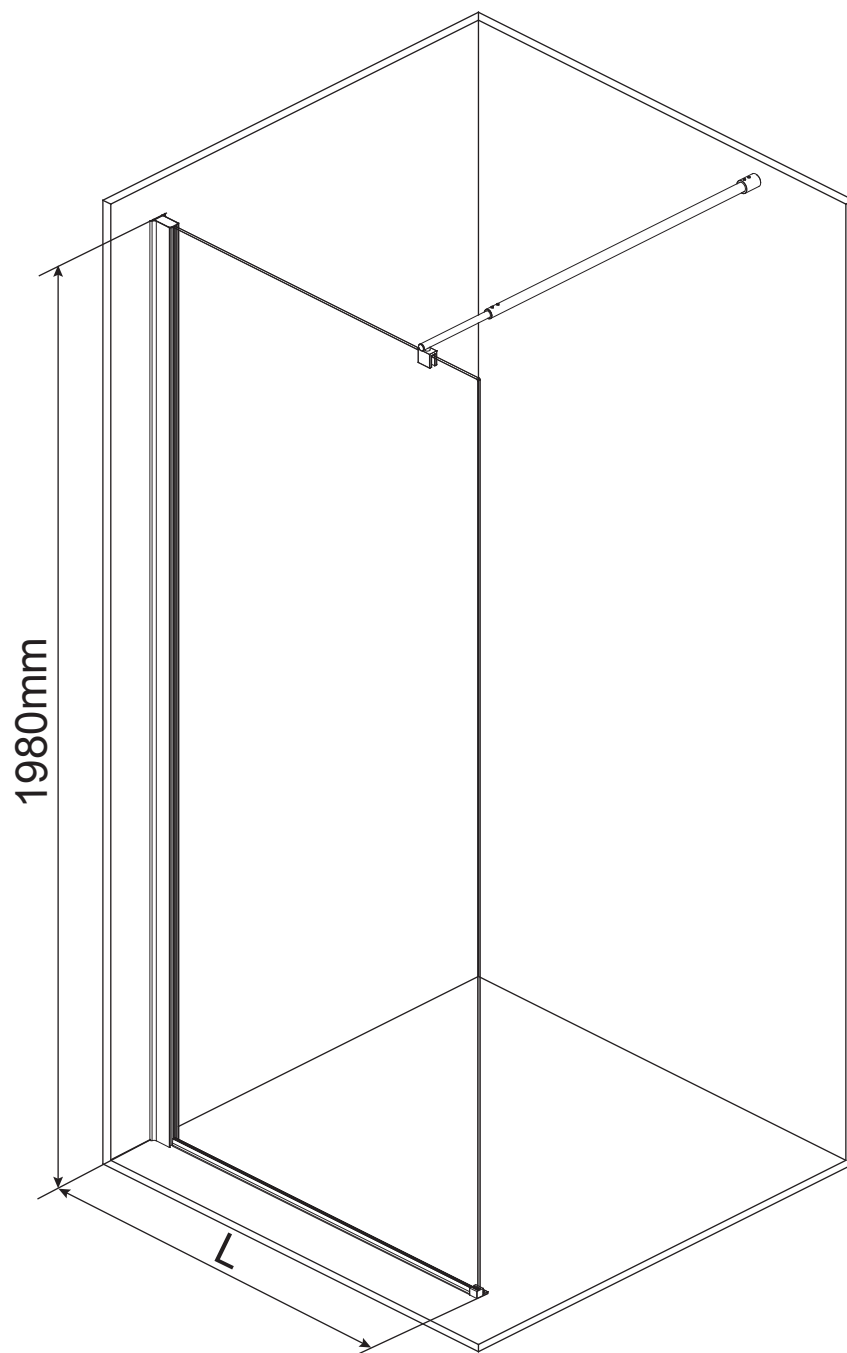

## KTS WALK-IN

A	x4	 ST4X30	G1	x1	
H1	x2	 ST4X30	H2	x1	
B	x6		C2	x1	
E	x1		G2	x3	 ST3.5X9.5
F	x1		C1	x3	
C3	x1		W	x1	
C3	x1		D1	x1	 Ø2.8 mm
			D1	x1	

1	x1		6	x4	
1	x1		7	x2	
2	x1		8	x3	
2	x1		9	x3	
3	x1		11	x1	
3	x1		11	x1	
3	x1		12	x3	
4	x1			x1	
5	x4				

P5-P17

+

P18-P32

X2

P33-P43

**L:**

800     750mm-770mm

900     850mm-870mm

1000    950mm-970mm

**W:**

800	785mm-800mm
900	885mm-900mm
1000	985mm-1000mm

P11-P12

P13-P14

L:		W:	
800	780mm-800mm	800	785mm-800mm
900	880mm-900mm	900	885mm-900mm
1000	980mm-1000mm	1000	985mm-1000mm

L:		W:	
800	780mm-800mm	800	785mm-800mm
900	880mm-900mm	900	885mm-900mm
1000	980mm-1000mm	1000	985mm-1000mm

L:	
800	750mm-770mm
900	850mm-870mm
1000	950mm-970mm