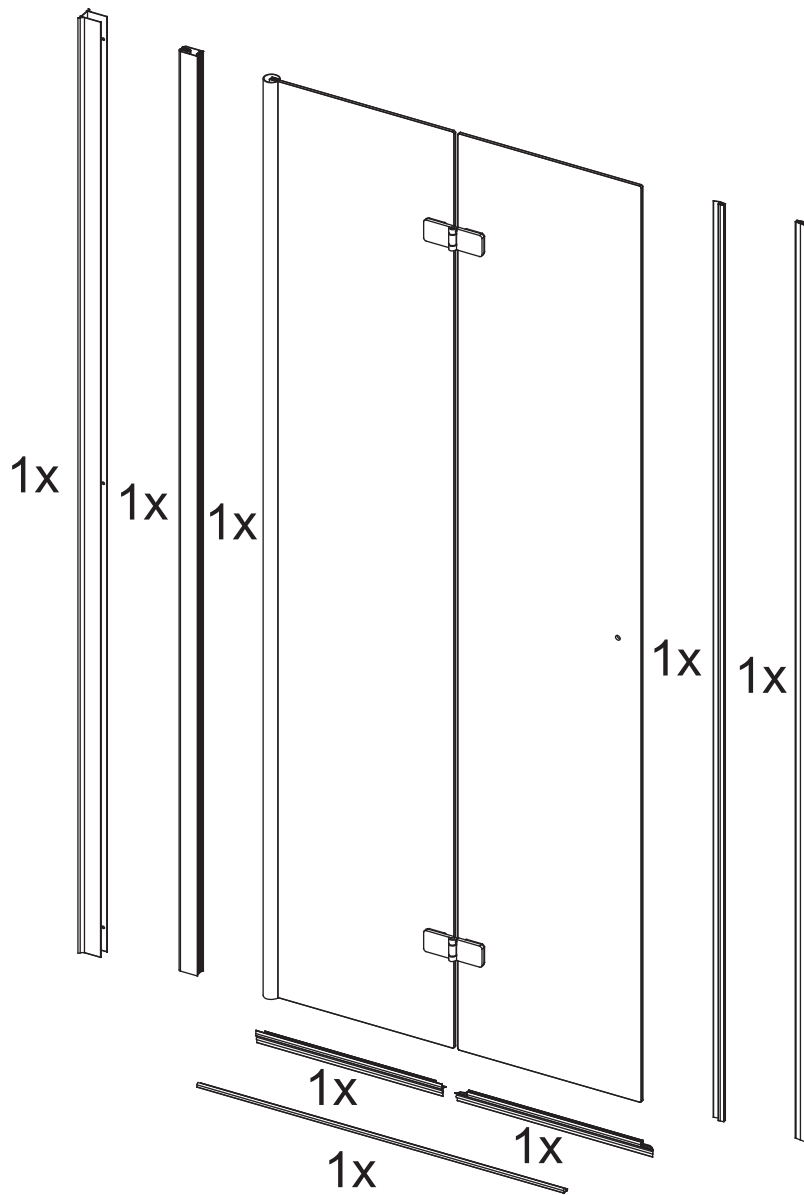

## KTS WALK-IN

A	x4	 ST4X30	G1	x1	
H1	x2	 ST4X30	H2	x1	
B	x6		C2	x1	
E	x1		G2	x3	 ST3.5X9.5
F	x1		C1	x3	
C3	x1		W	x1	
C3	x1		D1	x1	 Ø2.8 mm
			D1	x1	

1	x1		6	x4	
1	x1		7	x2	
2	x1		8	x3	
2	x1		9	x3	
3	x1		11	x1	
3	x1		11	x1	
3	x1		12	x3	
4	x1			x1	
5	x4				

P5-P17

+

P18-P32

X2

P33-P43

**L:**

800     750mm-770mm

900     850mm-870mm

1000    950mm-970mm

**W:**

800	785mm-800mm
900	885mm-900mm
1000	985mm-1000mm

P11-P12

P13-P14

L:		W:	
800	780mm-800mm	800	785mm-800mm
900	880mm-900mm	900	885mm-900mm
1000	980mm-1000mm	1000	985mm-1000mm

L:		W:	
800	780mm-800mm	800	785mm-800mm
900	880mm-900mm	900	885mm-900mm
1000	980mm-1000mm	1000	985mm-1000mm

L:	
800	750mm-770mm
900	850mm-870mm
1000	950mm-970mm