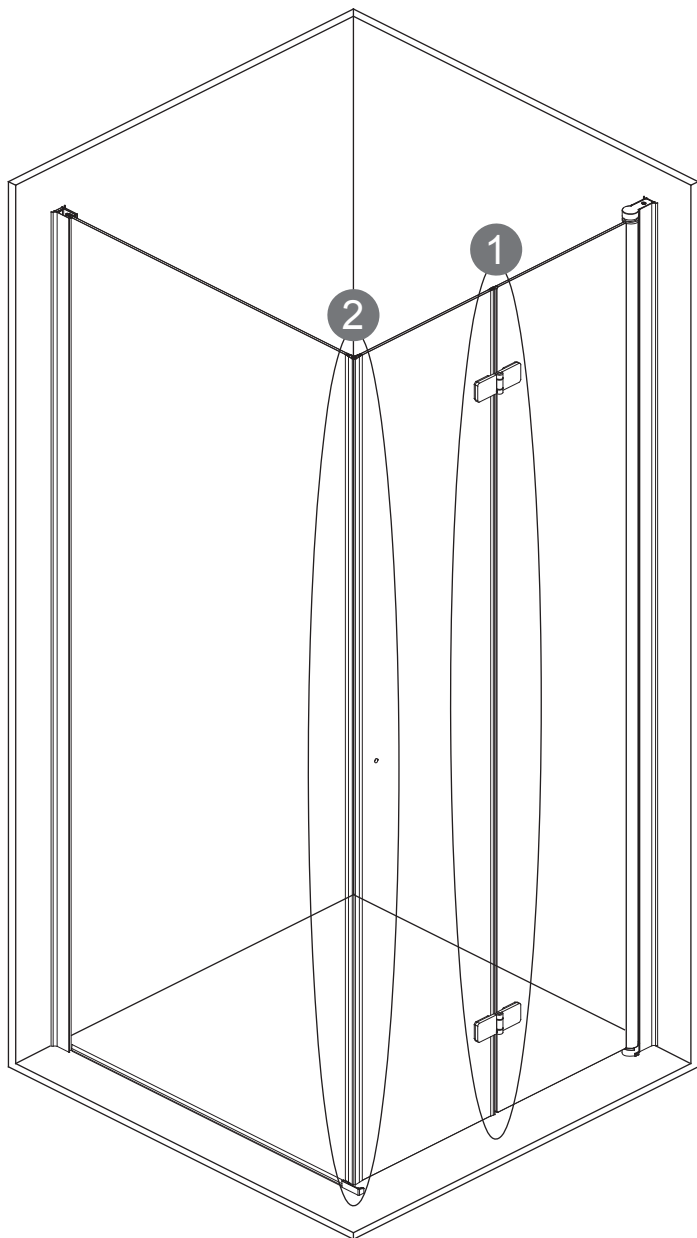

## KTS WALK-IN

A	x4	 ST4X30	G1	x1	
H1	x2	 ST4X30	H2	x1	
B	x6		C2	x1	
E	x1		G2	x3	 ST3.5X9.5
F	x1		C1	x3	
C3	x1		W	x1	
C3	x1		D1	x1	 Ø2.8 mm
			D1	x1	

1	x1		6	x4	
1	x1		7	x2	
2	x1		8	x3	
2	x1		9	x3	
3	x1		11	x1	
3	x1		11	x1	
3	x1		12	x3	
4	x1			x1	
5	x4				

P5-P17

+

P18-P32

X2

P33-P43

**L:**

800     750mm-770mm

900     850mm-870mm

1000    950mm-970mm

**W:**

800	785mm-800mm
900	885mm-900mm
1000	985mm-1000mm

P11-P12

P13-P14

L:		W:	
800	780mm-800mm	800	785mm-800mm
900	880mm-900mm	900	885mm-900mm
1000	980mm-1000mm	1000	985mm-1000mm

L:		W:	
800	780mm-800mm	800	785mm-800mm
900	880mm-900mm	900	885mm-900mm
1000	980mm-1000mm	1000	985mm-1000mm

L:	
800	750mm-770mm
900	850mm-870mm
1000	950mm-970mm