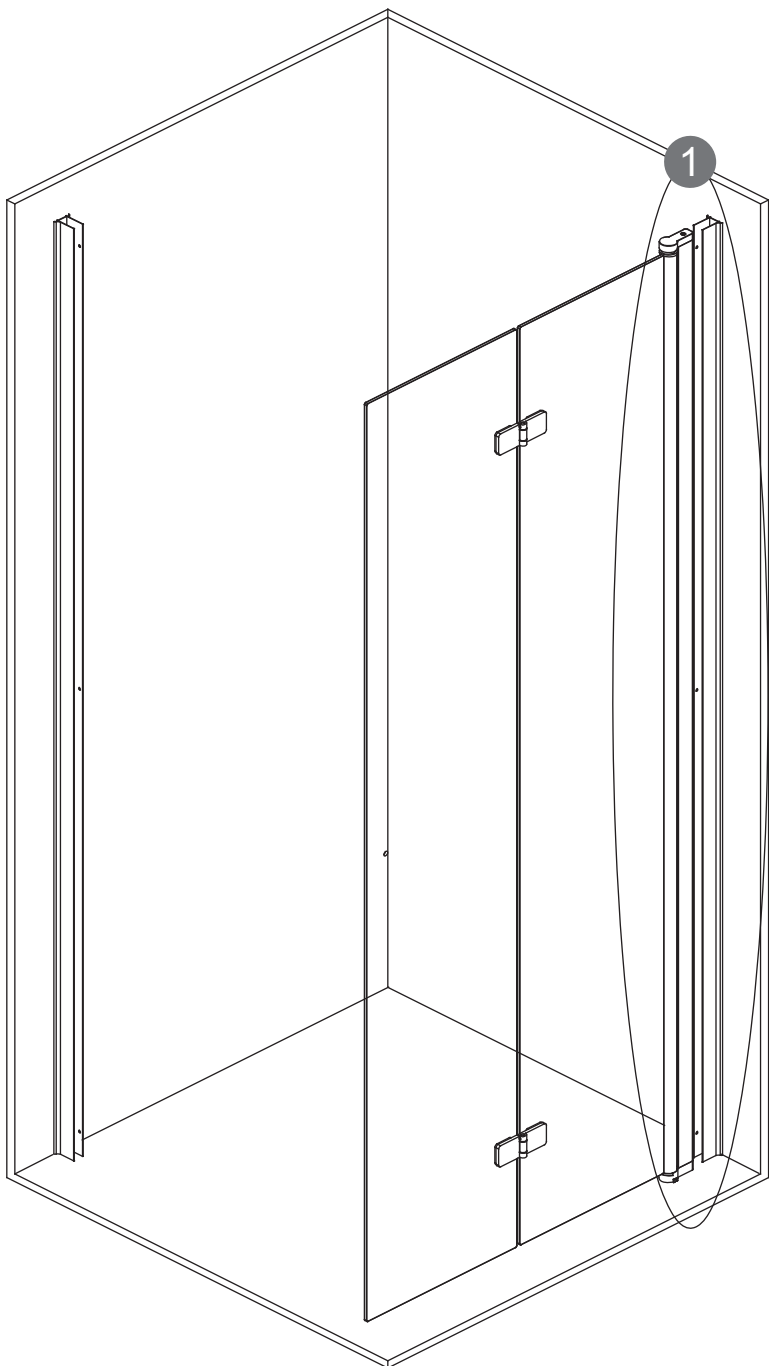

## KTS WALK-IN

A	x4	 ST4X30	G1	x1	
H1	x2	 ST4X30	H2	x1	
B	x6		C2	x1	
E	x1		G2	x3	 ST3.5X9.5
F	x1		C1	x3	
C3	x1		W	x1	
C3	x1		D1	x1	 Ø2.8 mm
			D1	x1	

1	x1		6	x4	
1	x1		7	x2	
2	x1		8	x3	
2	x1		9	x3	
3	x1		11	x1	
3	x1		11	x1	
3	x1		12	x3	
4	x1			x1	
5	x4				

P5-P17

+

P18-P32

X2

P33-P43

**L:**

800     750mm-770mm

900     850mm-870mm

1000    950mm-970mm

**W:**

800	785mm-800mm
900	885mm-900mm
1000	985mm-1000mm

P11-P12

P13-P14

L:		W:	
800	780mm-800mm	800	785mm-800mm
900	880mm-900mm	900	885mm-900mm
1000	980mm-1000mm	1000	985mm-1000mm

L:		W:	
800	780mm-800mm	800	785mm-800mm
900	880mm-900mm	900	885mm-900mm
1000	980mm-1000mm	1000	985mm-1000mm

L:	
800	750mm-770mm
900	850mm-870mm
1000	950mm-970mm