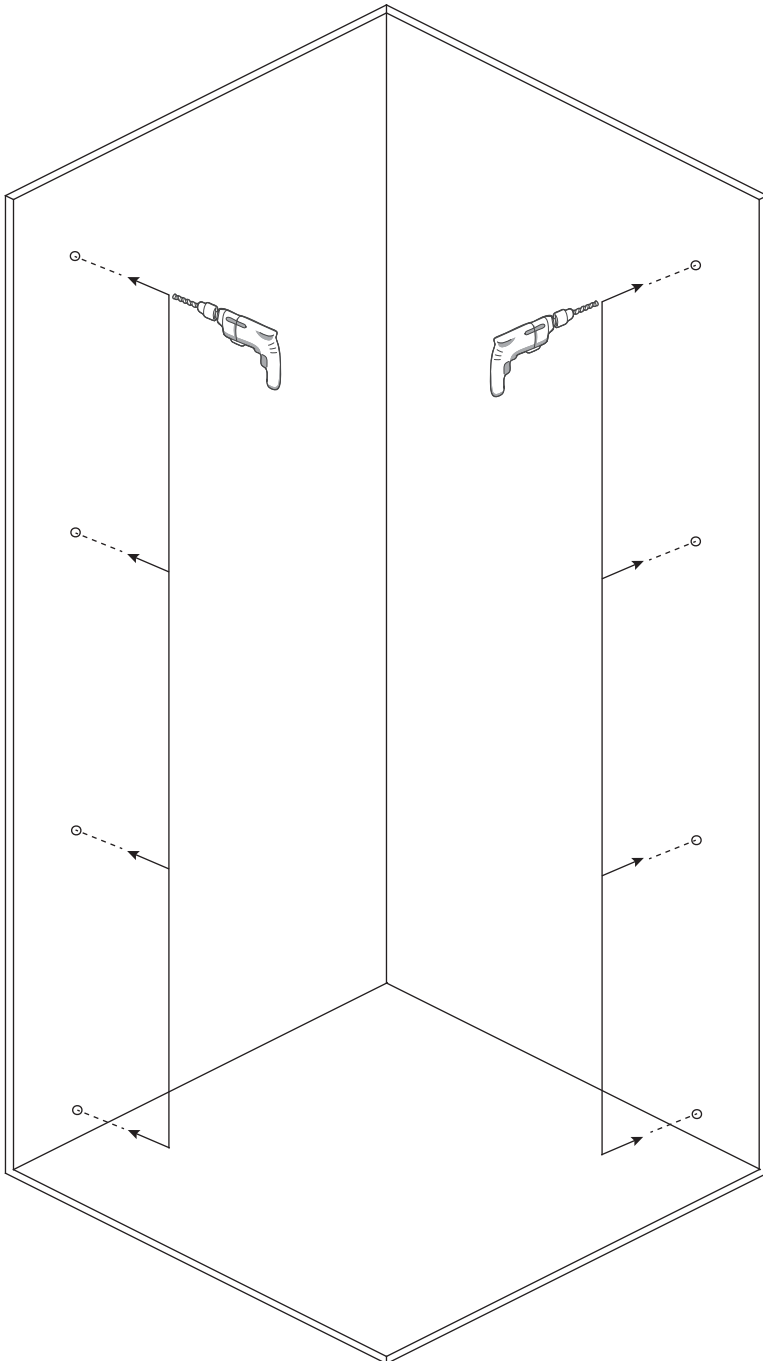

## KTS WALK-IN

A	x4	 ST4X30	G1	x1	
H1	x2	 ST4X30	H2	x1	
B	x6		C2	x1	
E	x1		G2	x3	 ST3.5X9.5
F	x1		C1	x3	
C3	x1		W	x1	
C3	x1		D1	x1	 Ø2.8 mm
			D1	x1	

1	x1		6	x4	
1	x1		7	x2	
2	x1		8	x3	
2	x1		9	x3	
3	x1		11	x1	
3	x1		11	x1	
3	x1		12	x3	
4	x1			x1	
5	x4				

P5-P17

+

P18-P32

X2

P33-P43

**L:**

800     750mm-770mm

900     850mm-870mm

1000    950mm-970mm

**W:**

800	785mm-800mm
900	885mm-900mm
1000	985mm-1000mm

P11-P12

P13-P14

L:		W:	
800	780mm-800mm	800	785mm-800mm
900	880mm-900mm	900	885mm-900mm
1000	980mm-1000mm	1000	985mm-1000mm

L:		W:	
800	780mm-800mm	800	785mm-800mm
900	880mm-900mm	900	885mm-900mm
1000	980mm-1000mm	1000	985mm-1000mm

L:	
800	750mm-770mm
900	850mm-870mm
1000	950mm-970mm