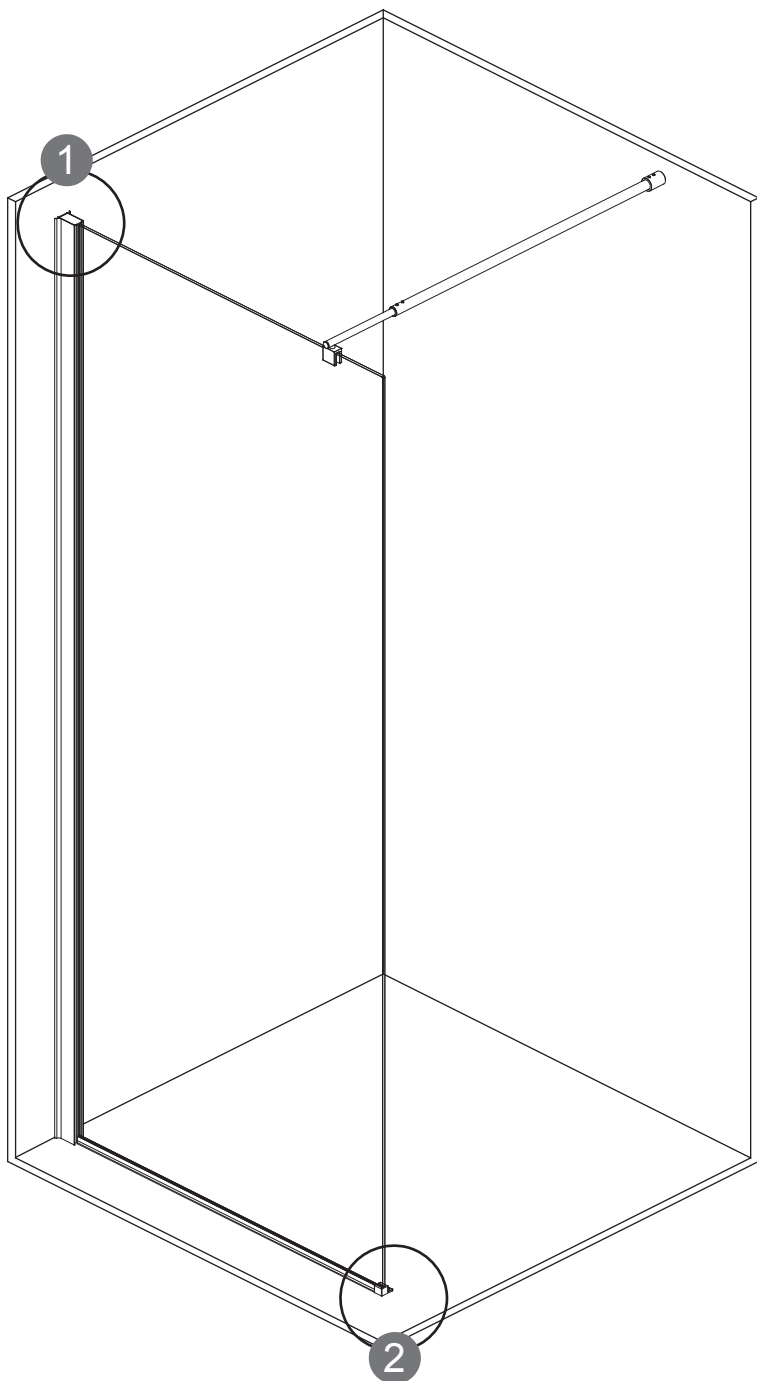

KTS WALK-IN

A	x4		G1	x1	
		ST4X30			
H1	x2		H2	x1	
		ST4X30			
B	x6		C2	x1	
E	x1		G2	x3	
					ST3.5X9.5
F	x1		C1	x3	
C3	x1		W	x1	
C3	x1		D1	x1	
					Ø2.8 mm
			D1	x1	

1	x1		6	x4	
1	x1		7	x2	
2	x1		8	x3	
2	x1		9	x3	
3	x1		11	x1	
3	x1		11	x1	
3	x1		12	x3	
4	x1			x1	
5	x4				

P5-P17

+

P18-P32

X2

P33-P43

L:

800 750mm-770mm

900 850mm-870mm

1000 950mm-970mm

W:

800	785mm-800mm
900	885mm-900mm
1000	985mm-1000mm

P11-P12

P13-P14

L:		W:	
800	780mm-800mm	800	785mm-800mm
900	880mm-900mm	900	885mm-900mm
1000	980mm-1000mm	1000	985mm-1000mm

L:		W:	
800	780mm-800mm	800	785mm-800mm
900	880mm-900mm	900	885mm-900mm
1000	980mm-1000mm	1000	985mm-1000mm

L:

800 750mm-770mm

900 850mm-870mm

1000 950mm-970mm