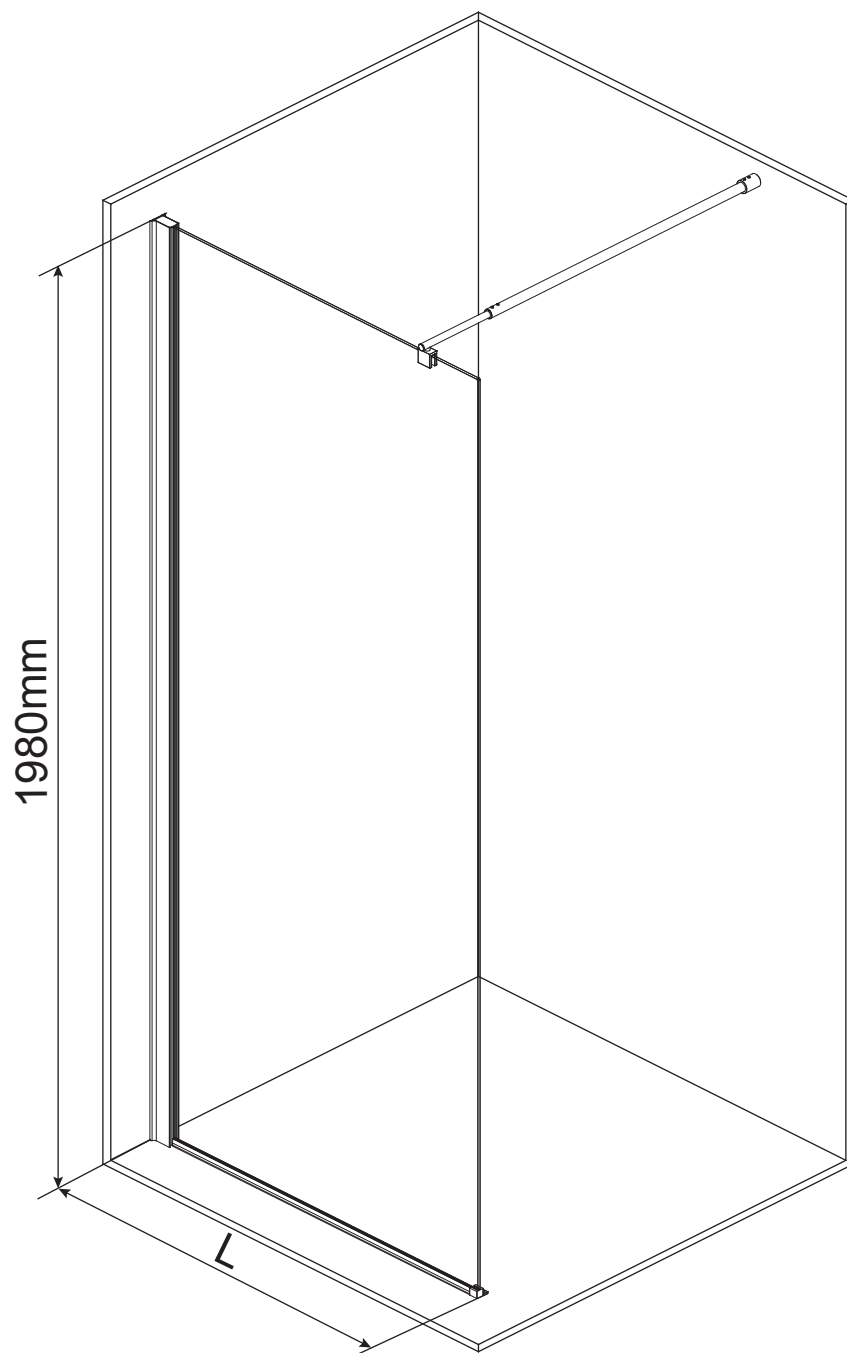

KTS WALK-IN

A	x4		G1	x1	
		ST4X30			
H1	x2		H2	x1	
		ST4X30			
B	x6		C2	x1	
E	x1		G2	x3	
					ST3.5X9.5
F	x1		C1	x3	
C3	x1		W	x1	
C3	x1		D1	x1	
					Ø2.8 mm
			D1	x1	

1	x1		6	x4	
1	x1		7	x2	
2	x1		8	x3	
2	x1		9	x3	
3	x1		11	x1	
3	x1		11	x1	
3	x1		12	x3	
4	x1			x1	
5	x4				

P5-P17

+

P18-P32

X2

P33-P43

L:

800 750mm-770mm

900 850mm-870mm

1000 950mm-970mm

W:

800	785mm-800mm
900	885mm-900mm
1000	985mm-1000mm

P11-P12

P13-P14

L:		W:	
800	780mm-800mm	800	785mm-800mm
900	880mm-900mm	900	885mm-900mm
1000	980mm-1000mm	1000	985mm-1000mm

L:		W:	
800	780mm-800mm	800	785mm-800mm
900	880mm-900mm	900	885mm-900mm
1000	980mm-1000mm	1000	985mm-1000mm

L:

800 750mm-770mm

900 850mm-870mm

1000 950mm-970mm