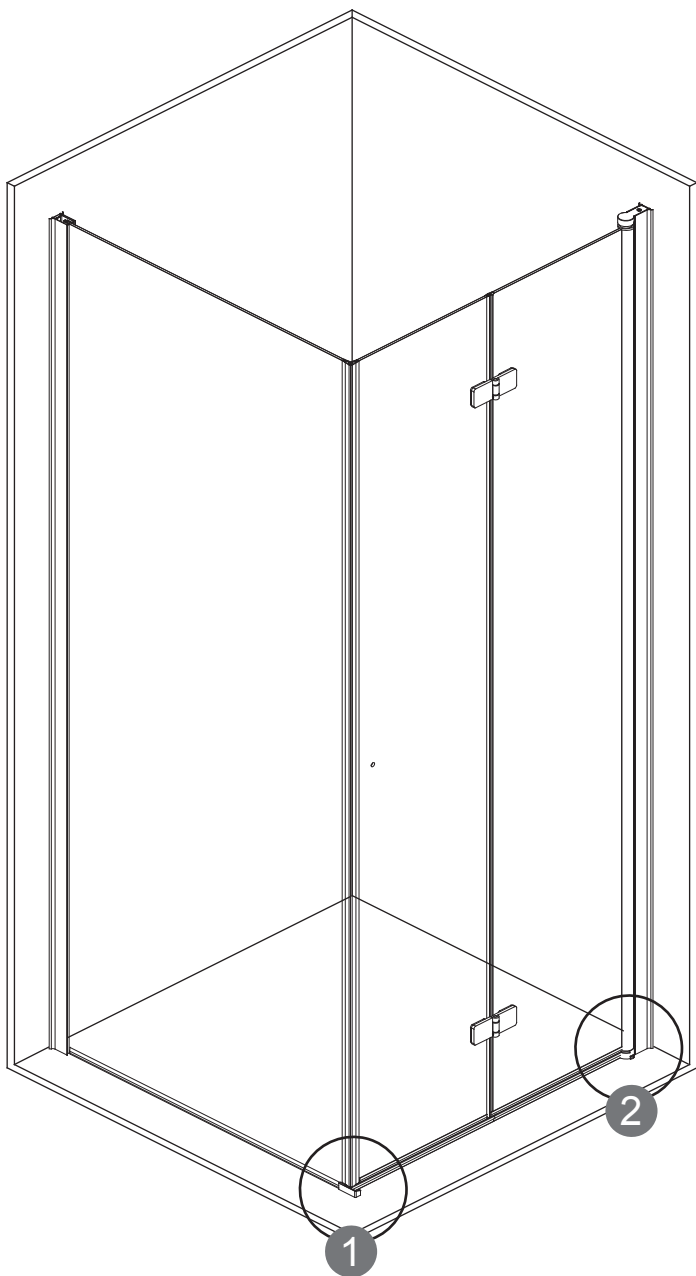

KTS WALK-IN

A	x4		G1	x1	
		ST4X30			
H1	x2		H2	x1	
		ST4X30			
B	x6		C2	x1	
E	x1		G2	x3	
					ST3.5X9.5
F	x1		C1	x3	
C3	x1		W	x1	
C3	x1		D1	x1	
					Ø2.8 mm
			D1	x1	

1	x1		6	x4	
1	x1		7	x2	
2	x1		8	x3	
2	x1		9	x3	
3	x1		11	x1	
3	x1		11	x1	
3	x1		12	x3	
4	x1			x1	
5	x4				

P5-P17

+

P18-P32

X2

P33-P43

L:

800 750mm-770mm

900 850mm-870mm

1000 950mm-970mm

W:

800	785mm-800mm
900	885mm-900mm
1000	985mm-1000mm

P11-P12

P13-P14

L:		W:	
800	780mm-800mm	800	785mm-800mm
900	880mm-900mm	900	885mm-900mm
1000	980mm-1000mm	1000	985mm-1000mm

L:		W:	
800	780mm-800mm	800	785mm-800mm
900	880mm-900mm	900	885mm-900mm
1000	980mm-1000mm	1000	985mm-1000mm

L:

800 750mm-770mm

900 850mm-870mm

1000 950mm-970mm