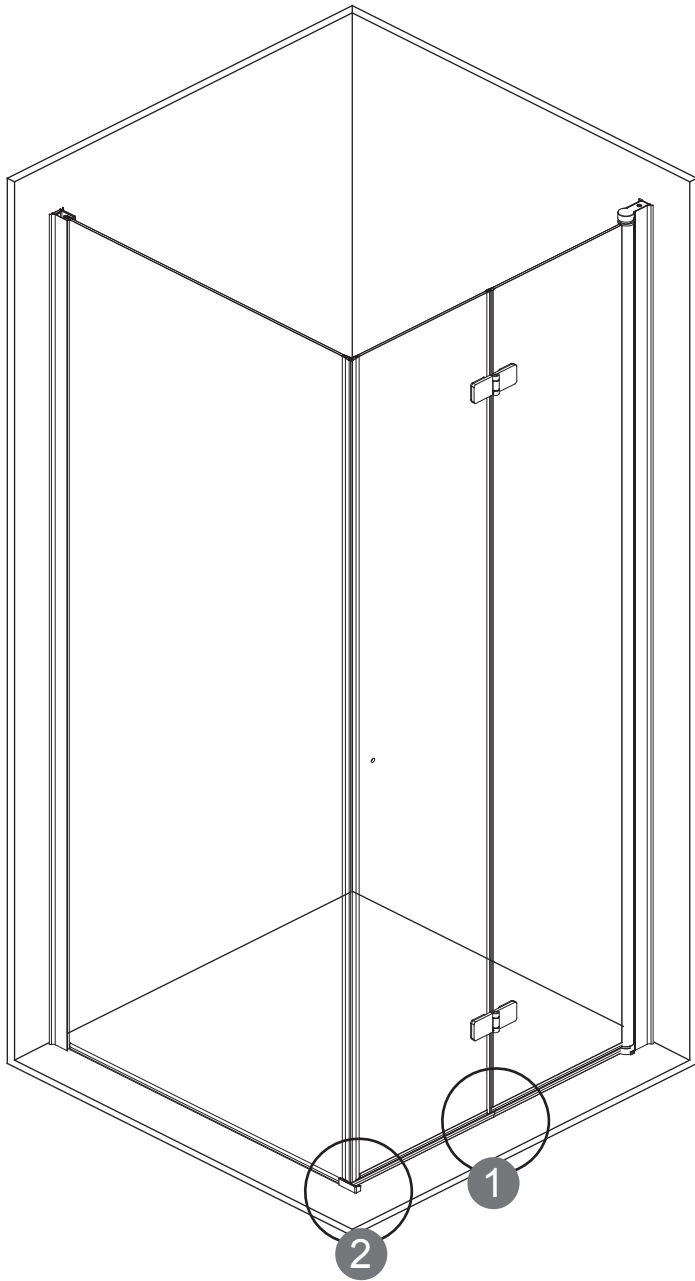

KTS WALK-IN

A	x4		G1	x1	
		ST4X30			
H1	x2		H2	x1	
		ST4X30			
B	x6		C2	x1	
E	x1		G2	x3	
					ST3.5X9.5
F	x1		C1	x3	
C3	x1		W	x1	
C3	x1		D1	x1	
					Ø2.8 mm
			D1	x1	

1	x1		6	x4	
1	x1		7	x2	
2	x1		8	x3	
2	x1		9	x3	
3	x1		11	x1	
3	x1		11	x1	
3	x1		12	x3	
4	x1			x1	
5	x4				

P5-P17

+

P18-P32

X2

P33-P43

L:

800 750mm-770mm

900 850mm-870mm

1000 950mm-970mm

W:

800	785mm-800mm
900	885mm-900mm
1000	985mm-1000mm

P11-P12

P13-P14

L:		W:	
800	780mm-800mm	800	785mm-800mm
900	880mm-900mm	900	885mm-900mm
1000	980mm-1000mm	1000	985mm-1000mm

L:		W:	
800	780mm-800mm	800	785mm-800mm
900	880mm-900mm	900	885mm-900mm
1000	980mm-1000mm	1000	985mm-1000mm

L:

800 750mm-770mm

900 850mm-870mm

1000 950mm-970mm