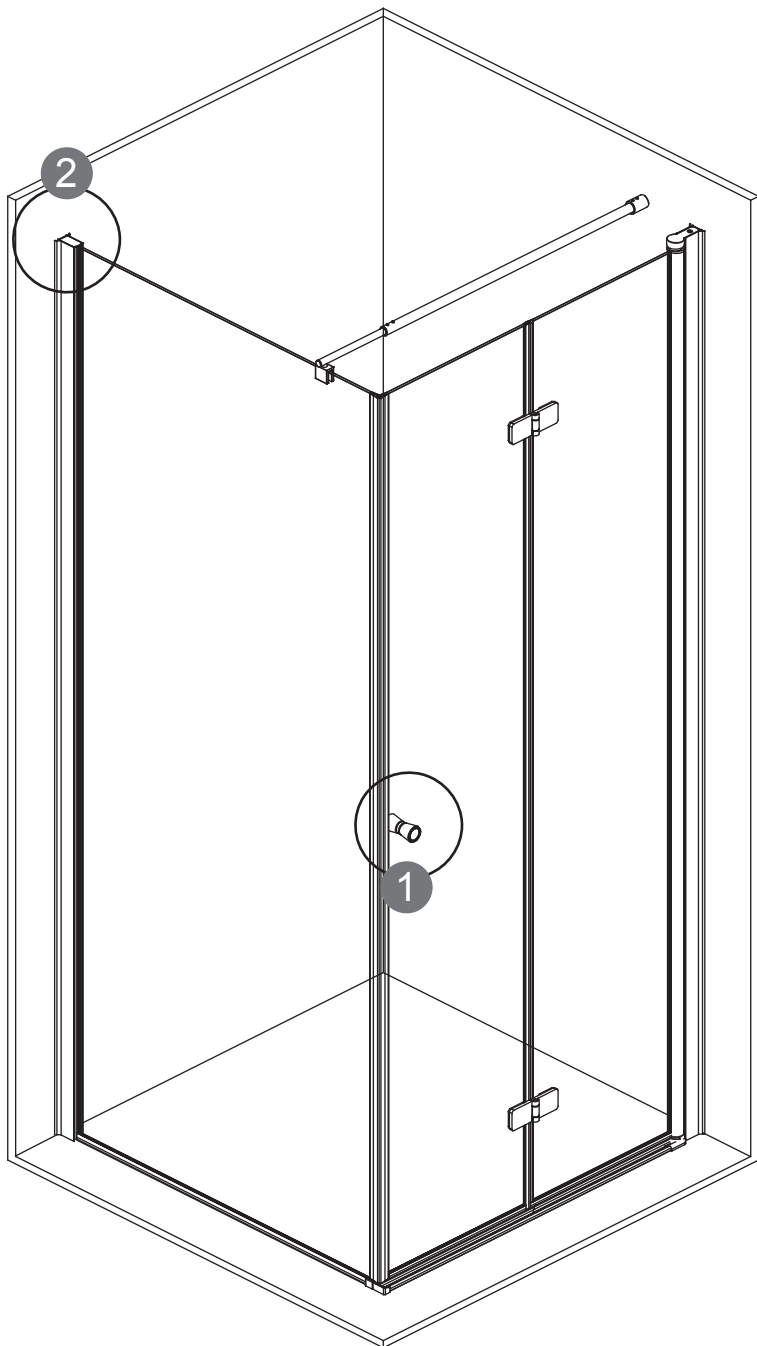

KTS WALK-IN

A	x4		G1	x1	
		ST4X30			
H1	x2		H2	x1	
		ST4X30			
B	x6		C2	x1	
E	x1		G2	x3	
					ST3.5X9.5
F	x1		C1	x3	
C3	x1		W	x1	
C3	x1		D1	x1	
					Ø2.8 mm
			D1	x1	

1	x1		6	x4	
1	x1		7	x2	
2	x1		8	x3	
2	x1		9	x3	
3	x1		11	x1	
3	x1		11	x1	
3	x1		12	x3	
4	x1			x1	
5	x4				

P5-P17

+

P18-P32

X2

P33-P43

L:

800 750mm-770mm

900 850mm-870mm

1000 950mm-970mm

W:

800	785mm-800mm
900	885mm-900mm
1000	985mm-1000mm

P11-P12

P13-P14

L:		W:	
800	780mm-800mm	800	785mm-800mm
900	880mm-900mm	900	885mm-900mm
1000	980mm-1000mm	1000	985mm-1000mm

L:		W:	
800	780mm-800mm	800	785mm-800mm
900	880mm-900mm	900	885mm-900mm
1000	980mm-1000mm	1000	985mm-1000mm

L:

800 750mm-770mm

900 850mm-870mm

1000 950mm-970mm