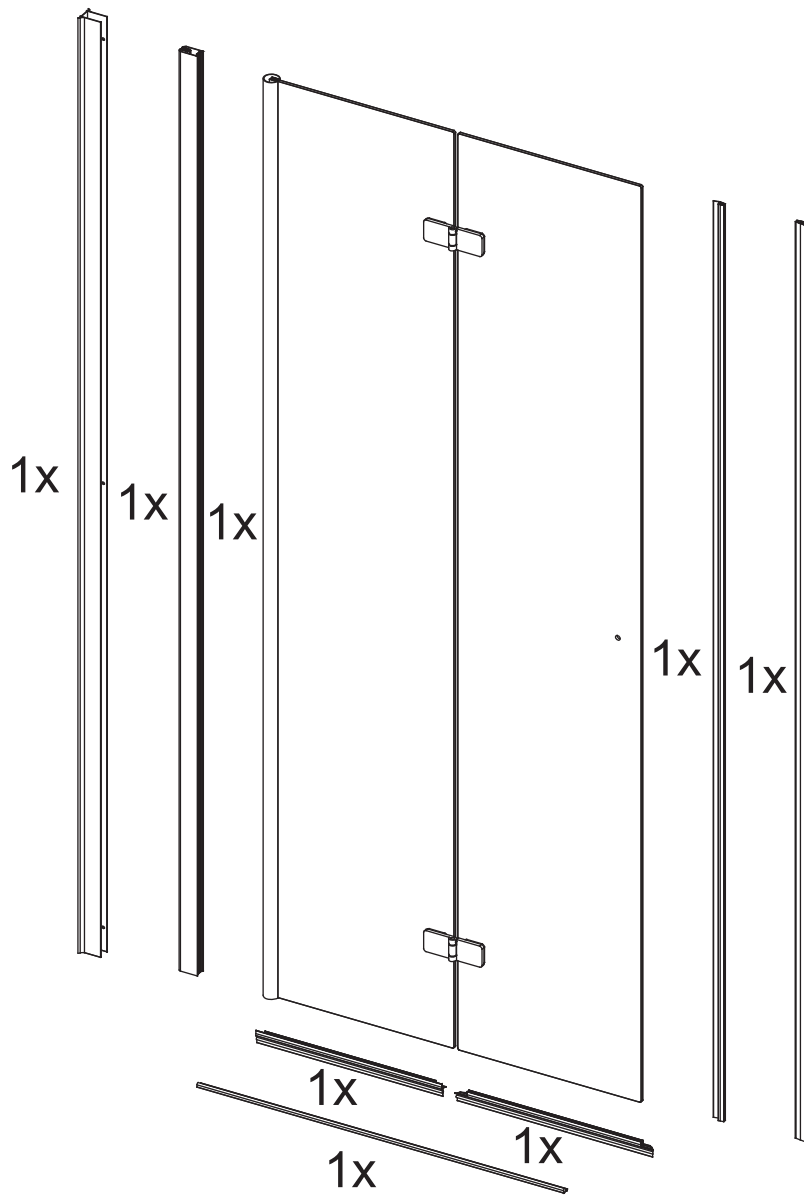

KTS WALK-IN

A	x4		G1	x1	
		ST4X30			
H1	x2		H2	x1	
		ST4X30			
B	x6		C2	x1	
E	x1		G2	x3	
					ST3.5X9.5
F	x1		C1	x3	
C3	x1		W	x1	
C3	x1		D1	x1	
					Ø2.8 mm
			D1	x1	

1	x1		6	x4	
1	x1		7	x2	
2	x1		8	x3	
2	x1		9	x3	
3	x1		11	x1	
3	x1		11	x1	
3	x1		12	x3	
4	x1			x1	
5	x4				

P5-P17

+

P18-P32

X2

P33-P43

L:

800 750mm-770mm

900 850mm-870mm

1000 950mm-970mm

W:

800	785mm-800mm
900	885mm-900mm
1000	985mm-1000mm

P11-P12

P13-P14

L:		W:	
800	780mm-800mm	800	785mm-800mm
900	880mm-900mm	900	885mm-900mm
1000	980mm-1000mm	1000	985mm-1000mm

L:		W:	
800	780mm-800mm	800	785mm-800mm
900	880mm-900mm	900	885mm-900mm
1000	980mm-1000mm	1000	985mm-1000mm

L:

800 750mm-770mm

900 850mm-870mm

1000 950mm-970mm