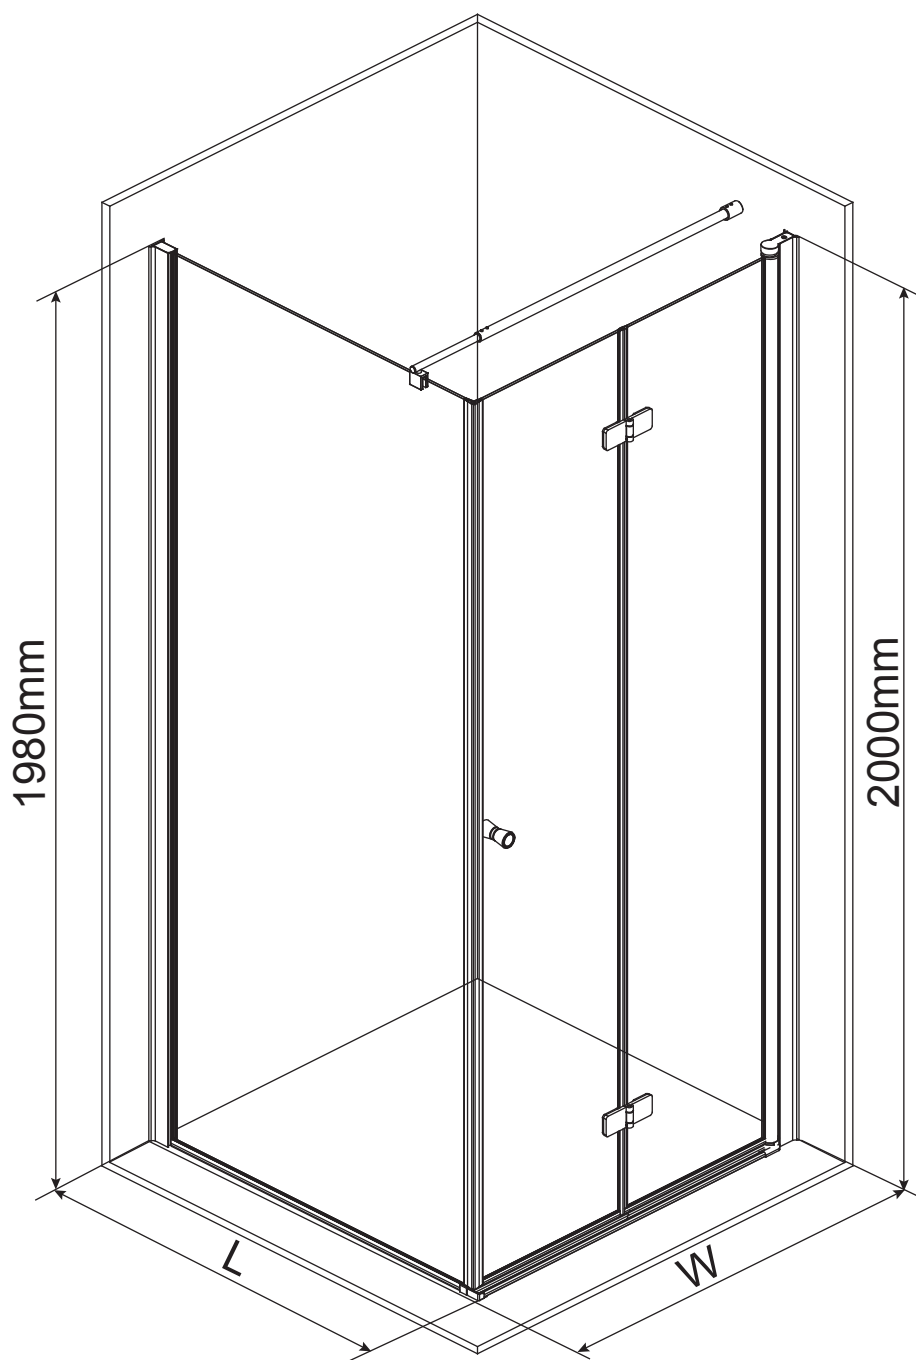

KTS WALK-IN

A	x4		G1	x1	
		ST4X30			
H1	x2		H2	x1	
		ST4X30			
B	x6		C2	x1	
E	x1		G2	x3	
					ST3.5X9.5
F	x1		C1	x3	
C3	x1		W	x1	
C3	x1		D1	x1	
					Ø2.8 mm
			D1	x1	

1	x1		6	x4	
1	x1		7	x2	
2	x1		8	x3	
2	x1		9	x3	
3	x1		11	x1	
3	x1		11	x1	
3	x1		12	x3	
4	x1			x1	
5	x4				

P5-P17

+

P18-P32

X2

P33-P43

L:

800 750mm-770mm

900 850mm-870mm

1000 950mm-970mm

W:

800	785mm-800mm
900	885mm-900mm
1000	985mm-1000mm

P11-P12

P13-P14

L:		W:	
800	780mm-800mm	800	785mm-800mm
900	880mm-900mm	900	885mm-900mm
1000	980mm-1000mm	1000	985mm-1000mm

L:		W:	
800	780mm-800mm	800	785mm-800mm
900	880mm-900mm	900	885mm-900mm
1000	980mm-1000mm	1000	985mm-1000mm

L:

800 750mm-770mm

900 850mm-870mm

1000 950mm-970mm