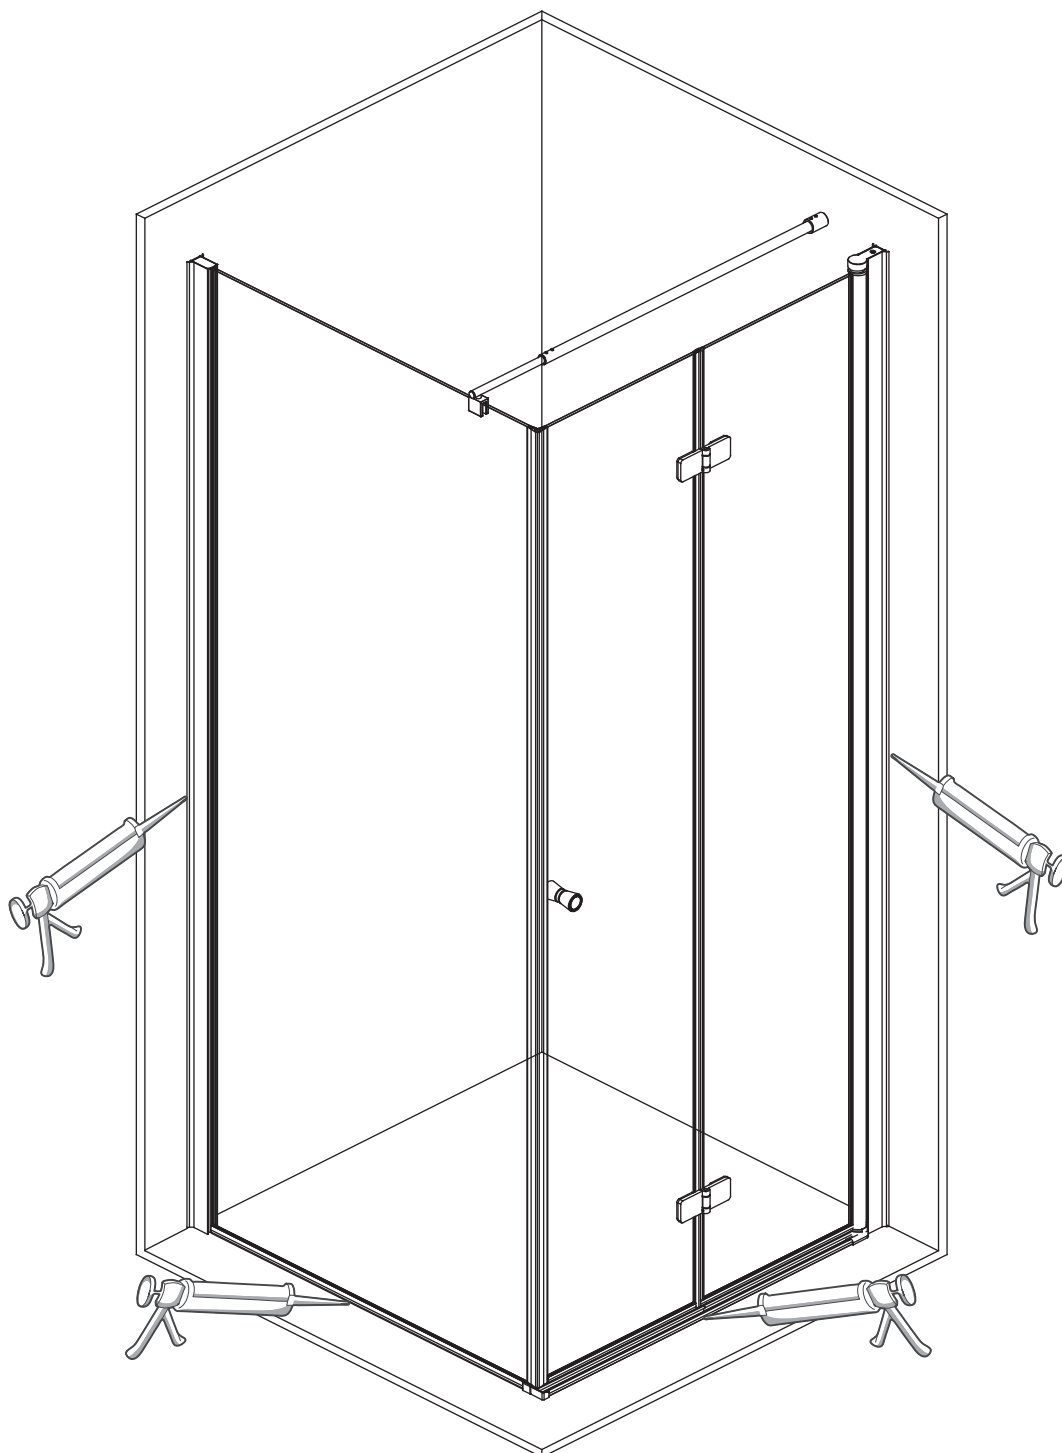

KTS WALK-IN

A	x4		G1	x1	
		ST4X30			
H1	x2		H2	x1	
		ST4X30			
B	x6		C2	x1	
E	x1		G2	x3	
					ST3.5X9.5
F	x1		C1	x3	
C3	x1		W	x1	
C3	x1		D1	x1	
					Ø2.8 mm
			D1	x1	

1	x1		6	x4	
1	x1		7	x2	
2	x1		8	x3	
2	x1		9	x3	
3	x1		11	x1	
3	x1		11	x1	
3	x1		12	x3	
4	x1			x1	
5	x4				

P5-P17

+

P18-P32

X2

P33-P43

L:

800 750mm-770mm

900 850mm-870mm

1000 950mm-970mm

W:

800	785mm-800mm
900	885mm-900mm
1000	985mm-1000mm

P11-P12

P13-P14

L:		W:	
800	780mm-800mm	800	785mm-800mm
900	880mm-900mm	900	885mm-900mm
1000	980mm-1000mm	1000	985mm-1000mm

L:		W:	
800	780mm-800mm	800	785mm-800mm
900	880mm-900mm	900	885mm-900mm
1000	980mm-1000mm	1000	985mm-1000mm

L:

800 750mm-770mm

900 850mm-870mm

1000 950mm-970mm