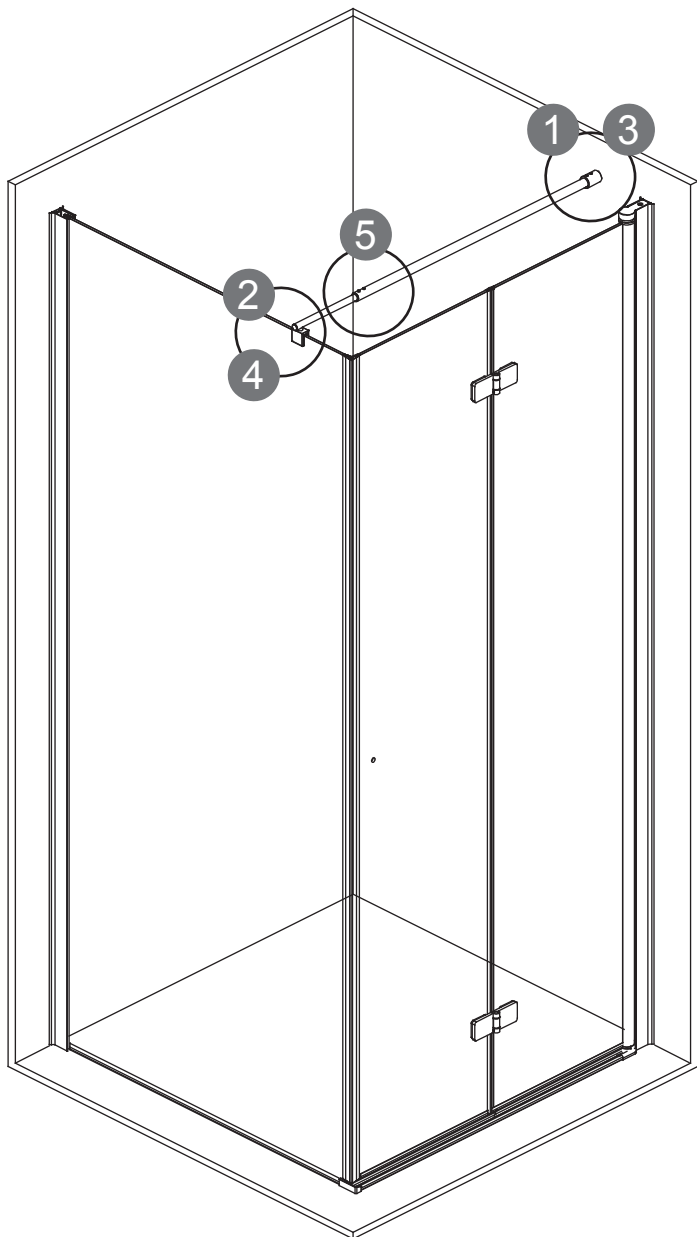

KTS WALK-IN

A	x4		G1	x1	
		ST4X30			
H1	x2		H2	x1	
		ST4X30			
B	x6		C2	x1	
E	x1		G2	x3	
					ST3.5X9.5
F	x1		C1	x3	
C3	x1		W	x1	
C3	x1		D1	x1	
					Ø2.8 mm
			D1	x1	

1	x1		6	x4	
1	x1		7	x2	
2	x1		8	x3	
2	x1		9	x3	
3	x1		11	x1	
3	x1		11	x1	
3	x1		12	x3	
4	x1			x1	
5	x4				

P5-P17

+

P18-P32

X2

P33-P43

L:

800 750mm-770mm

900 850mm-870mm

1000 950mm-970mm

W:

800	785mm-800mm
900	885mm-900mm
1000	985mm-1000mm

P11-P12

P13-P14

L:		W:	
800	780mm-800mm	800	785mm-800mm
900	880mm-900mm	900	885mm-900mm
1000	980mm-1000mm	1000	985mm-1000mm

L:		W:	
800	780mm-800mm	800	785mm-800mm
900	880mm-900mm	900	885mm-900mm
1000	980mm-1000mm	1000	985mm-1000mm

L:

800 750mm-770mm

900 850mm-870mm

1000 950mm-970mm