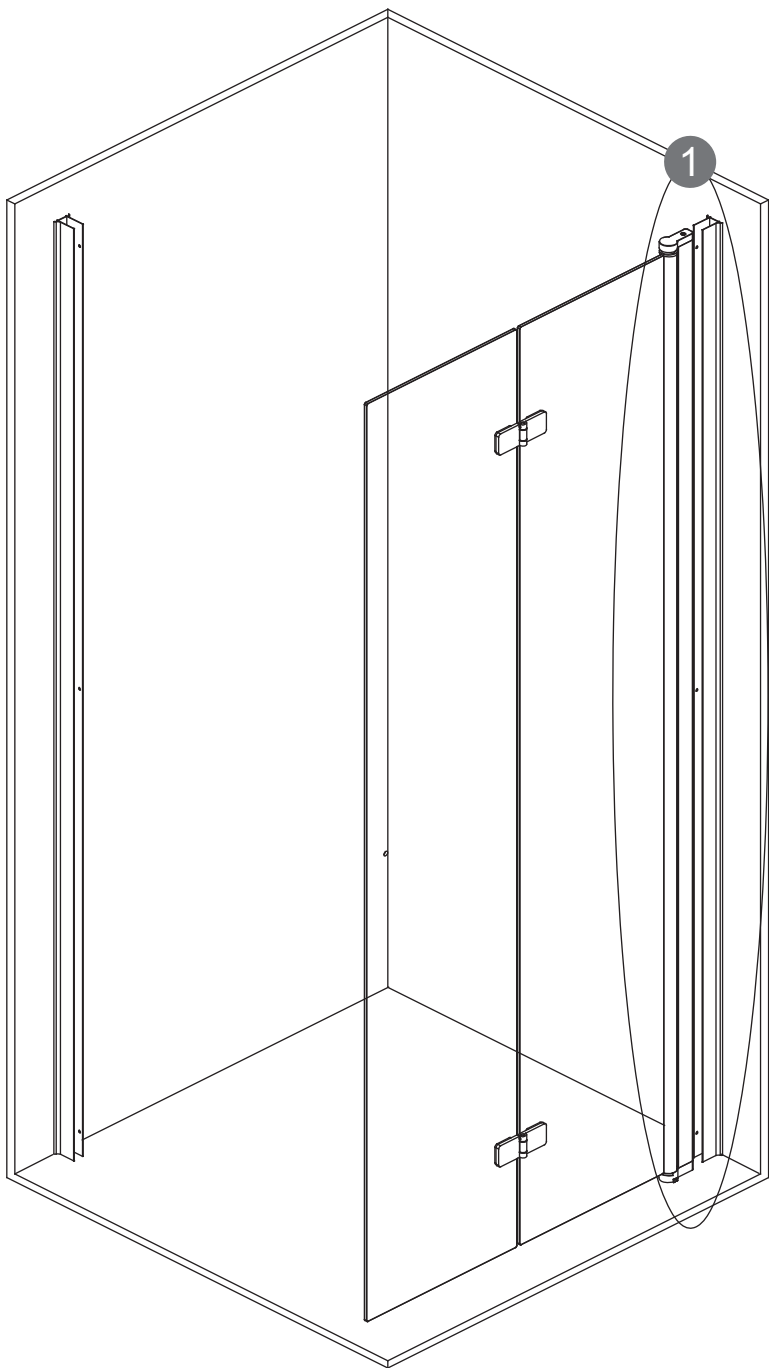

## KTS WALK-IN

A	x4	 ST4X30	G1	x1	
H1	x2	 ST4X30	H2	x1	
B	x6		C2	x1	
E	x1		G2	x3	 ST3.5X9.5
F	x1		C1	x3	
C3	x1		W	x1	
C3	x1		D1	x1	 Ø2.8 mm
			D1	x1	

1	x1		6	x4	
1	x1		7	x2	
2	x1		8	x3	
2	x1		9	x3	
3	x1		11	x1	
3	x1		11	x1	
3	x1		12	x3	
4	x1			x1	
5	x4				

P5-P17

+

P18-P32

X2

P33-P43

**L:**

800     750mm-770mm

900     850mm-870mm

1000    950mm-970mm

**W:**

800	785mm-800mm
900	885mm-900mm
1000	985mm-1000mm

P11-P12

P13-P14

L:		W:	
800	780mm-800mm	800	785mm-800mm
900	880mm-900mm	900	885mm-900mm
1000	980mm-1000mm	1000	985mm-1000mm

L:		W:	
800	780mm-800mm	800	785mm-800mm
900	880mm-900mm	900	885mm-900mm
1000	980mm-1000mm	1000	985mm-1000mm

L:

800      750mm-770mm

900      850mm-870mm

1000    950mm-970mm