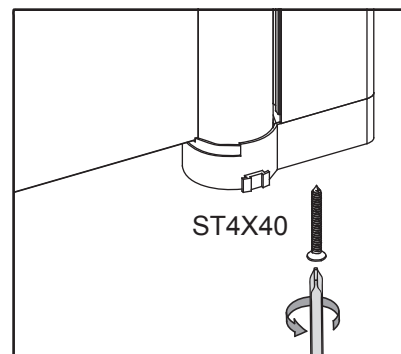

## KTS WALK-IN

A	x4	 ST4X30	G1	x1	
H1	x2	 ST4X30	H2	x1	
B	x6		C2	x1	
E	x1		G2	x3	 ST3.5X9.5
F	x1		C1	x3	
C3	x1		W	x1	
C3	x1		D1	x1	 Ø2.8 mm
			D1	x1	

1	x1		6	x4	
1	x1		7	x2	
2	x1		8	x3	
2	x1		9	x3	
3	x1		11	x1	
3	x1		11	x1	
3	x1		12	x3	
4	x1			x1	
5	x4				

P5-P17

+

P18-P32

X2

P33-P43

**L:**

800     750mm-770mm

900     850mm-870mm

1000    950mm-970mm

**W:**

800	785mm-800mm
900	885mm-900mm
1000	985mm-1000mm

P11-P12

P13-P14

L:		W:	
800	780mm-800mm	800	785mm-800mm
900	880mm-900mm	900	885mm-900mm
1000	980mm-1000mm	1000	985mm-1000mm

L:		W:	
800	780mm-800mm	800	785mm-800mm
900	880mm-900mm	900	885mm-900mm
1000	980mm-1000mm	1000	985mm-1000mm

L:

800      750mm-770mm

900      850mm-870mm

1000    950mm-970mm