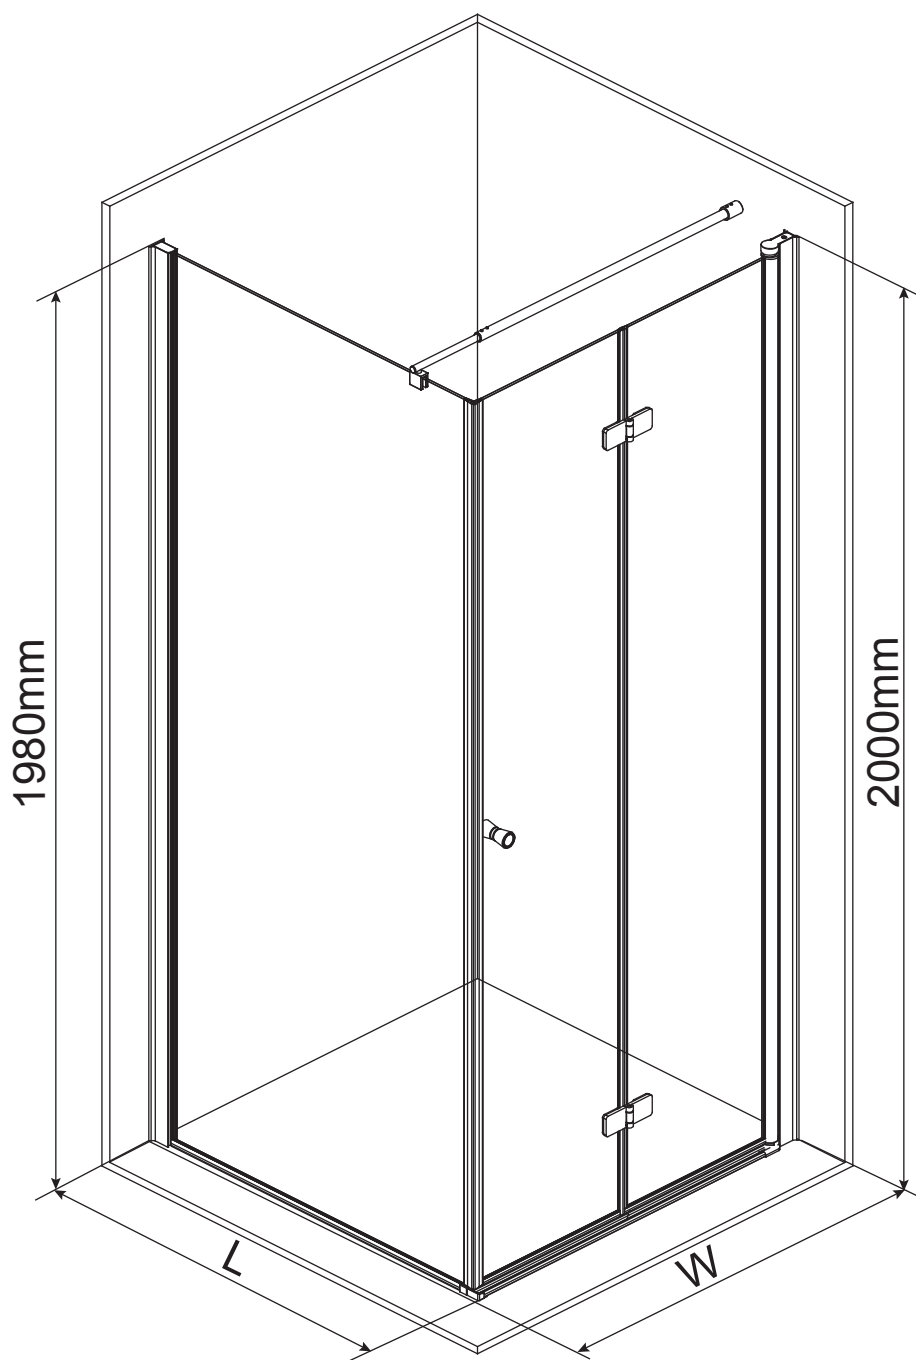

KTS WALK-IN

A	x4		G1	x1	
		ST4X30			
H1	x2		H2	x1	
		ST4X30			
B	x6		C2	x1	
E	x1		G2	x3	
					ST3.5X9.5
F	x1		C1	x3	
C3	x1		W	x1	
C3	x1		D1	x1	
					Ø2.8 mm
			D1	x1	

1	x1		6	x4	
1	x1		7	x2	
2	x1		8	x3	
2	x1		9	x3	
3	x1		11	x1	
3	x1		11	x1	
3	x1		12	x3	
4	x1			x1	
5	x4				

P5-P17

+

P18-P32

X2

P33-P43

L:

800 750mm-770mm

900 850mm-870mm

1000 950mm-970mm

W:

800	785mm-800mm
900	885mm-900mm
1000	985mm-1000mm

P11-P12

P13-P14

L:		W:	
800	780mm-800mm	800	785mm-800mm
900	880mm-900mm	900	885mm-900mm
1000	980mm-1000mm	1000	985mm-1000mm

L:		W:	
800	780mm-800mm	800	785mm-800mm
900	880mm-900mm	900	885mm-900mm
1000	980mm-1000mm	1000	985mm-1000mm

L:	
800	750mm-770mm
900	850mm-870mm
1000	950mm-970mm