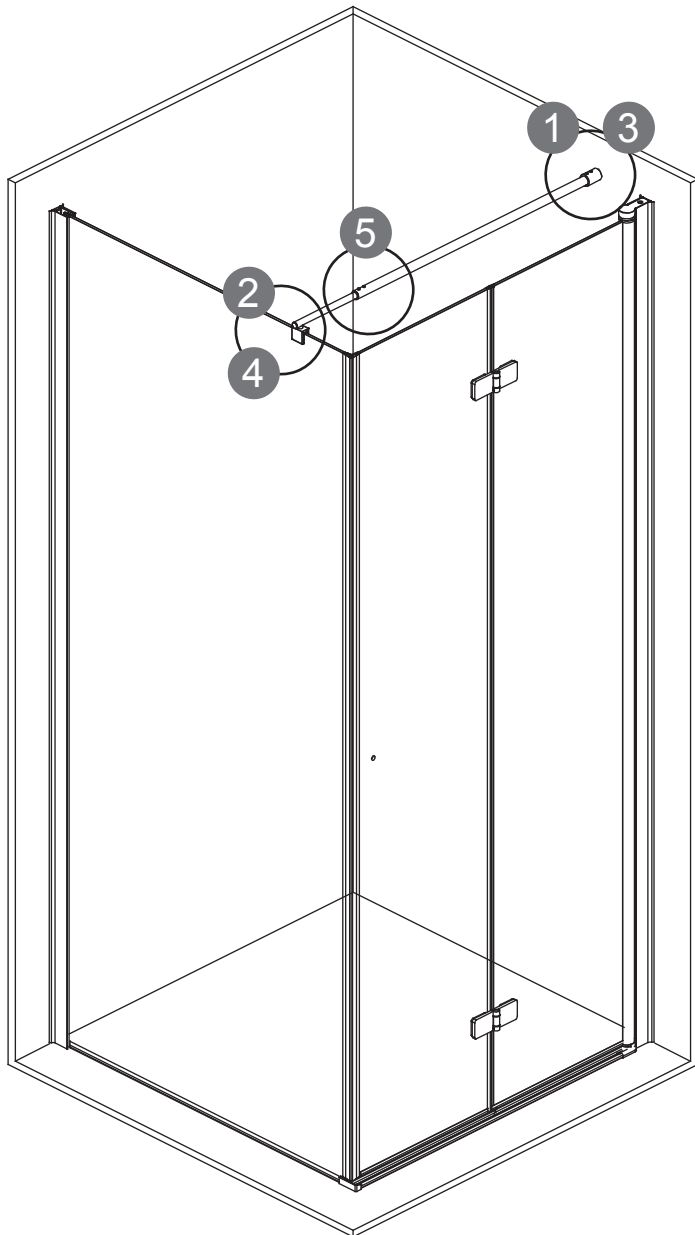

KTS WALK-IN

A	x4		G1	x1	
		ST4X30			
H1	x2		H2	x1	
		ST4X30			
B	x6		C2	x1	
E	x1		G2	x3	
					ST3.5X9.5
F	x1		C1	x3	
C3	x1		W	x1	
C3	x1		D1	x1	
					Ø2.8 mm
			D1	x1	

1	x1		6	x4	
1	x1		7	x2	
2	x1		8	x3	
2	x1		9	x3	
3	x1		11	x1	
3	x1		11	x1	
3	x1		12	x3	
4	x1			x1	
5	x4				

P5-P17

+

P18-P32

X2

P33-P43

L:

800 750mm-770mm

900 850mm-870mm

1000 950mm-970mm

W:

800	785mm-800mm
900	885mm-900mm
1000	985mm-1000mm

P11-P12

P13-P14

L:		W:	
800	780mm-800mm	800	785mm-800mm
900	880mm-900mm	900	885mm-900mm
1000	980mm-1000mm	1000	985mm-1000mm

L:		W:	
800	780mm-800mm	800	785mm-800mm
900	880mm-900mm	900	885mm-900mm
1000	980mm-1000mm	1000	985mm-1000mm

L:	
800	750mm-770mm
900	850mm-870mm
1000	950mm-970mm