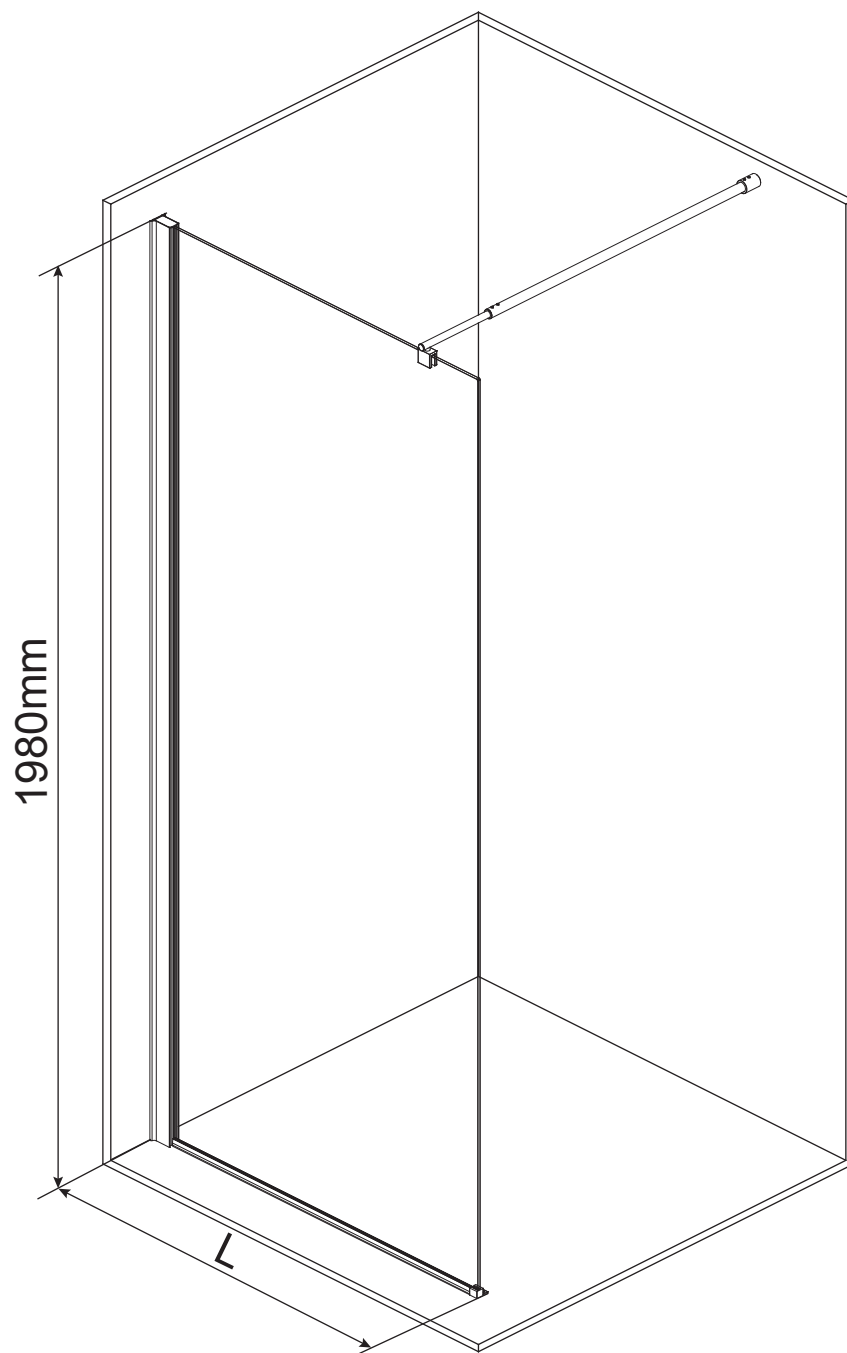

KTS WALK-IN

A	x4		G1	x1	
		ST4X30			
H1	x2		H2	x1	
		ST4X30			
B	x6		C2	x1	
E	x1		G2	x3	
					ST3.5X9.5
F	x1		C1	x3	
C3	x1		W	x1	
C3	x1		D1	x1	
					Ø2.8 mm
			D1	x1	

1	x1		6	x4	
1	x1		7	x2	
2	x1		8	x3	
2	x1		9	x3	
3	x1		11	x1	
3	x1		11	x1	
3	x1		12	x3	
4	x1			x1	
5	x4				

P5-P17

+

P18-P32

X2

P33-P43

L:

800 750mm-770mm

900 850mm-870mm

1000 950mm-970mm

W:

800	785mm-800mm
900	885mm-900mm
1000	985mm-1000mm

P11-P12

P13-P14

L:		W:	
800	780mm-800mm	800	785mm-800mm
900	880mm-900mm	900	885mm-900mm
1000	980mm-1000mm	1000	985mm-1000mm

L:		W:	
800	780mm-800mm	800	785mm-800mm
900	880mm-900mm	900	885mm-900mm
1000	980mm-1000mm	1000	985mm-1000mm

L:	
800	750mm-770mm
900	850mm-870mm
1000	950mm-970mm