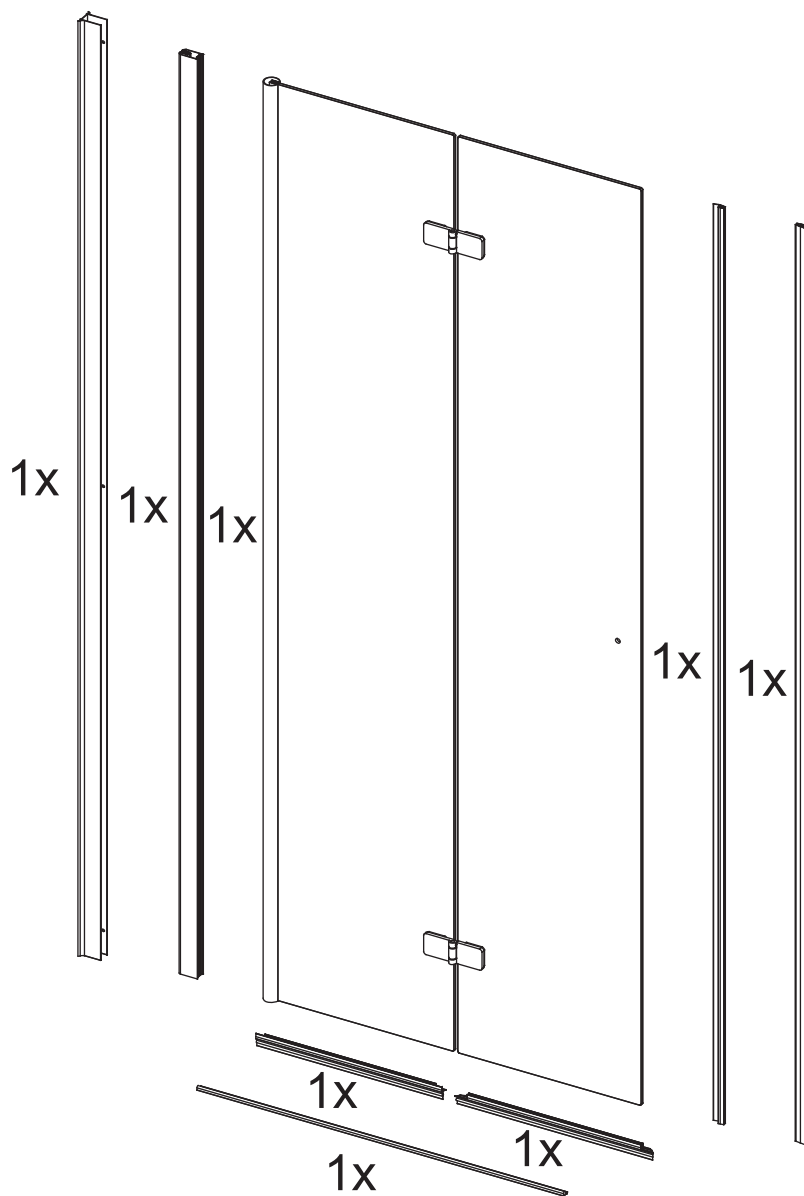

KTS WALK-IN

A	x4		G1	x1	
		ST4X30			
H1	x2		H2	x1	
		ST4X30			
B	x6		C2	x1	
E	x1		G2	x3	
					ST3.5X9.5
F	x1		C1	x3	
C3	x1		W	x1	
C3	x1		D1	x1	
					Ø2.8 mm
			D1	x1	

1	x1		6	x4	
1	x1		7	x2	
2	x1		8	x3	
2	x1		9	x3	
3	x1		11	x1	
3	x1		11	x1	
3	x1		12	x3	
4	x1			x1	
5	x4				

P5-P17

+

P18-P32

X2

P33-P43

L:

800 750mm-770mm

900 850mm-870mm

1000 950mm-970mm

W:

800	785mm-800mm
900	885mm-900mm
1000	985mm-1000mm

P11-P12

P13-P14

L:		W:	
800	780mm-800mm	800	785mm-800mm
900	880mm-900mm	900	885mm-900mm
1000	980mm-1000mm	1000	985mm-1000mm

L:		W:	
800	780mm-800mm	800	785mm-800mm
900	880mm-900mm	900	885mm-900mm
1000	980mm-1000mm	1000	985mm-1000mm

L:	
800	750mm-770mm
900	850mm-870mm
1000	950mm-970mm