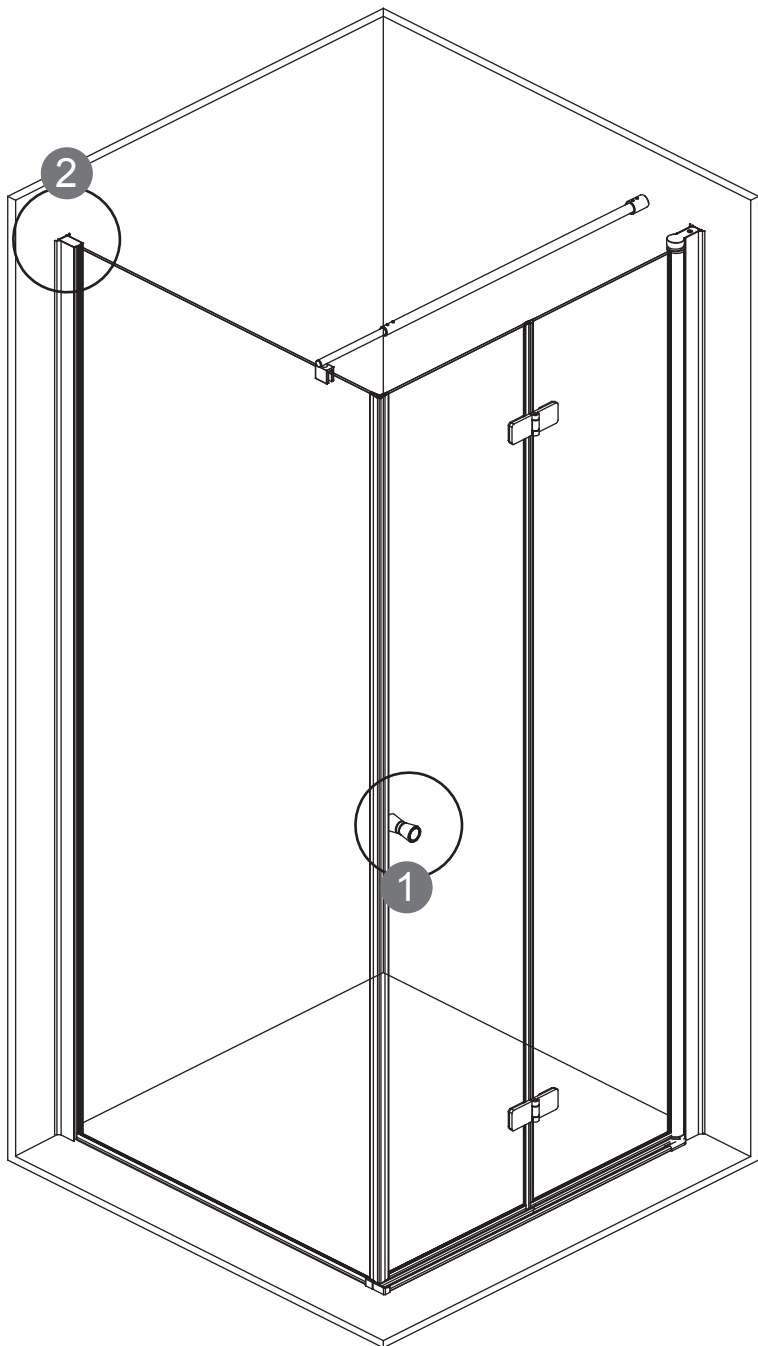

KTS WALK-IN

A	x4		G1	x1	
		ST4X30			
H1	x2		H2	x1	
		ST4X30			
B	x6		C2	x1	
E	x1		G2	x3	
					ST3.5X9.5
F	x1		C1	x3	
C3	x1		W	x1	
C3	x1		D1	x1	
					Ø2.8 mm
			D1	x1	

1	x1		6	x4	
1	x1		7	x2	
2	x1		8	x3	
2	x1		9	x3	
3	x1		11	x1	
3	x1		11	x1	
3	x1		12	x3	
4	x1			x1	
5	x4				

P5-P17

+

P18-P32

X2

P33-P43

L:

800 750mm-770mm

900 850mm-870mm

1000 950mm-970mm

W:

800	785mm-800mm
900	885mm-900mm
1000	985mm-1000mm

P11-P12

P13-P14

L:		W:	
800	780mm-800mm	800	785mm-800mm
900	880mm-900mm	900	885mm-900mm
1000	980mm-1000mm	1000	985mm-1000mm

L:		W:	
800	780mm-800mm	800	785mm-800mm
900	880mm-900mm	900	885mm-900mm
1000	980mm-1000mm	1000	985mm-1000mm

L:	
800	750mm-770mm
900	850mm-870mm
1000	950mm-970mm