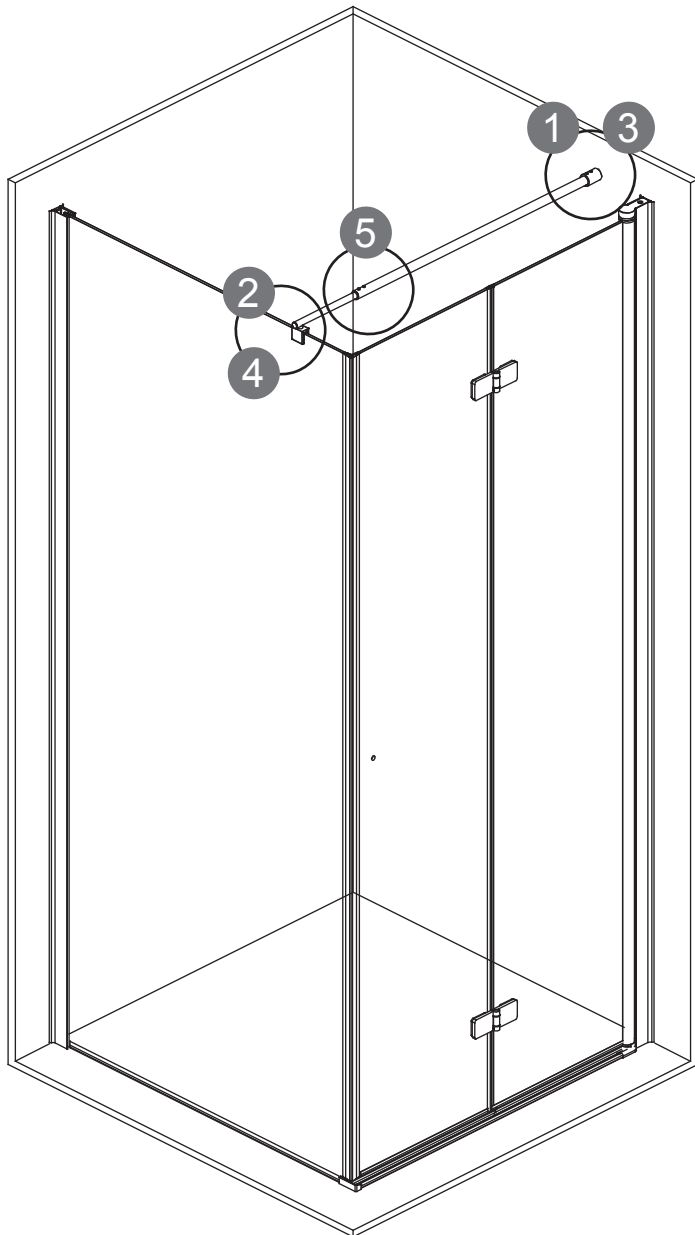

KTS WALK-IN

A	x4		G1	x1	
		ST4X30			
H1	x2		H2	x1	
		ST4X30			
B	x6		C2	x1	
E	x1		G2	x3	
					ST3.5X9.5
F	x1		C1	x3	
C3	x1		W	x1	
C3	x1		D1	x1	
					Ø2.8 mm
			D1	x1	

1	x1		6	x4	
1	x1		7	x2	
2	x1		8	x3	
2	x1		9	x3	
3	x1		11	x1	
3	x1		11	x1	
3	x1		12	x3	
4	x1			x1	
5	x4				

P5-P17

+

P18-P32

X2

P33-P43

L:

800 750mm-770mm

900 850mm-870mm

1000 950mm-970mm

W:

800	785mm-800mm
900	885mm-900mm
1000	985mm-1000mm

P11-P12

P13-P14

L:		W:	
800	780mm-800mm	800	785mm-800mm
900	880mm-900mm	900	885mm-900mm
1000	980mm-1000mm	1000	985mm-1000mm

L:		W:	
800	780mm-800mm	800	785mm-800mm
900	880mm-900mm	900	885mm-900mm
1000	980mm-1000mm	1000	985mm-1000mm

L:

800 750mm-770mm

900 850mm-870mm

1000 950mm-970mm