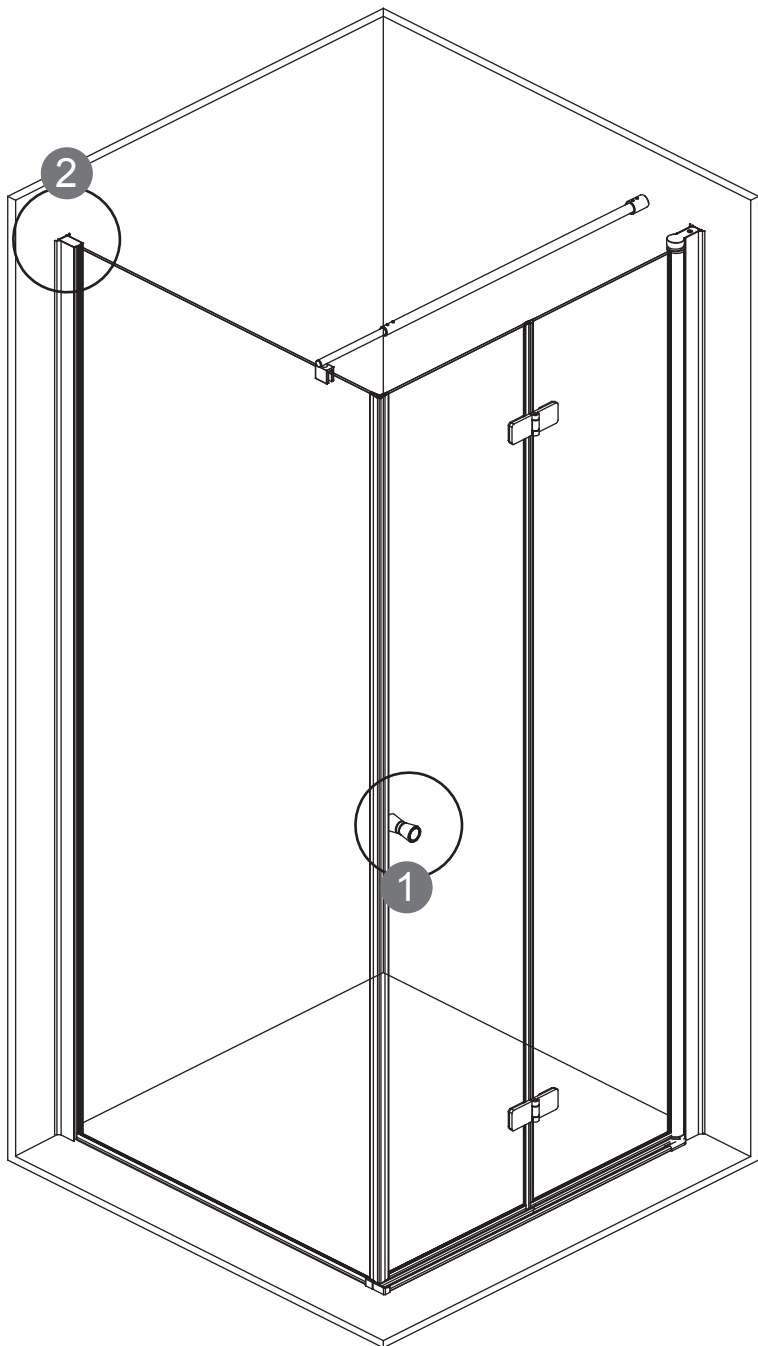

KTS WALK-IN

A	x4		G1	x1	
		ST4X30			
H1	x2		H2	x1	
		ST4X30			
B	x6		C2	x1	
E	x1		G2	x3	
					ST3.5X9.5
F	x1		C1	x3	
C3	x1		W	x1	
C3	x1		D1	x1	
					Ø2.8 mm
			D1	x1	

1	x1		6	x4	
1	x1		7	x2	
2	x1		8	x3	
2	x1		9	x3	
3	x1		11	x1	
3	x1		11	x1	
3	x1		12	x3	
4	x1			x1	
5	x4				

P5-P17

+

P18-P32

X2

P33-P43

L:

800 750mm-770mm

900 850mm-870mm

1000 950mm-970mm

W:

800	785mm-800mm
900	885mm-900mm
1000	985mm-1000mm

P11-P12

P13-P14

L:		W:	
800	780mm-800mm	800	785mm-800mm
900	880mm-900mm	900	885mm-900mm
1000	980mm-1000mm	1000	985mm-1000mm

L:		W:	
800	780mm-800mm	800	785mm-800mm
900	880mm-900mm	900	885mm-900mm
1000	980mm-1000mm	1000	985mm-1000mm

L:

800 750mm-770mm

900 850mm-870mm

1000 950mm-970mm