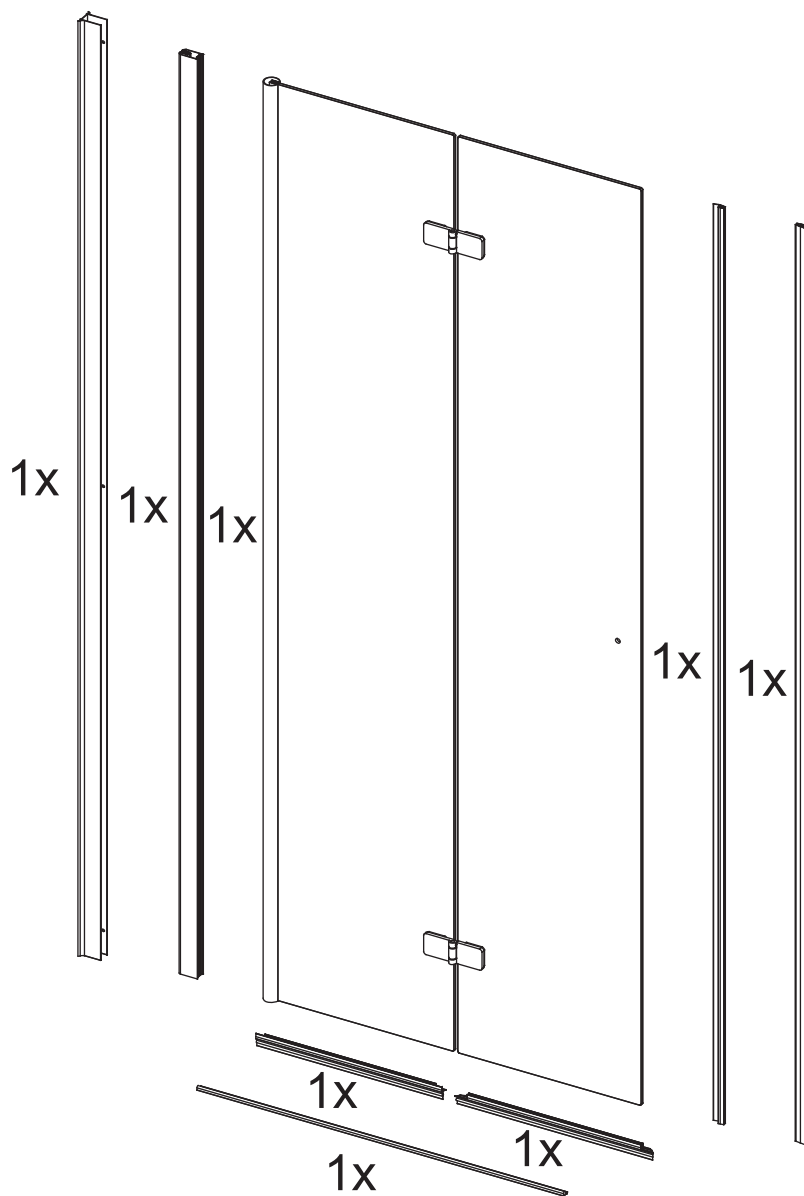

KTS WALK-IN

A	x4		G1	x1	
		ST4X30			
H1	x2		H2	x1	
		ST4X30			
B	x6		C2	x1	
E	x1		G2	x3	
					ST3.5X9.5
F	x1		C1	x3	
C3	x1		W	x1	
C3	x1		D1	x1	
					Ø2.8 mm
			D1	x1	

1	x1		6	x4	
1	x1		7	x2	
2	x1		8	x3	
2	x1		9	x3	
3	x1		11	x1	
3	x1		11	x1	
3	x1		12	x3	
4	x1			x1	
5	x4				

P5-P17

+

P18-P32

X2

P33-P43

L:

800 750mm-770mm

900 850mm-870mm

1000 950mm-970mm

W:

800	785mm-800mm
900	885mm-900mm
1000	985mm-1000mm

P11-P12

P13-P14

L:		W:	
800	780mm-800mm	800	785mm-800mm
900	880mm-900mm	900	885mm-900mm
1000	980mm-1000mm	1000	985mm-1000mm

L:		W:	
800	780mm-800mm	800	785mm-800mm
900	880mm-900mm	900	885mm-900mm
1000	980mm-1000mm	1000	985mm-1000mm

L:

800 750mm-770mm

900 850mm-870mm

1000 950mm-970mm