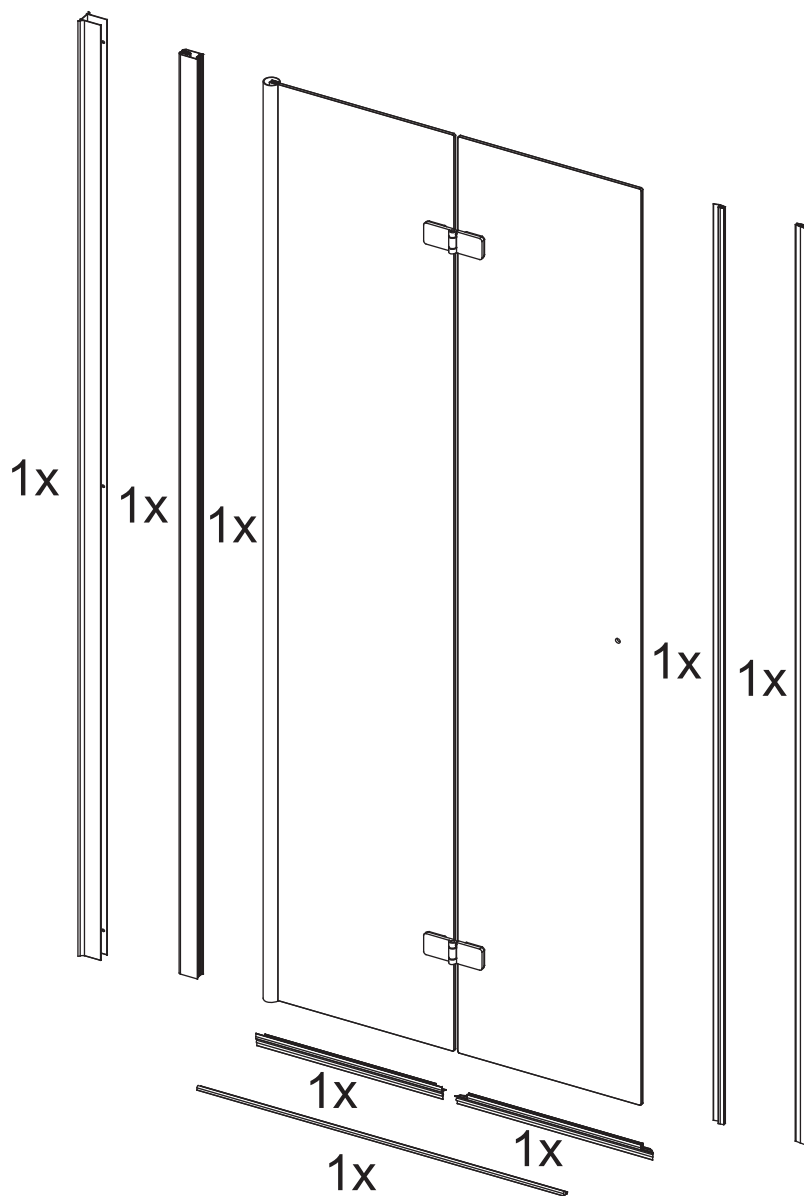

KTS WALK-IN

A	x4	 ST4X30	G1	x1	
H1	x2	 ST4X30	H2	x1	
B	x6		C2	x1	
E	x1		G2	x3	 ST3.5X9.5
F	x1		C1	x3	
C3	x1		W	x1	
C3	x1		D1	x1	 Ø2.8 mm
			D1	x1	

1	x1		6	x4	
1	x1		7	x2	
2	x1		8	x3	
2	x1		9	x3	
3	x1		11	x1	
3	x1		11	x1	
3	x1		12	x3	
4	x1			x1	
5	x4				

P5-P17

+

P18-P32

X2

P33-P43

L:

800 750mm-770mm

900 850mm-870mm

1000 950mm-970mm

W:

800	785mm-800mm
900	885mm-900mm
1000	985mm-1000mm

P11-P12

P13-P14

L:		W:	
800	780mm-800mm	800	785mm-800mm
900	880mm-900mm	900	885mm-900mm
1000	980mm-1000mm	1000	985mm-1000mm

L:		W:	
800	780mm-800mm	800	785mm-800mm
900	880mm-900mm	900	885mm-900mm
1000	980mm-1000mm	1000	985mm-1000mm

L:

800 750mm-770mm

900 850mm-870mm

1000 950mm-970mm