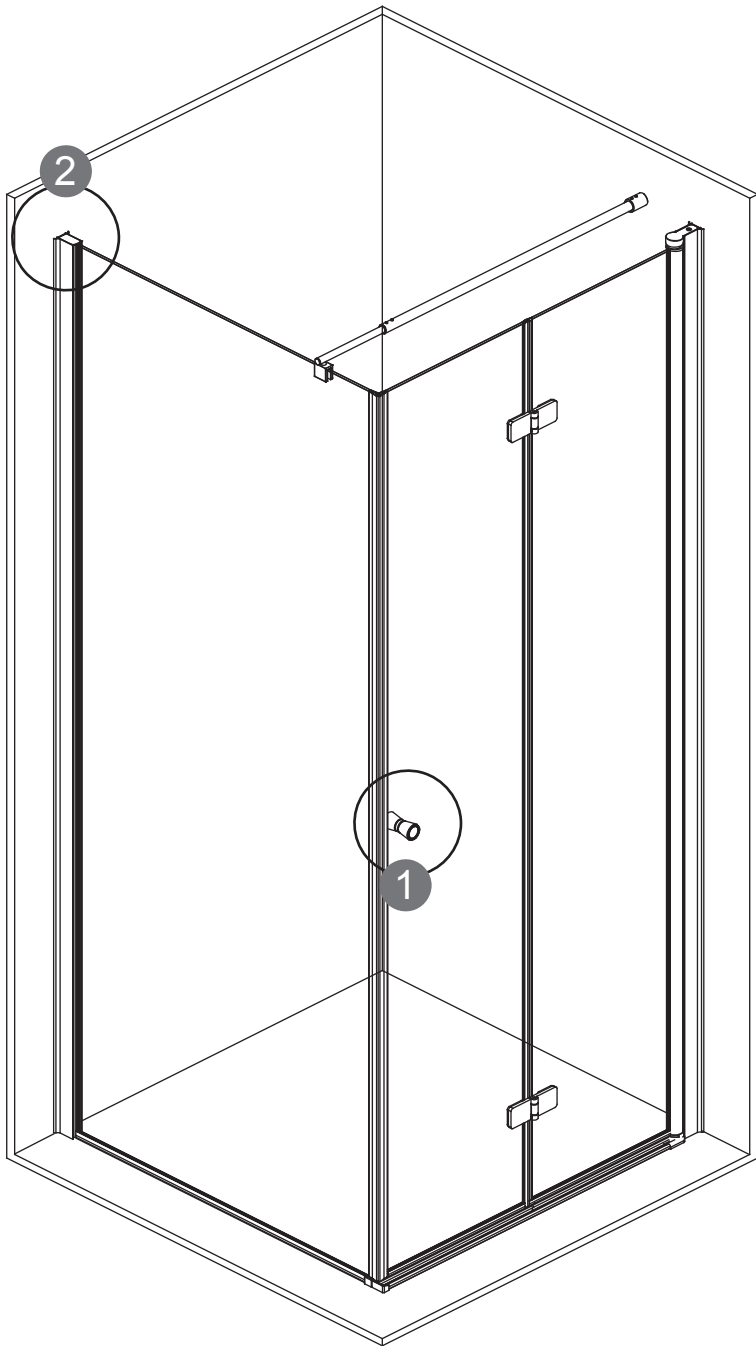

KTS WALK-IN

A	x4	 ST4X30	G1	x1	
H1	x2	 ST4X30	H2	x1	
B	x6		C2	x1	
E	x1		G2	x3	 ST3.5X9.5
F	x1		C1	x3	
C3	x1		W	x1	
C3	x1		D1	x1	 Ø2.8 mm
			D1	x1	

1	x1		6	x4	
1	x1		7	x2	
2	x1		8	x3	
2	x1		9	x3	
3	x1		11	x1	
3	x1		11	x1	
3	x1		12	x3	
4	x1			x1	
5	x4				

P5-P17

+

P18-P32

X2

P33-P43

L:

800 750mm-770mm

900 850mm-870mm

1000 950mm-970mm

W:

800	785mm-800mm
900	885mm-900mm
1000	985mm-1000mm

P11-P12

P13-P14

L:		W:	
800	780mm-800mm	800	785mm-800mm
900	880mm-900mm	900	885mm-900mm
1000	980mm-1000mm	1000	985mm-1000mm

L:		W:	
800	780mm-800mm	800	785mm-800mm
900	880mm-900mm	900	885mm-900mm
1000	980mm-1000mm	1000	985mm-1000mm

L:

800 750mm-770mm

900 850mm-870mm

1000 950mm-970mm