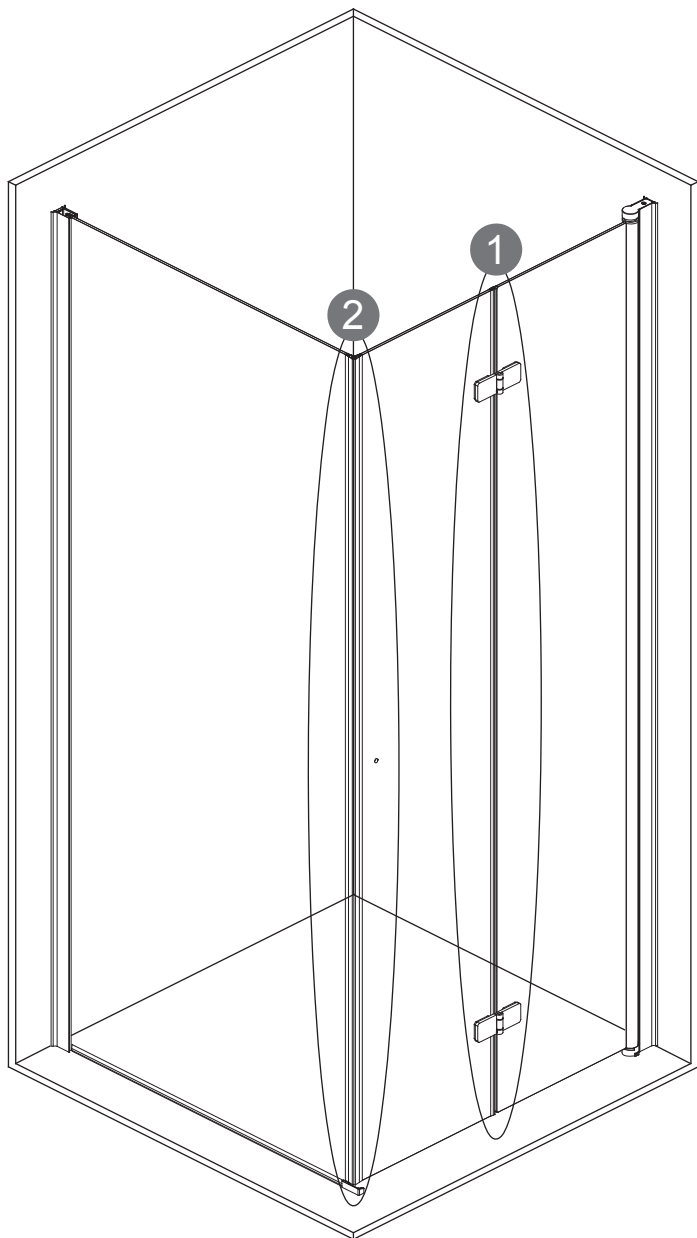

KTS WALK-IN

A	x4	 ST4X30	G1	x1	
H1	x2	 ST4X30	H2	x1	
B	x6		C2	x1	
E	x1		G2	x3	 ST3.5X9.5
F	x1		C1	x3	
C3	x1		W	x1	
C3	x1		D1	x1	 Ø2.8 mm
			D1	x1	

1	x1		6	x4	
1	x1		7	x2	
2	x1		8	x3	
2	x1		9	x3	
3	x1		11	x1	
3	x1		11	x1	
3	x1		12	x3	
4	x1			x1	
5	x4				

P5-P17

+

P18-P32

X2

P33-P43

L:

800 750mm-770mm

900 850mm-870mm

1000 950mm-970mm

W:

800	785mm-800mm
900	885mm-900mm
1000	985mm-1000mm

P11-P12

P13-P14

L:		W:	
800	780mm-800mm	800	785mm-800mm
900	880mm-900mm	900	885mm-900mm
1000	980mm-1000mm	1000	985mm-1000mm

L:		W:	
800	780mm-800mm	800	785mm-800mm
900	880mm-900mm	900	885mm-900mm
1000	980mm-1000mm	1000	985mm-1000mm

L:

800 750mm-770mm

900 850mm-870mm

1000 950mm-970mm