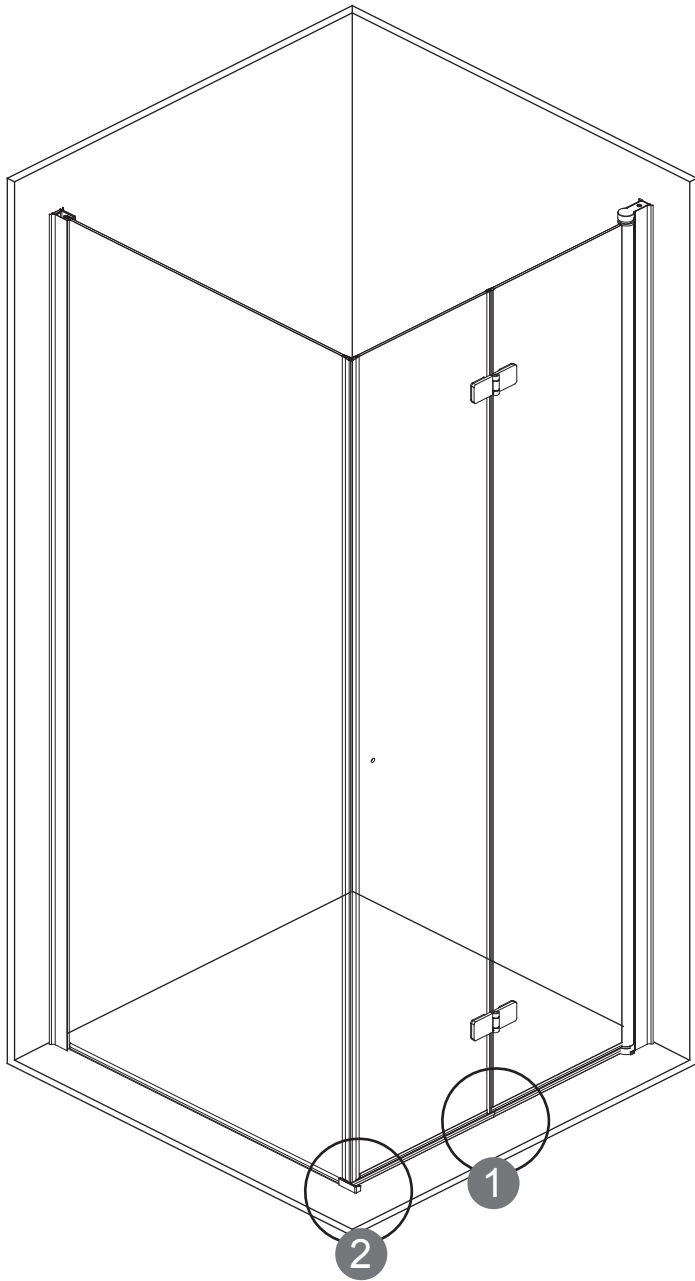

KTS WALK-IN

A	x4	 ST4X30	G1	x1	
H1	x2	 ST4X30	H2	x1	
B	x6		C2	x1	
E	x1		G2	x3	 ST3.5X9.5
F	x1		C1	x3	
C3	x1		W	x1	
C3	x1		D1	x1	 Ø2.8 mm
			D1	x1	

1	x1		6	x4	
1	x1		7	x2	
2	x1		8	x3	
2	x1		9	x3	
3	x1		11	x1	
3	x1		11	x1	
3	x1		12	x3	
4	x1			x1	
5	x4				

P5-P17

+

P18-P32

X2

P33-P43

L:

800 750mm-770mm

900 850mm-870mm

1000 950mm-970mm

W:

800	785mm-800mm
900	885mm-900mm
1000	985mm-1000mm

P11-P12

P13-P14

L:		W:	
800	780mm-800mm	800	785mm-800mm
900	880mm-900mm	900	885mm-900mm
1000	980mm-1000mm	1000	985mm-1000mm

L:		W:	
800	780mm-800mm	800	785mm-800mm
900	880mm-900mm	900	885mm-900mm
1000	980mm-1000mm	1000	985mm-1000mm

L:

800 750mm-770mm

900 850mm-870mm

1000 950mm-970mm