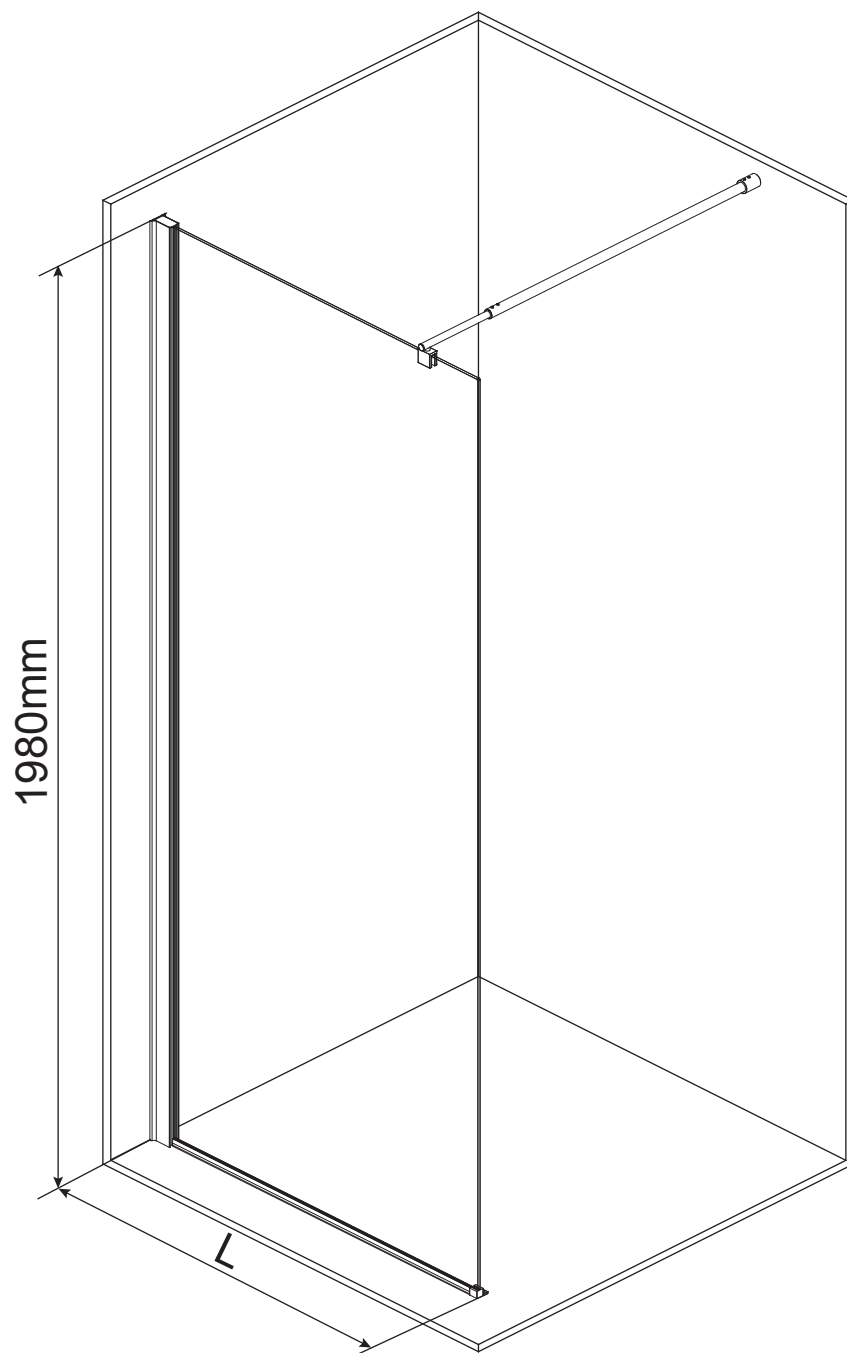

KTS WALK-IN

A	x4	 ST4X30	G1	x1	
H1	x2	 ST4X30	H2	x1	
B	x6		C2	x1	
E	x1		G2	x3	 ST3.5X9.5
F	x1		C1	x3	
C3	x1		W	x1	
C3	x1		D1	x1	 Ø2.8 mm
			D1	x1	

1	x1		6	x4	
1	x1		7	x2	
2	x1		8	x3	
2	x1		9	x3	
3	x1		11	x1	
3	x1		11	x1	
3	x1		12	x3	
4	x1			x1	
5	x4				

P5-P17

+

P18-P32

X2

P33-P43

L:

800 750mm-770mm

900 850mm-870mm

1000 950mm-970mm

W:

800	785mm-800mm
900	885mm-900mm
1000	985mm-1000mm

P11-P12

P13-P14

L:		W:	
800	780mm-800mm	800	785mm-800mm
900	880mm-900mm	900	885mm-900mm
1000	980mm-1000mm	1000	985mm-1000mm

L:		W:	
800	780mm-800mm	800	785mm-800mm
900	880mm-900mm	900	885mm-900mm
1000	980mm-1000mm	1000	985mm-1000mm

L:

800 750mm-770mm

900 850mm-870mm

1000 950mm-970mm