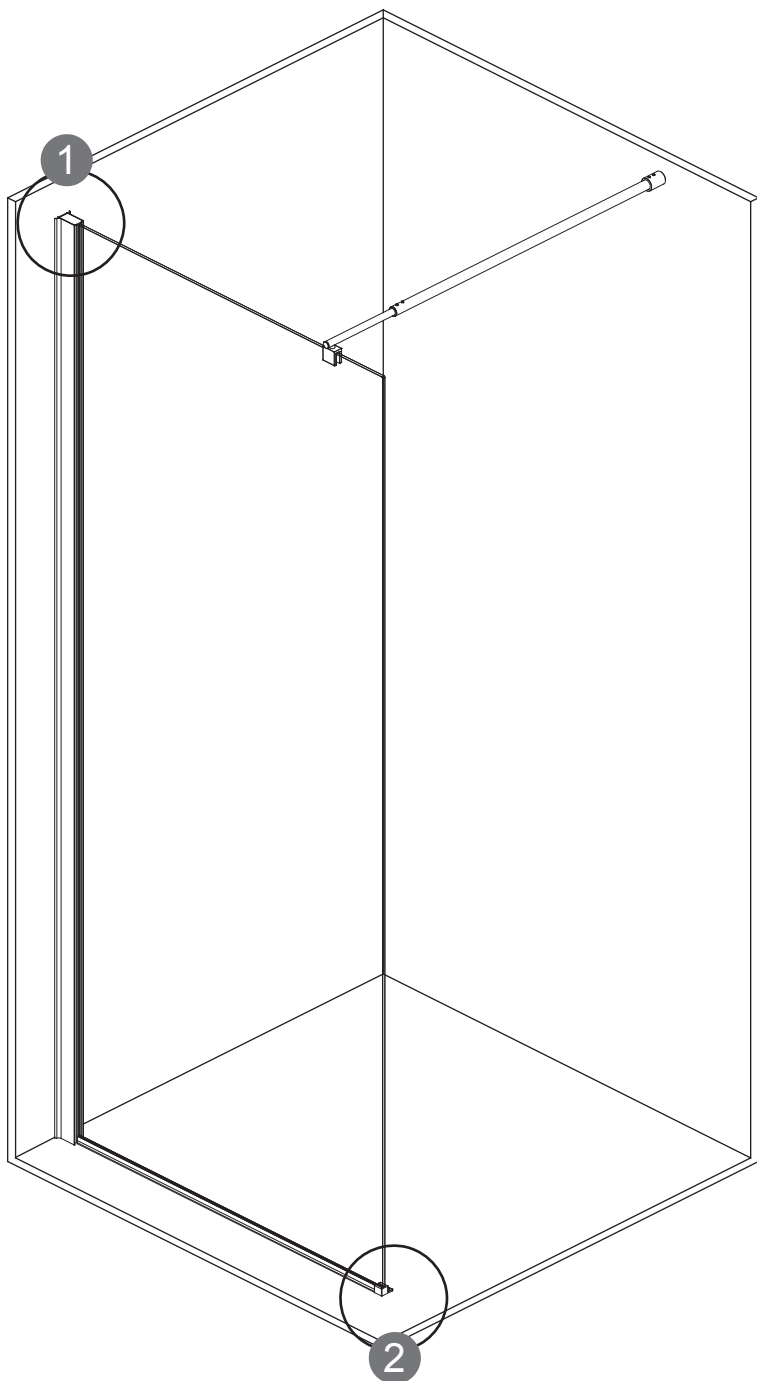

KTS WALK-IN

A	x4	 ST4X30	G1	x1	
H1	x2	 ST4X30	H2	x1	
B	x6		C2	x1	
E	x1		G2	x3	 ST3.5X9.5
F	x1		C1	x3	
C3	x1		W	x1	
C3	x1		D1	x1	 Ø2.8 mm
			D1	x1	

1	x1		6	x4	
1	x1		7	x2	
2	x1		8	x3	
2	x1		9	x3	
3	x1		11	x1	
3	x1		11	x1	
3	x1		12	x3	
4	x1			x1	
5	x4				

P5-P17

+

P18-P32

X2

P33-P43

L:

800 750mm-770mm

900 850mm-870mm

1000 950mm-970mm

W:

800	785mm-800mm
900	885mm-900mm
1000	985mm-1000mm

P11-P12

P13-P14

L:		W:	
800	780mm-800mm	800	785mm-800mm
900	880mm-900mm	900	885mm-900mm
1000	980mm-1000mm	1000	985mm-1000mm

L:		W:	
800	780mm-800mm	800	785mm-800mm
900	880mm-900mm	900	885mm-900mm
1000	980mm-1000mm	1000	985mm-1000mm

L:

800 750mm-770mm

900 850mm-870mm

1000 950mm-970mm