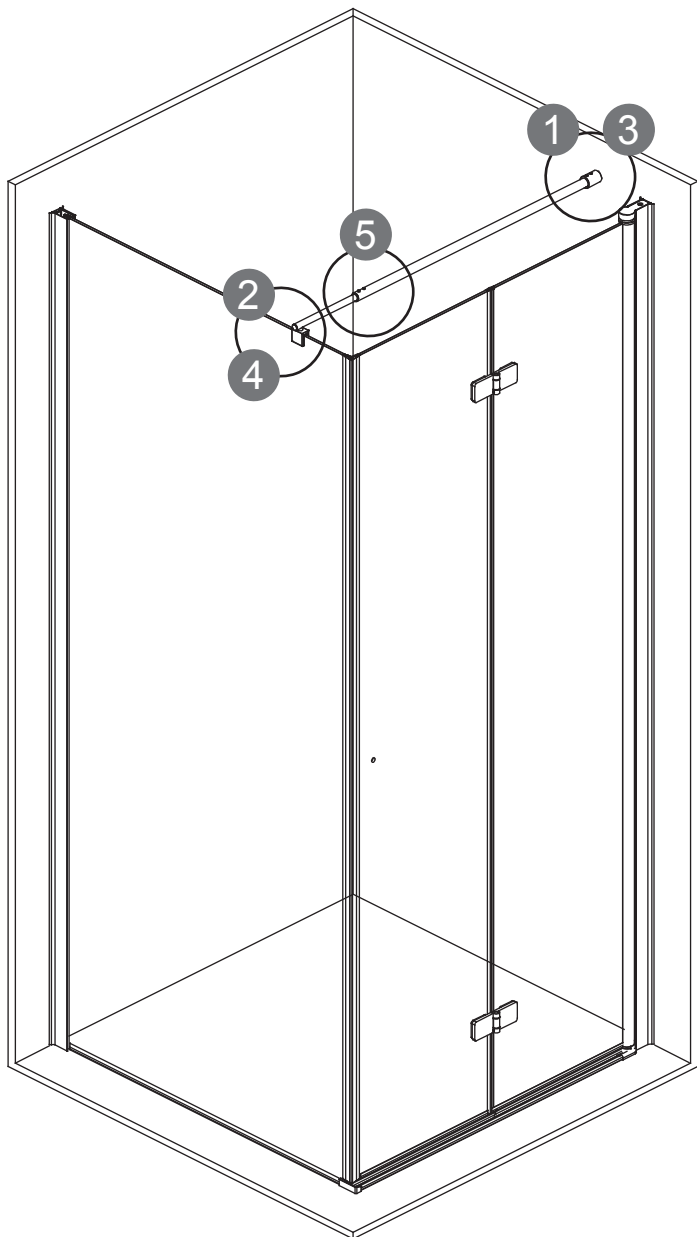

KTS WALK-IN

A	x4	 ST4X30	G1	x1	
H1	x2	 ST4X30	H2	x1	
B	x6		C2	x1	
E	x1		G2	x3	 ST3.5X9.5
F	x1		C1	x3	
C3	x1		W	x1	
C3	x1		D1	x1	 Ø2.8 mm
			D1	x1	

1	x1		6	x4	
1	x1		7	x2	
2	x1		8	x3	
2	x1		9	x3	
3	x1		11	x1	
3	x1		11	x1	
3	x1		12	x3	
4	x1			x1	
5	x4				

P5-P17

+

P18-P32

X2

P33-P43

L:

800 750mm-770mm

900 850mm-870mm

1000 950mm-970mm

W:

800	785mm-800mm
900	885mm-900mm
1000	985mm-1000mm

P11-P12

P13-P14

L:		W:	
800	780mm-800mm	800	785mm-800mm
900	880mm-900mm	900	885mm-900mm
1000	980mm-1000mm	1000	985mm-1000mm

L:		W:	
800	780mm-800mm	800	785mm-800mm
900	880mm-900mm	900	885mm-900mm
1000	980mm-1000mm	1000	985mm-1000mm

L:

800 750mm-770mm

900 850mm-870mm

1000 950mm-970mm