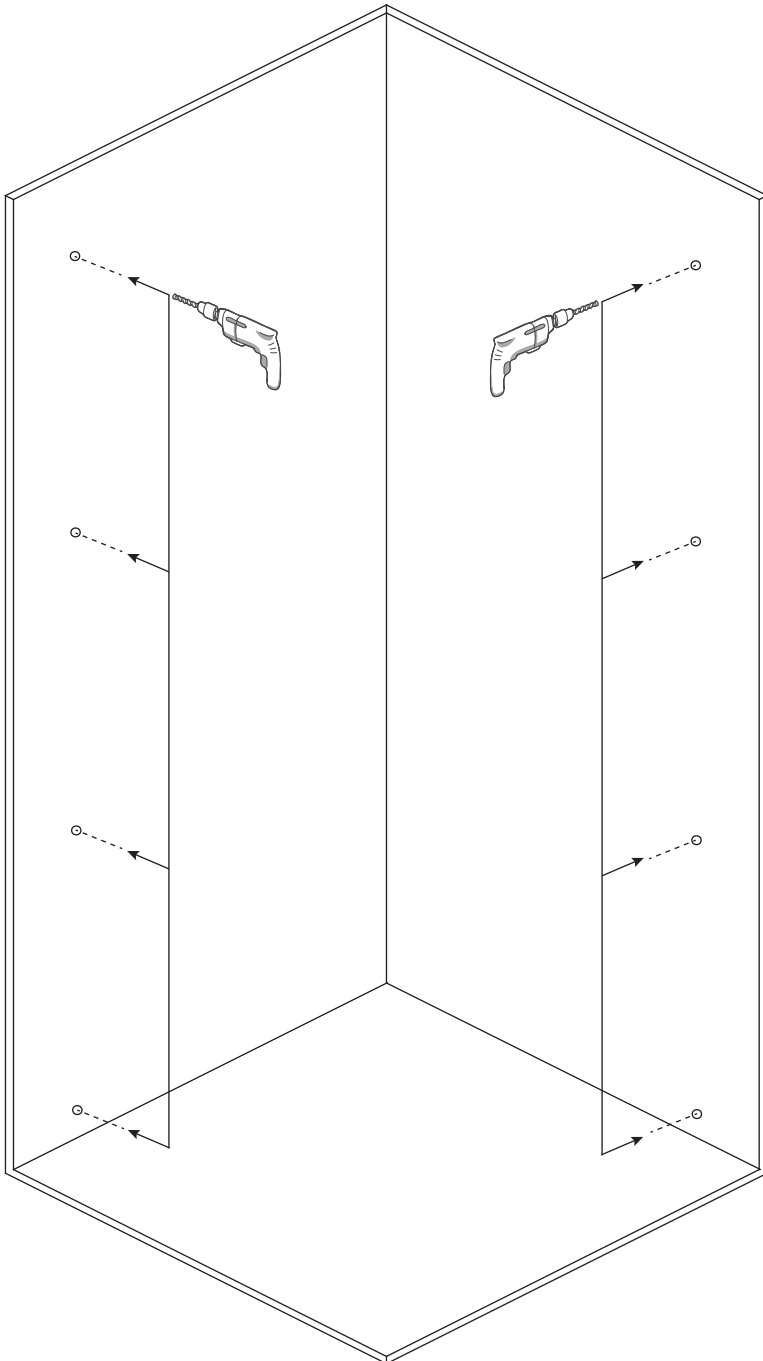

KTS WALK-IN

A	x4	 ST4X30	G1	x1	
H1	x2	 ST4X30	H2	x1	
B	x6		C2	x1	
E	x1		G2	x3	 ST3.5X9.5
F	x1		C1	x3	
C3	x1		W	x1	
C3	x1		D1	x1	 Ø2.8 mm
			D1	x1	

1	x1		6	x4	
1	x1		7	x2	
2	x1		8	x3	
2	x1		9	x3	
3	x1		11	x1	
3	x1		11	x1	
3	x1		12	x3	
4	x1			x1	
5	x4				

P5-P17

+

P18-P32

X2

P33-P43

L:

800 750mm-770mm

900 850mm-870mm

1000 950mm-970mm

W:

800	785mm-800mm
900	885mm-900mm
1000	985mm-1000mm

P11-P12

P13-P14

L:		W:	
800	780mm-800mm	800	785mm-800mm
900	880mm-900mm	900	885mm-900mm
1000	980mm-1000mm	1000	985mm-1000mm

L:		W:	
800	780mm-800mm	800	785mm-800mm
900	880mm-900mm	900	885mm-900mm
1000	980mm-1000mm	1000	985mm-1000mm

L:

800 750mm-770mm

900 850mm-870mm

1000 950mm-970mm