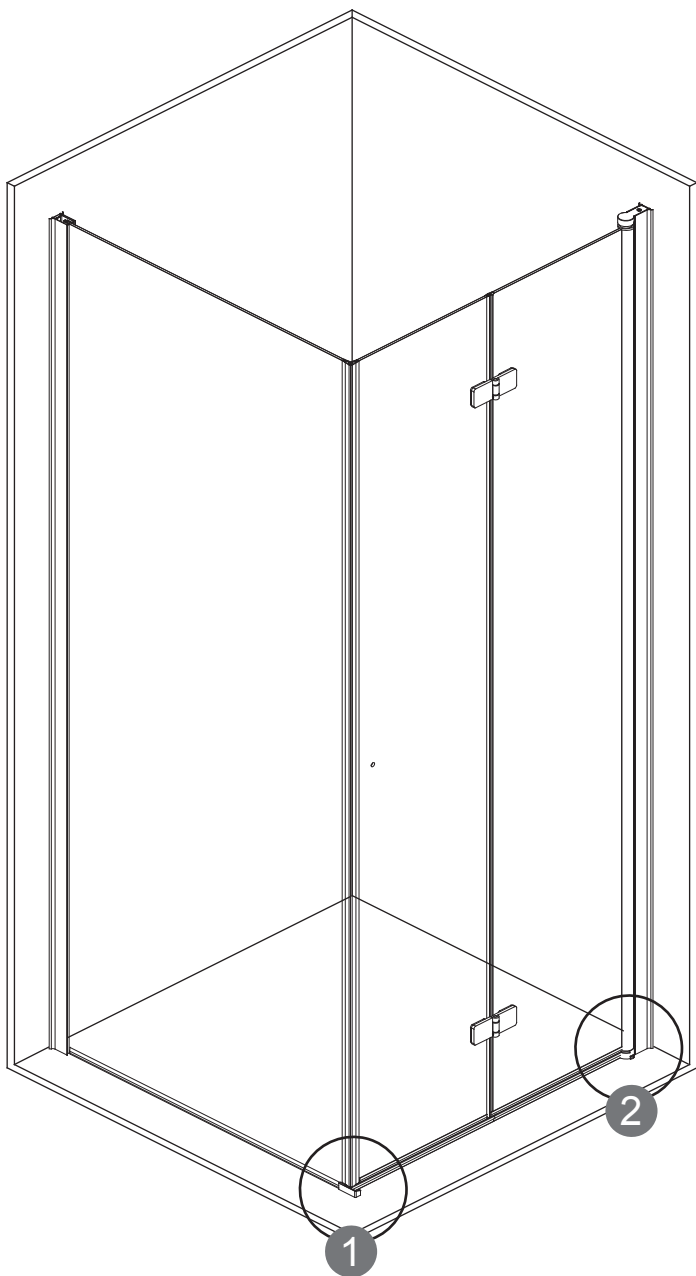

KTS WALK-IN

A	x4	 ST4X30	G1	x1	
H1	x2	 ST4X30	H2	x1	
B	x6		C2	x1	
E	x1		G2	x3	 ST3.5X9.5
F	x1		C1	x3	
C3	x1		W	x1	
C3	x1		D1	x1	 Ø2.8 mm
			D1	x1	

1	x1		6	x4	
1	x1		7	x2	
2	x1		8	x3	
2	x1		9	x3	
3	x1		11	x1	
3	x1		11	x1	
3	x1		12	x3	
4	x1			x1	
5	x4				

P5-P17

+

P18-P32

X2

P33-P43

L:

800 750mm-770mm

900 850mm-870mm

1000 950mm-970mm

W:

800	785mm-800mm
900	885mm-900mm
1000	985mm-1000mm

P11-P12

P13-P14

L:		W:	
800	780mm-800mm	800	785mm-800mm
900	880mm-900mm	900	885mm-900mm
1000	980mm-1000mm	1000	985mm-1000mm

L:		W:	
800	780mm-800mm	800	785mm-800mm
900	880mm-900mm	900	885mm-900mm
1000	980mm-1000mm	1000	985mm-1000mm

L:

800 750mm-770mm

900 850mm-870mm

1000 950mm-970mm