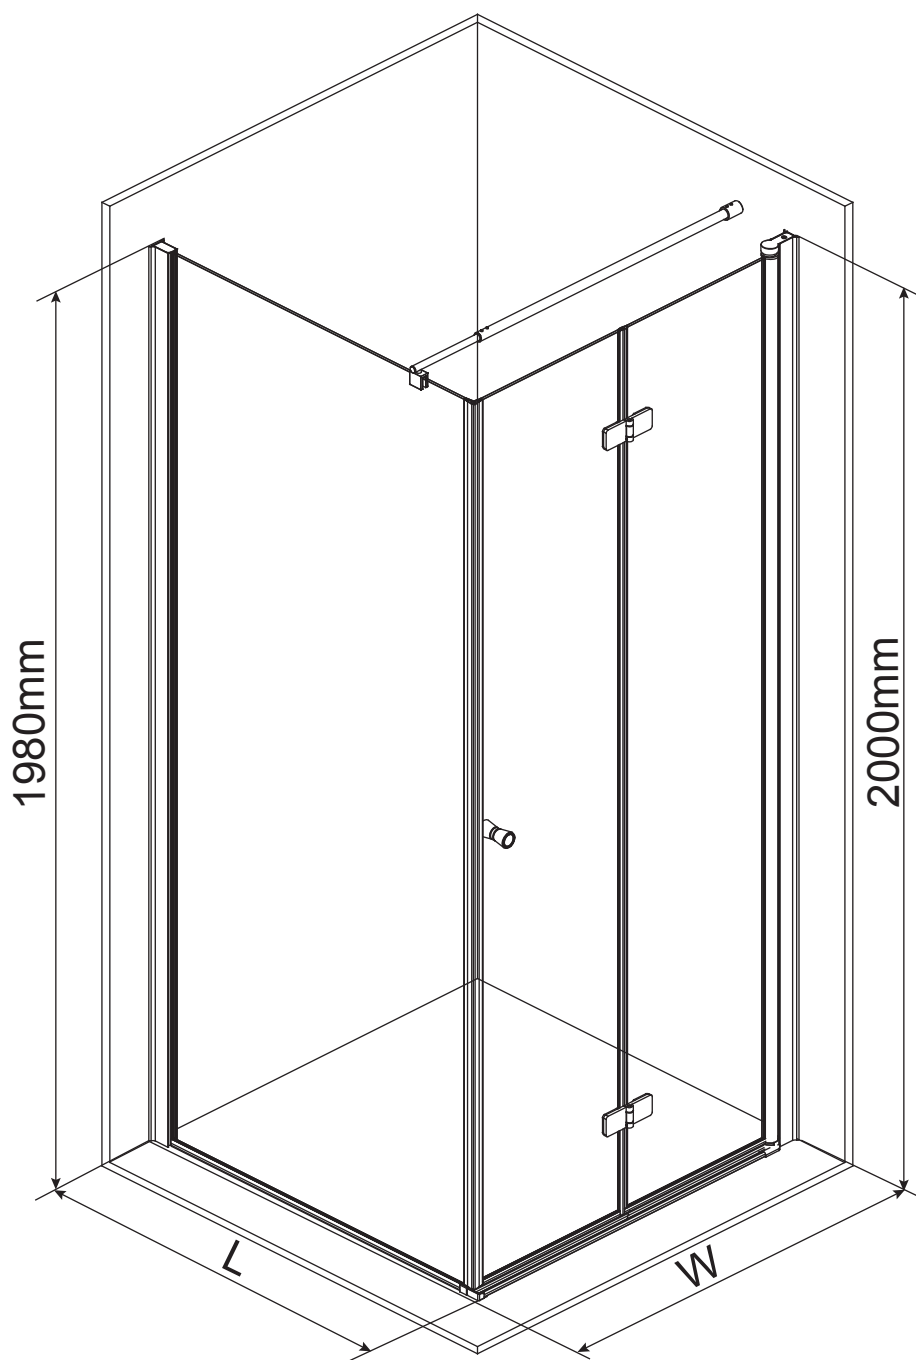

KTS WALK-IN

A	x4	 ST4X30	G1	x1	
H1	x2	 ST4X30	H2	x1	
B	x6		C2	x1	
E	x1		G2	x3	 ST3.5X9.5
F	x1		C1	x3	
C3	x1		W	x1	
C3	x1		D1	x1	 Ø2.8 mm
			D1	x1	

1	x1		6	x4	
1	x1		7	x2	
2	x1		8	x3	
2	x1		9	x3	
3	x1		11	x1	
3	x1		11	x1	
3	x1		12	x3	
4	x1			x1	
5	x4				

P5-P17

+

P18-P32

X2

P33-P43

L:

800 750mm-770mm

900 850mm-870mm

1000 950mm-970mm

W:

800	785mm-800mm
900	885mm-900mm
1000	985mm-1000mm

P11-P12

P13-P14

L:		W:	
800	780mm-800mm	800	785mm-800mm
900	880mm-900mm	900	885mm-900mm
1000	980mm-1000mm	1000	985mm-1000mm

L:		W:	
800	780mm-800mm	800	785mm-800mm
900	880mm-900mm	900	885mm-900mm
1000	980mm-1000mm	1000	985mm-1000mm

L:

800 750mm-770mm

900 850mm-870mm

1000 950mm-970mm