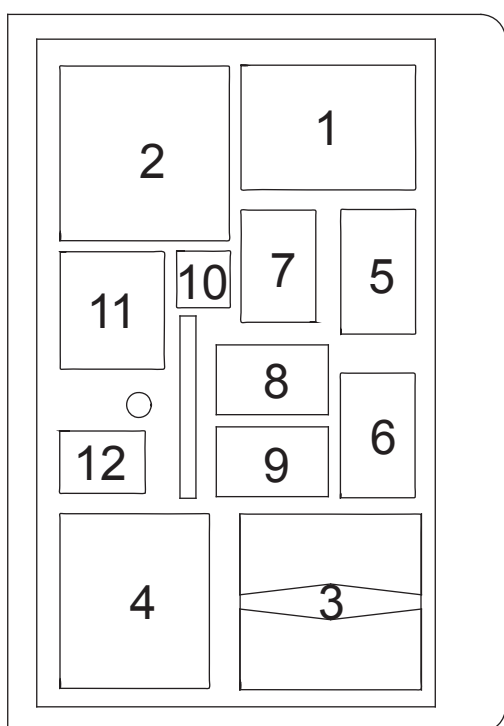

KTS WALK-IN

| | | | | | |
|----|----|---|----|----|--|
| A | x4 |  ST4X30 | G1 | x1 |  |
| H1 | x2 |  ST4X30 | H2 | x1 |  |
| B | x6 |  | C2 | x1 |  |
| E | x1 |  | G2 | x3 |  ST3.5X9.5 |
| F | x1 |  | C1 | x3 |  |
| C3 | x1 |  | W | x1 |  |
| C3 | x1 |  | D1 | x1 |  Ø2.8 mm |
| | | | D1 | x1 |  |

| | | | | | |
|---|----|--|----|----|--|
| 1 | x1 | | 6 | x4 | |
| 1 | x1 | | 7 | x2 | |
| 2 | x1 | | 8 | x3 | |
| 2 | x1 | | 9 | x3 | |
| 3 | x1 | | 11 | x1 | |
| 3 | x1 | | 11 | x1 | |
| 3 | x1 | | 12 | x3 | |
| 4 | x1 | | | x1 | |
| 5 | x4 | | | | |

P5-P17

+

P18-P32

X2

P33-P43

L:

800 750mm-770mm

900 850mm-870mm

| L: | | W: | |
|------|--------------|------|--------------|
| 800 | 780mm-800mm | 800 | 785mm-800mm |
| 900 | 880mm-900mm | 900 | 885mm-900mm |
| 1000 | 980mm-1000mm | 1000 | 985mm-1000mm |

L:

800 750mm-770mm