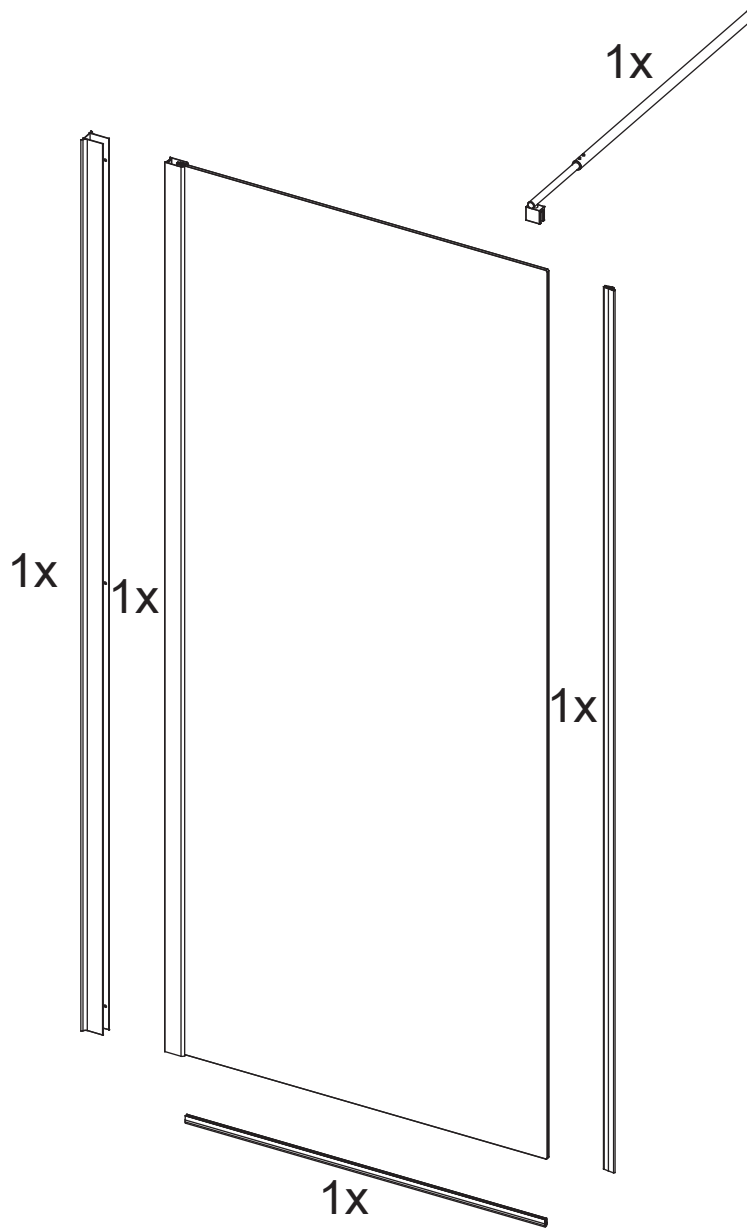

KTS WALK-IN

| | | | | | |
|----|----|---|----|----|--|
| A | x4 |  ST4X30 | G1 | x1 |  |
| H1 | x2 |  ST4X30 | H2 | x1 |  |
| B | x6 |  | C2 | x1 |  |
| E | x1 |  | G2 | x3 |  ST3.5X9.5 |
| F | x1 |  | C1 | x3 |  |
| C3 | x1 |  | W | x1 |  |
| C3 | x1 |  | D1 | x1 |  Ø2.8 mm |
| | | | D1 | x1 |  |

P5-P17

+

P18-P32

X2

P33-P43

L:

800 750mm-770mm

900 850mm-870mm

| L: | | W: | |
|------|--------------|------|--------------|
| 800 | 780mm-800mm | 800 | 785mm-800mm |
| 900 | 880mm-900mm | 900 | 885mm-900mm |
| 1000 | 980mm-1000mm | 1000 | 985mm-1000mm |

L:

800 750mm-770mm

900 850mm-870mm

1000 950mm-970mm