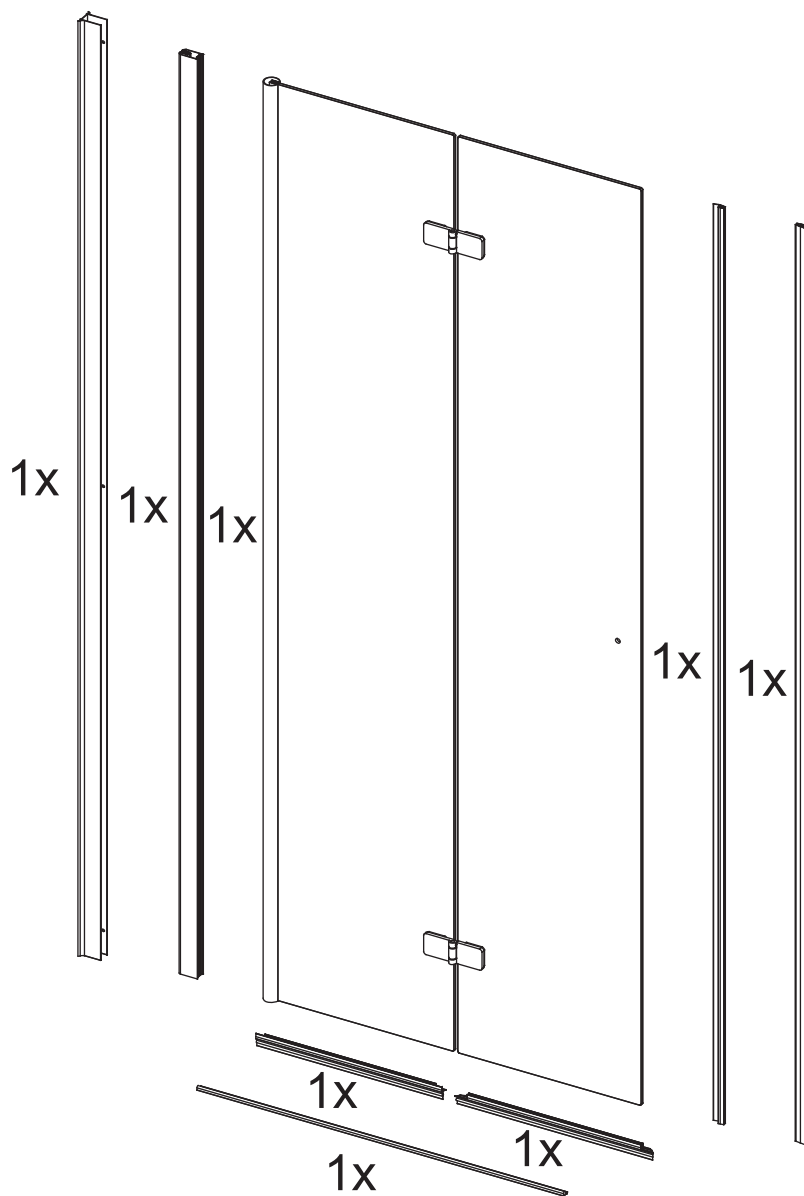

KTS WALK-IN

| | | | | | |
|----|----|---|----|----|--|
| A | x4 |  ST4X30 | G1 | x1 |  |
| H1 | x2 |  ST4X30 | H2 | x1 |  |
| B | x6 |  | C2 | x1 |  |
| E | x1 |  | G2 | x3 |  ST3.5X9.5 |
| F | x1 |  | C1 | x3 |  |
| C3 | x1 |  | W | x1 |  |
| C3 | x1 |  | D1 | x1 |  Ø2.8 mm |
| | | | D1 | x1 |  |

P5-P17

+

P18-P32

X2

P33-P43

L:

800 750mm-770mm

900 850mm-870mm

| L: | | W: | |
|------|--------------|------|--------------|
| 800 | 780mm-800mm | 800 | 785mm-800mm |
| 900 | 880mm-900mm | 900 | 885mm-900mm |
| 1000 | 980mm-1000mm | 1000 | 985mm-1000mm |

L:

800 750mm-770mm

900 850mm-870mm

1000 950mm-970mm