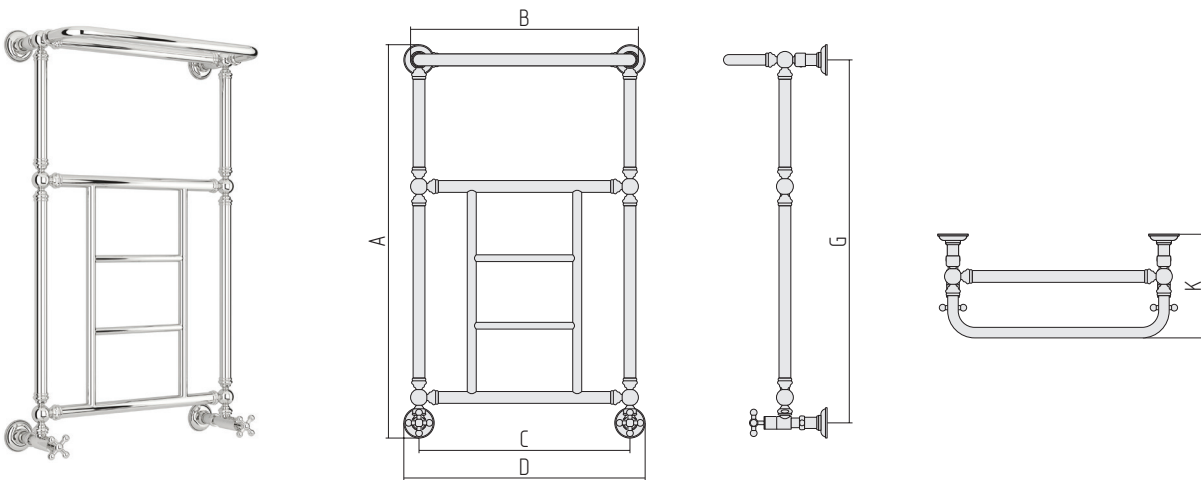

Art.	Heating capacity 55/45/20°C (W)	Heating capacity 75/65/20°C (W)	Total weight, inc. components and packaging (kg)	Internal volume (dm <sup>3</sup> )
**465	109	213	9,62	4,0

Piping connection points:

Art.	A	B	C	D	G	K
**465	933	540	500	572	860	246

**ATTENTION!**  
Special radiator valves are included.

Colour range

50XXX  
Polished Stainless Steel

53XXX  
Gold