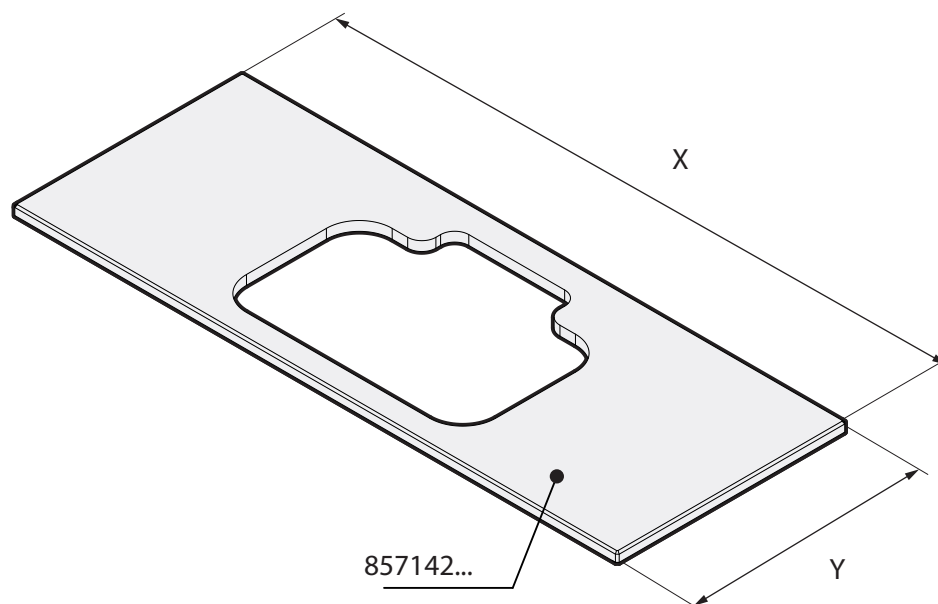

Roca

CARMEN

	X	Y
857142...	1286	488

Must be cleaned with **NEUTRAL pH** cleaning product

Correct cleaning methods: using a sponge, a feather, and a brush.

Incorrect cleaning methods: pouring liquid and spraying liquid onto the vanity unit. Correct method: cleaning with a cloth.

Q40600141G-c