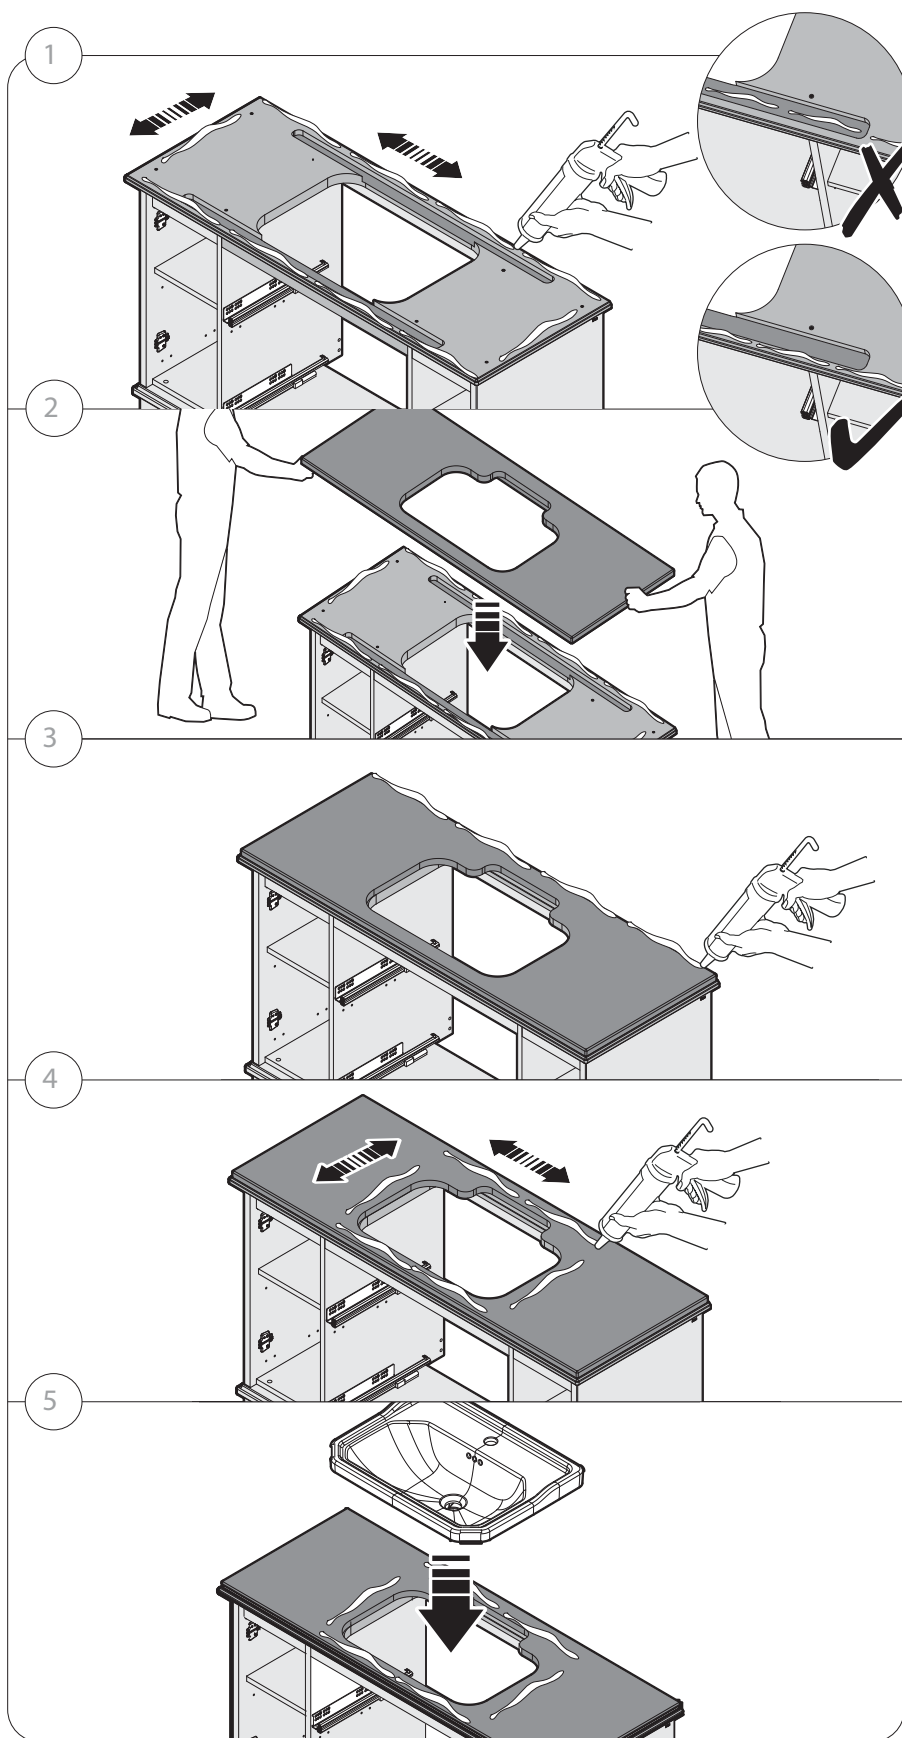

Roca

CARMEN

	X	Y
857142...	1286	488

Must be cleaned with **NEUTRAL pH** cleaning product

Correct cleaning methods: using a sponge, a feather, and a brush.

Incorrect cleaning methods: pouring liquid and spraying liquid onto the vanity unit. Correct method: cleaning with a cloth.