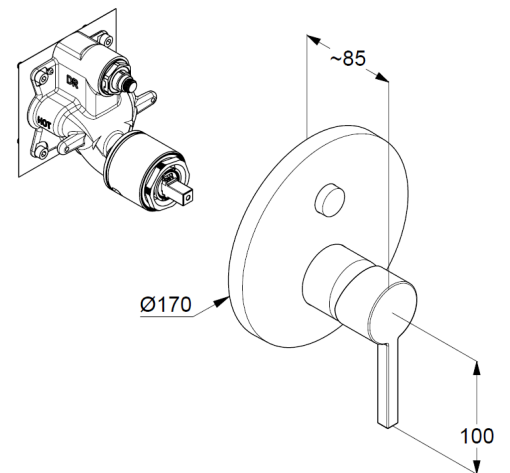

Maßzeichnung/ Dimensional drawing