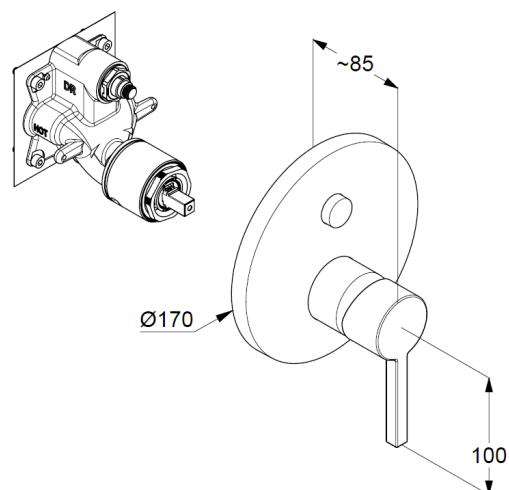

pre installation set KLUDI FLEXX.BOXX Art. Nr. 88011

trim set with functional unit

wall mounted

PUSH&SWITCH diverter

automatic diverter: shower/ bath

solid lever, metal

ceramic cartridge with hotwater safety device

### Dimensional drawing