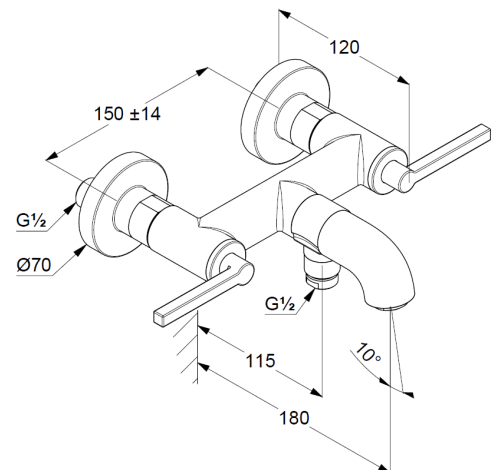

## Technische Daten/ Technical Data

KLUDI NOVA FONTE  
bath-and shower mixer  
DN 15  
Style: Puristic

Ref.:  
205405315

Finishes:  
53 matt white

Product description  
Manufacturer KLUDI GmbH & Co. KG  
Typ: KLUDI NOVA FONTE  
bath-and shower mixer  
Ref.: 205405315

bath-and shower mixer  
2-handle mixer  
wall mounted  
automatic diverter: shower/bath  
wing handle, metal  
aerator, S-Pointer M24  
protected against back flow  
shower outlet G $\frac{1}{2}$   
ceramic headparts 90° (right/left)  
flow rate at 3 bar 23 l/min.  
S-unions G $\frac{1}{2}$  x G $\frac{3}{4}$

### Produktabbildung/ Product picture

### Maßzeichnung/ Dimensional drawing