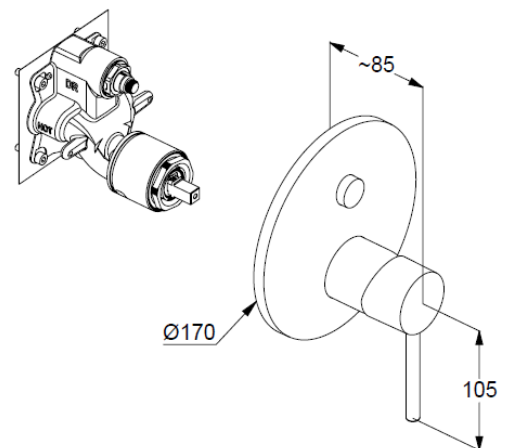

pre installation set KLUDI FLEXX.BOX Ref.: 88011

trim set with functional unit

wall mounted

PUSH&SWITCH diverter

automatic diverter: shower/bath

solid lever, metal

ceramic cartridge with hot water safety device

### Maßzeichnung/ Dimensional drawing