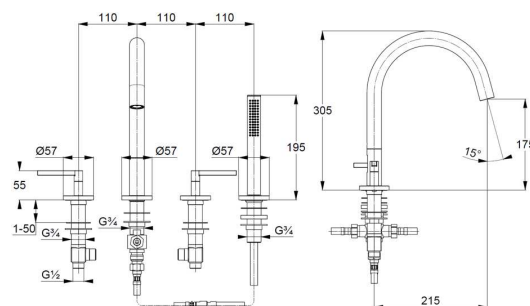

Technical Data

KLUDI NOVA FONTE
concealed 4-hole bath/ shower mixer
DN 15
Style: Puristic

Ref.:
204253915

Finishes:
39 black matt finished

Product description
Manufacturer KLUDI GmbH & Co. KG
Typ: KLUDI NOVA FONTE
concealed 4-hole bath/ shower mixer
Ref.: 204253915

concealed 4-hole bath/ shower mixer
two handle mixer
extractable hand shower
4-hole tiles deck mounted installation
Wing handle metal
Aerator, S-Pointer M24
ceramic headparts 90°
flow rate at 3 bar 27 l/ min.
Hand shower hoses M15 x 1500 mm
flexible pressure supply hoses G 1/2 x 1/2 x 400 mm

hand shower 1 S
1 spray pattern
Volumen
with cleaning system
sieve seal

Product picture

Dimensional drawing

Flow rate diagram