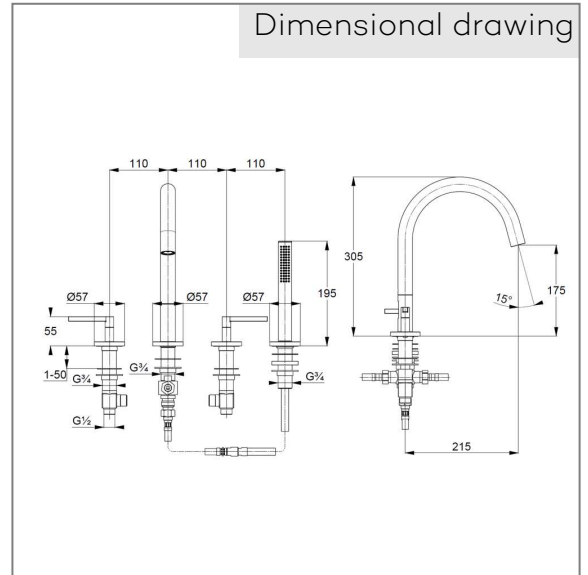

## Technical Data

KLUDI NOVA FONTE  
concealed 4-hole bath/ shower mixer  
DN 15  
Style: Puristic

Ref.:  
204250515

Finishes:  
05 chrom

Product description  
Manufacturer KLUDI GmbH & Co. KG  
Typ: KLUDI NOVA FONTE  
concealed 4-hole bath/ shower mixer  
Ref.: 204250515

concealed 4-hole bath/ shower mixer  
two handle mixer  
extractable hand shower  
4-hole tiles deck mounted installation  
Wing handle metal  
Aerator, S-Pointer M24  
ceramic headparts 90°  
flow rate at 3 bar 27 l/ min.  
Hand shower hoses M15 x 1500 mm  
flexible pressure supply hoses G 1/2 x 1/2 x 400 mm

hand shower 1 S  
1 spray pattern  
Volumen  
with cleaning system  
sieve seal

Product picture

Dimensional drawing

Flow rate diagram