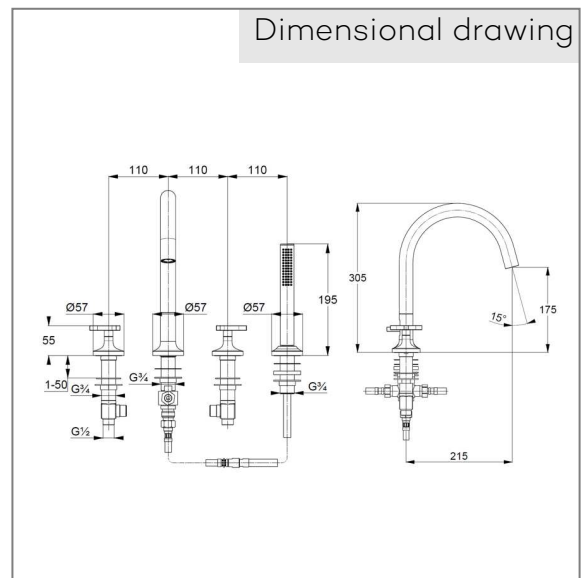

Technical Data

KLUDI NOVA FONTE
concealed 4-hole bath/ shower mixer
DN 15
Style: Decó

Ref.:
204250539

Finishes:
05 chrom

Product description
Manufacturer KLUDI GmbH & Co. KG
Typ: KLUDI NOVA FONTE
concealed 4-hole bath/ shower mixer
Ref.: 204250539

concealed 4-hole bath/ shower mixer
two handle mixer
extractable hand shower
4-hole tiles deck mounted installation
Wing handle metal
Aerator, S-Pointer M24
ceramic headparts 90°
flow rate at 3 bar 27 l/ min.
Hand shower hoses M15 x 1500 mm
flexible pressure supply hoses G 1/2 x 1/2 x 400 mm

hand shower 1 S
1 spray pattern
Volumen
with cleaning system
sieve seal

Product picture

Dimensional drawing

Flow rate diagram