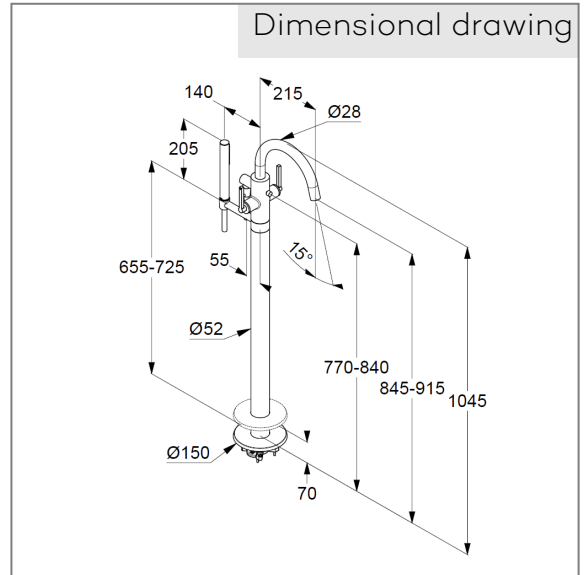

bath and shower mixer
two handle mixer
trim set without pre-installation set
pre installation set KLUDI FLEXX.BOX Art. Nr. 88088
floor standing for free standing bath tubes
with shower holder
automatic diverter: shower/ bath
Wing handle metal
Aerator, S-Pointer M24
protected against back flow
shower outlet 1/2 inch
flow rate at 3 bar= 27 l/ min.
fixed spout
hand shower and shower hose 1250 mm

hand shower 1 S
1 spray pattern
Volumen
with cleaning system
sieve seal

Shower hose
plastic coated
with conical nuts
anti twist
G 1/2 x G 1/2 x 1250 mm

Product picture

Dimensional drawing

Flow rate diagram