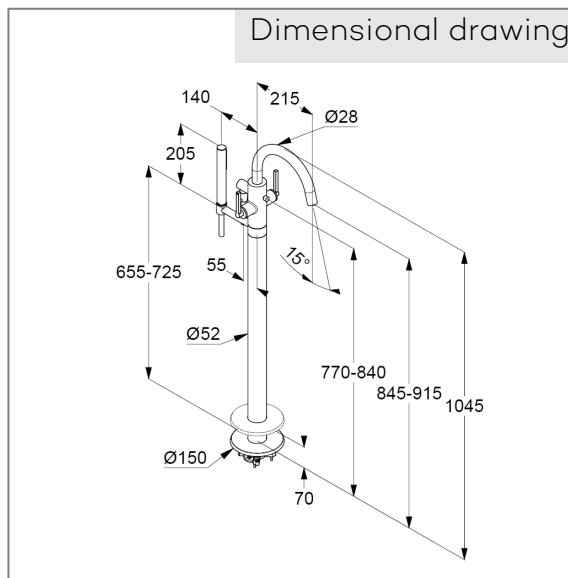

bath and shower mixer
two handle mixer
trim set without pre-installation set
pre installation set KLUDI FLEXX.BOX Art. Nr. 88088
floor standing for free standing bath tubes
with shower holder
automatic diverter: shower/ bath
Wing handle metal
Aerator, S-Pointer M24
protected against back flow
shower outlet 1/2 inch
flow rate at 3 bar= 27 l/ min.
fixed spout
hand shower and shower hose 1250 mm

hand shower 1 S
1 spray pattern
Volumen
with cleaning system
sieve seal

Shower hose
plastic coated
with conical nuts
anti twist
G 1/2 x G 1/2 x 1250 mm

Product picture

Dimensional drawing

Flow rate diagram