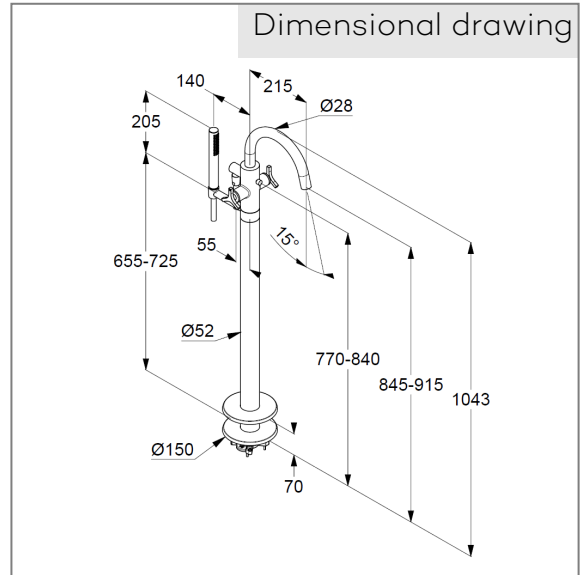

bath and shower mixer  
two handle mixer  
trim set without pre-installation set  
pre installation set KLUDI FLEXX.BOX Art. Nr. 88088  
floor standing for free standing bath tubes  
with shower holder  
automatic diverter: shower/ bath  
Wing handle metal  
Aerator, S-Pointer M24  
protected against back flow  
shower outlet 1/2 inch  
flow rate at 3 bar= 27 l/ min.  
fixed spout  
hand shower and shower hose 1250 mm

hand shower 1 S  
1 spray pattern  
Volumen  
with cleaning system  
sieve seal

Shower hose  
plastic coated  
with conical nuts  
anti twist  
G 1/2 x G 1/2 x 1250 mm

Product picture

Dimensional drawing

Flow rate diagram