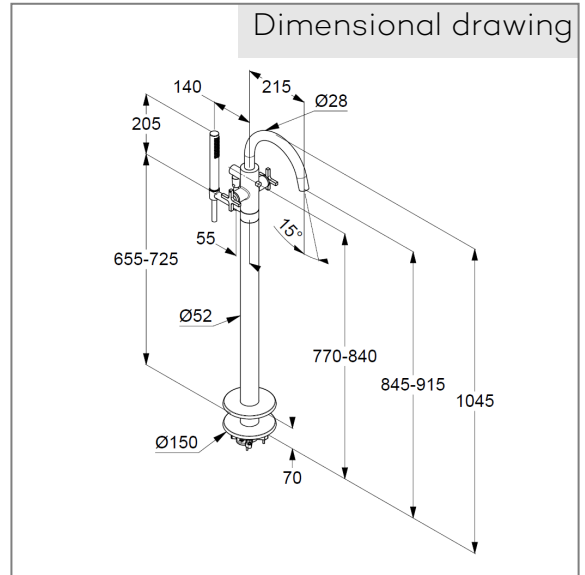

bath and shower mixer
two handle mixer
trim set without pre-installation set
pre installation set KLUDI FLEXX.BOXX Art. Nr. 88088
floor standing for free standing bath tubes
with shower holder
automatic diverter: shower/ bath
cross handle, metal
Aerator, S-Pointer M24
protected against back flow
shower outlet 1/2 inch
flow rate at 3 bar = 27 l/ min.
fixed spout
hand shower and shower hose 1250 mm

hand shower 1 S
1 spray pattern
Volumen
with cleaning system
sieve seal

Shower hose
plastic coated
with conical nuts
anti twist
G 1/2 x G 1/2 x 1250 mm

Product picture

Dimensional drawing

Flow rate diagram