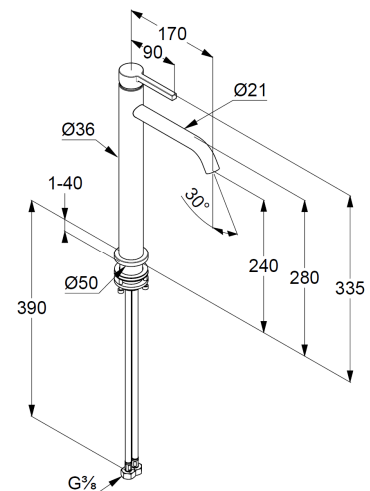

stand assembly

1-hole mounted

solid lever, metal

aerator, S-Pointer M18,5 PCA

ceramic cartridge

flow rate at 3 bar 4,5 l/min.

fixed spout

flexible hoses G $\frac{3}{8}$ DVGW approved

shank-fixing

without pop up waste

Produktabbildung/ Product picture

Maßzeichnung/ Dimensional drawing

Durchfluss/ Flow rate