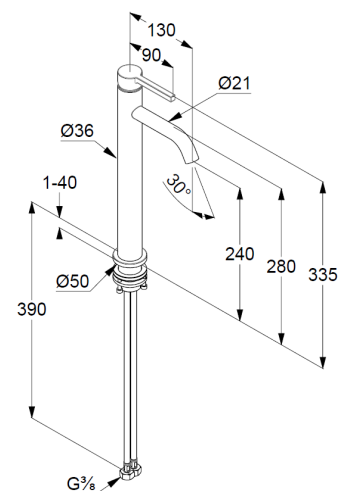

1-hole mounted

solid lever, metal

aerator, S-Pointer M18,5 PCA

ceramic cartridge

flow rate at 3 bar 4,5 l/min.

fixed spout

flexible hoses G $\frac{3}{8}$  DVGW approved

shank-fixing

### Produktabbildung/ Product picture

### Maßzeichnung/ Dimensional drawing