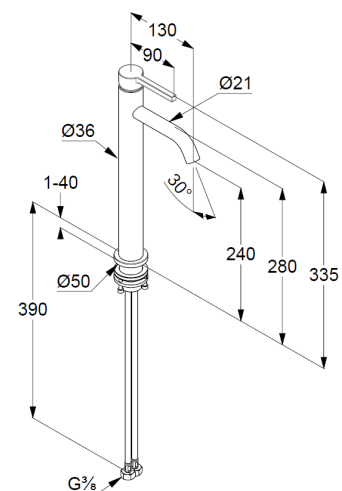

stand assembly

1-hole mounted

solid lever, metal

aerator, S-Pointer M18,5 PCA

ceramic cartridge

flow rate at 3 bar 4,5 l/min.

fixed spout

flexible hoses G $\frac{3}{8}$ DVGW approved

shank-fixing

without pop up waste

Produktabbildung/ Product picture

Maßzeichnung/ Dimensional drawing

Durchfluss/ Flow rate