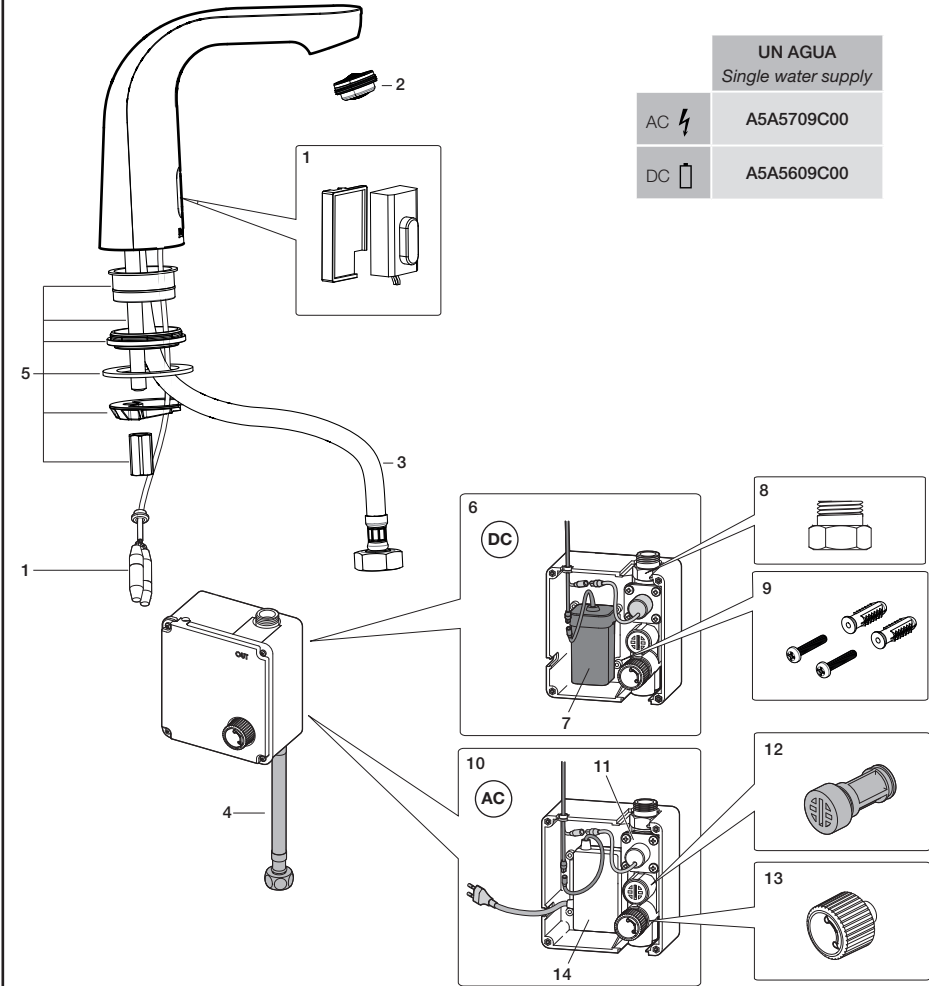

SPARE PARTS

UN AGUA
Single water supply

AC ⚡	A5A5709C00
DC 🔋	A5A5609C00

1	AG0103703R
2	AG0099007R
3	AG0103808R
4	× 2 A525020309
5	A525030303

6	AG0092807R
7	AG0089100R
8	AG0093003R
9	AG0092907R
10	AG0093407R

11	AG0093107R
12	AG0093207R
13	AG0093307R
14	AG0093507R