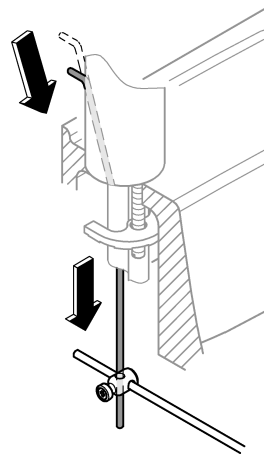

13mm  
\*19 017

**1a**

1. Cut the bar to length with a saw.
2. Insert the hex key into the bar.
3. Tighten the hex key with a screwdriver.

**1b**

1. Push the bar into the fitting.
2. Push the bar further into the fitting.

	150°		90°
	0°		0°
	360°		360°

2

3

1

2

3

4

Pure Freude  
an Wasser