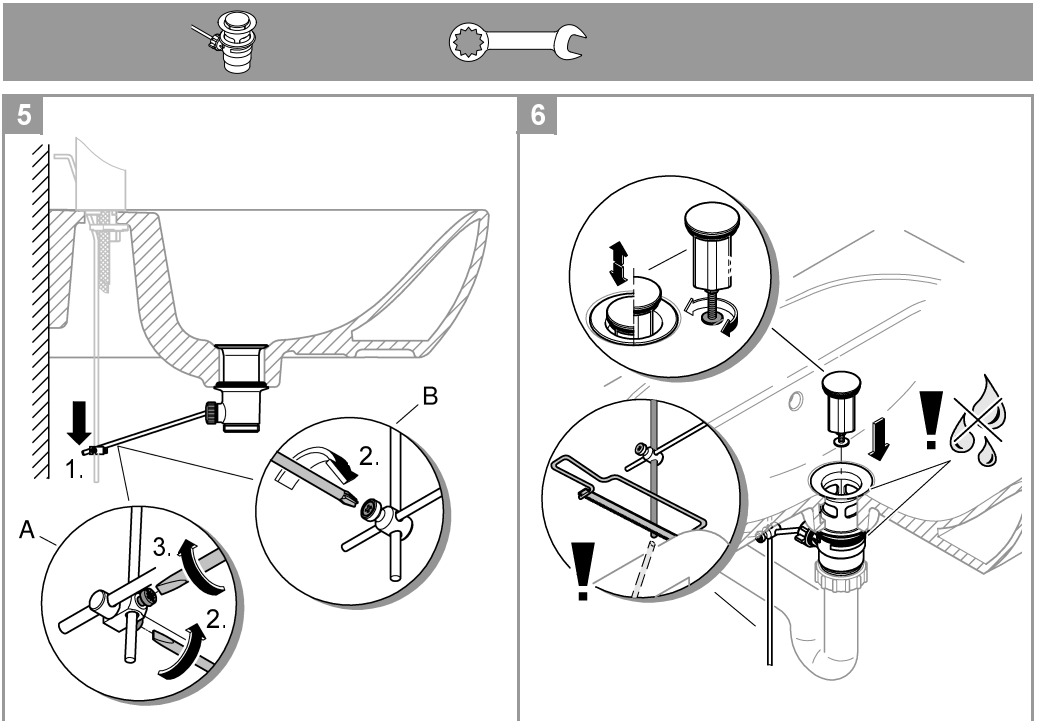

13mm  
\*19 017

**1a**

1. Cut the bar to length with a saw.
2. Insert the hex key into the bar.
3. Tighten the hex key with a screwdriver.

**1b**

1. Push the bar into the fitting.
2. Push the bar further into the fitting.

	150°		90°
	0°		0°
	360°		360°

2

3

1

2

3

4

Pure Freude  
an Wasser