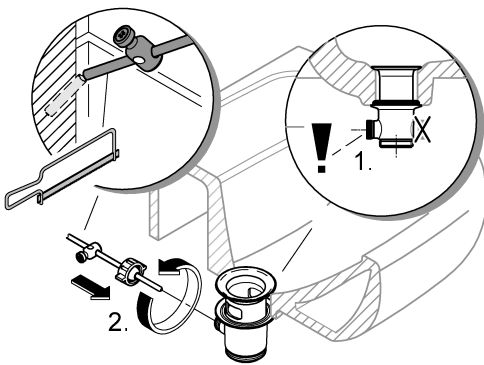

13mm  
\*19 017

**1a**

1. Cut the bar to length with a saw.
2. Insert the hex key into the bar.
3. Tighten the hex key with a screwdriver.

**1b**

1. Push the bar into the fitting.
2. Push the bar further into the fitting.

	150°		90°
	0°		0°
	360°		360°

2

3

1

2

3

4

Pure Freude  
an Wasser