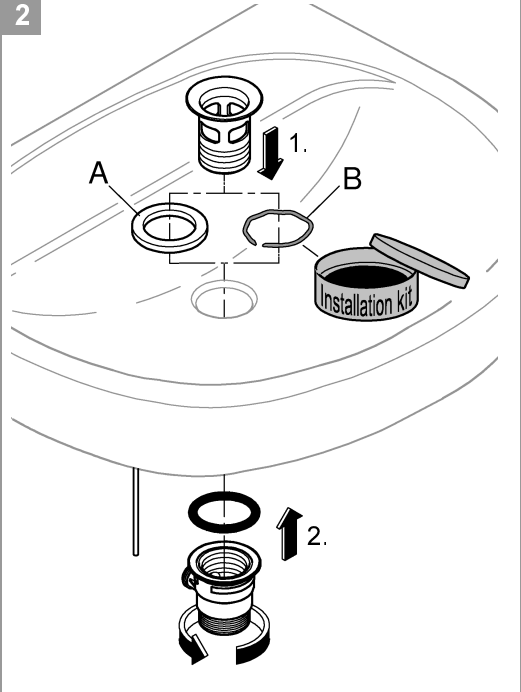

13mm  
\*19 017

**1a**

1. Cut the bar to length with a saw.
2. Insert the hex key into the bar.
3. Tighten the hex key with a screwdriver.

**1b**

1. Push the bar into the fitting.
2. Push the bar further into the fitting.

	150°		90°
	0°		0°
	360°		360°

2

3

1

2

3

4

Pure Freude  
an Wasser