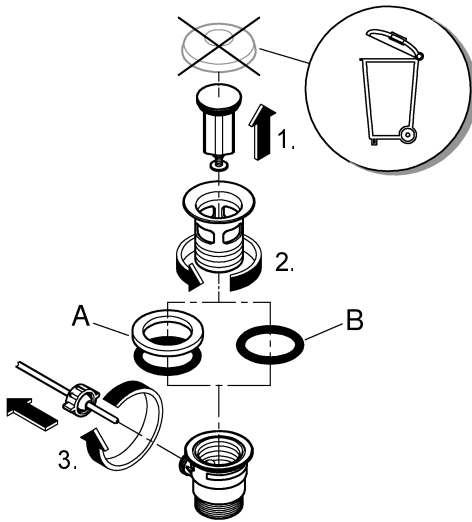

13mm  
\*19 017

**1a**

1. Cut the bar to length with a saw.
2. Insert the hex key into the bar.
3. Tighten the hex key with a screwdriver.

**1b**

1. Push the bar into the fitting.
2. Push the bar further into the fitting.

	150°		90°
	0°		0°
	360°		360°

2

3

1

2

3

4

Pure Freude  
an Wasser