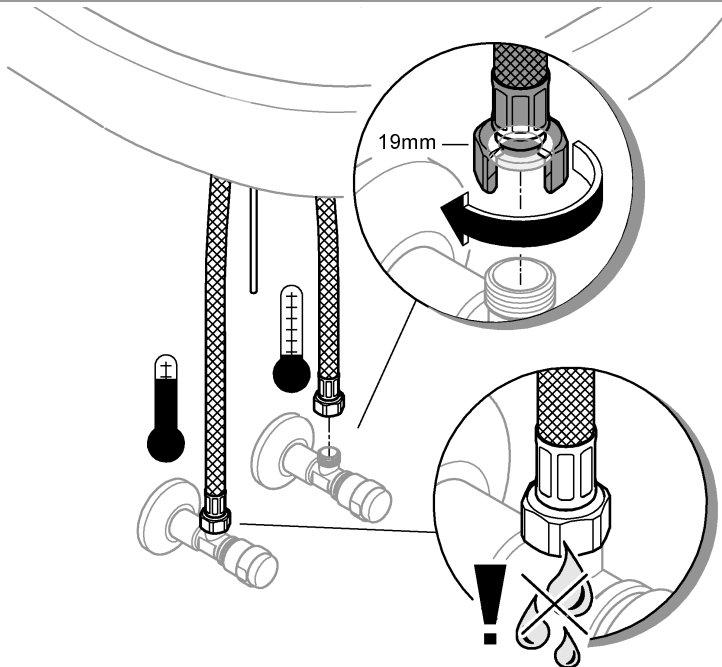

13mm  
\*19 017

**1a**

1. Cut the bar to length with a saw.
2. Insert the hex key into the bar.
3. Tighten the hex key with a screwdriver.

**1b**

1. Push the bar into the fitting.
2. Push the bar further into the fitting.

	150°		90°
	0°		0°
	360°		360°

2

3

1

2

3

4

Pure Freude  
an Wasser