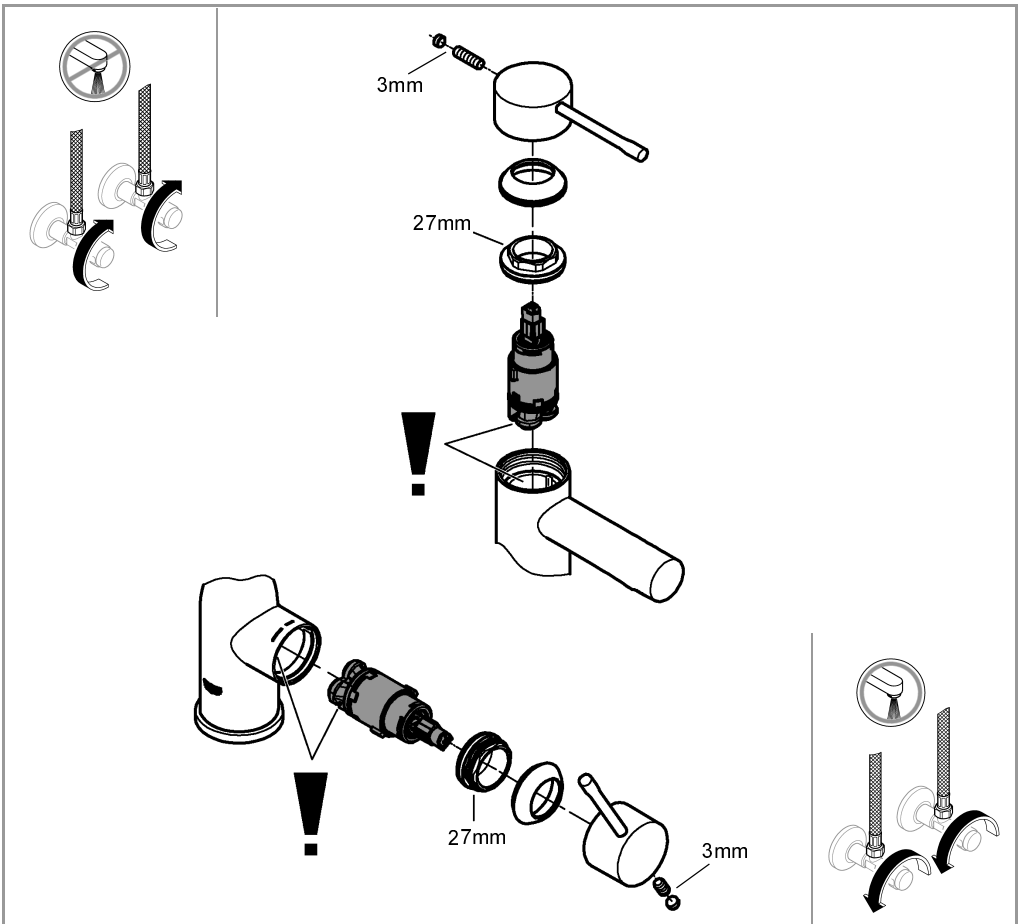

13mm  
\*19 017

**1a**

1. Cut the bar to length with a saw.
2. Insert the hex key into the bar.
3. Tighten the hex key with a screwdriver.

**1b**

1. Push the bar into the fitting.
2. Push the bar further into the fitting.

	150°		90°
	0°		0°
	360°		360°

2

3

1

2

3

4

Pure Freude  
an Wasser