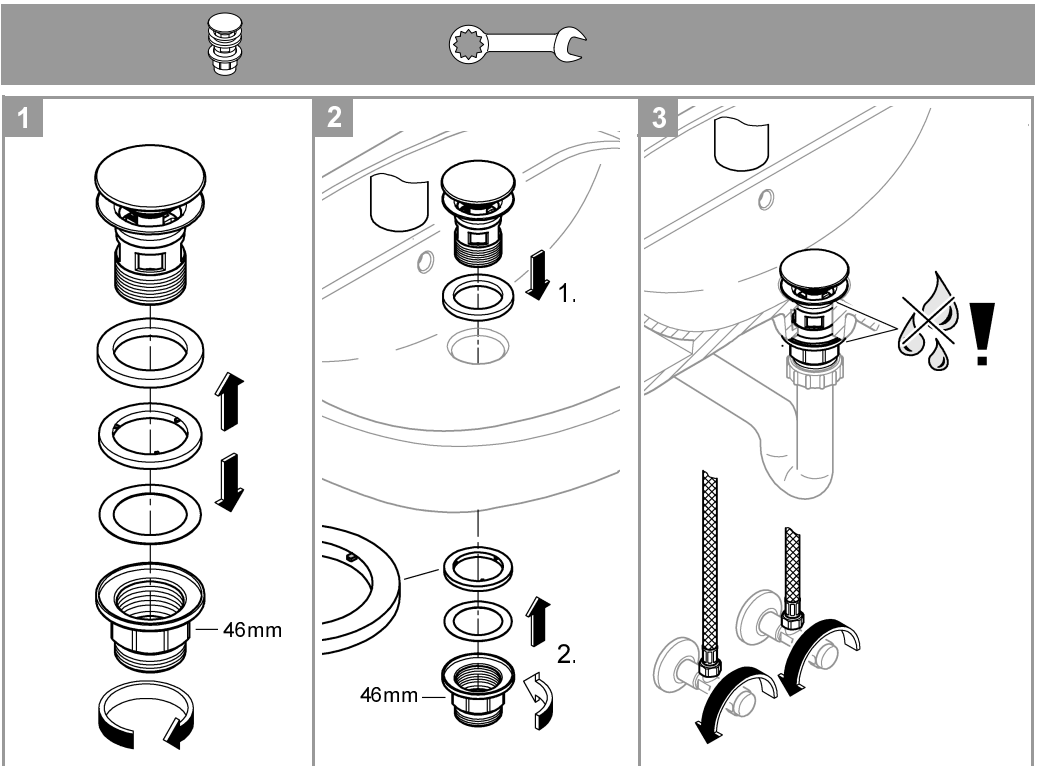

13mm  
\*19 017

**1a**

1. Cut the bar to length with a saw.
2. Insert the hex key into the bar.
3. Tighten the hex key with a screwdriver.

**1b**

1. Push the bar into the fitting.
2. Push the bar further into the fitting.

	150°		90°
	0°		0°
	360°		360°

2

3

1

2

3

4

Pure Freude  
an Wasser