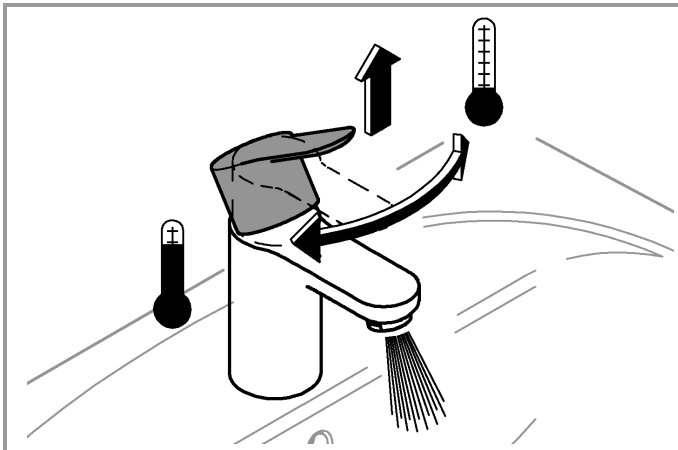

2

3

1

2

3

A series of 20 horizontal gray lines providing a writing area for text.

Pure Freude
an Wasser

GROHE