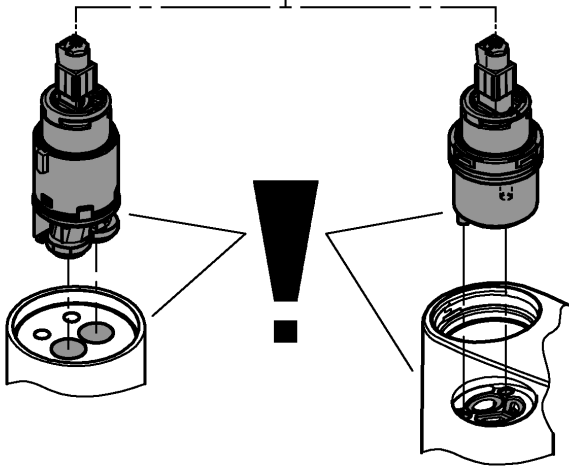

2

3

1

2

3

A series of 20 horizontal gray lines providing a writing area for text.

Pure Freude
an Wasser

GROHE