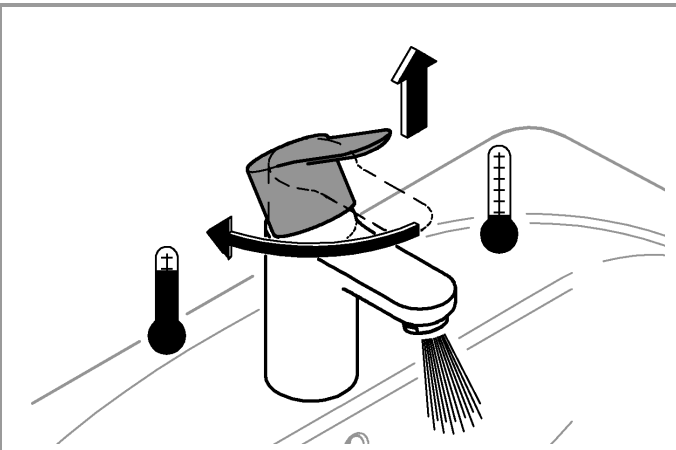

2

3

1

2

3

A series of 20 horizontal gray lines providing a writing area for text.

Pure Freude
an Wasser

GROHE