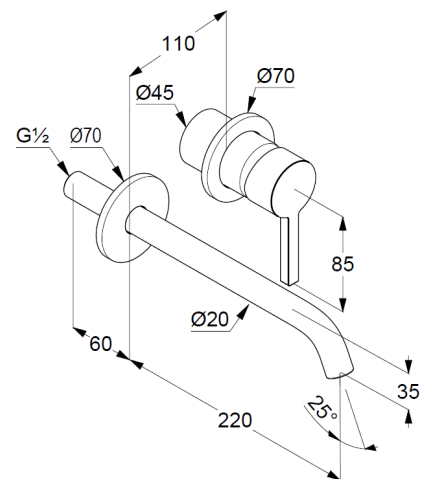

single lever mixer

trim set without pre-installation set

pre installation set KLUDI Ref.: 38242

solid lever, metal

aerator, S-Pointer M18,5 PCA

flow rate at 3 bar 4,5 l/min.

fixed spout

### Produktabbildung/ Product picture

### Maßzeichnung/ Dimensional drawing