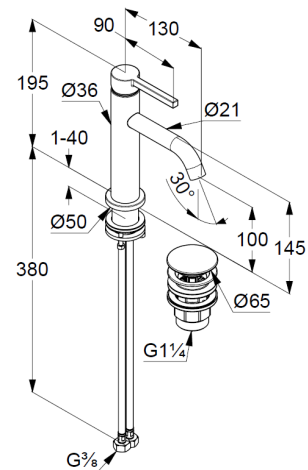

## Technische Daten/ Technical Data

KLUDI NOVA FONTE  
single lever basin mixer 100  
DN 15  
STYLE: PURA

Ref.:  
202883915

Finishes:  
39 black matt finished

Product description  
Manufacturer KLUDI GmbH & Co. KG  
Typ: KLUDI NOVA FONTE  
single lever basin mixer 100  
Ref.: 202883915

basin mixer  
single lever mixer  
stand assembly  
1-hole mounted  
solid lever, metal  
aerator, S-Pointer M18,5 PCA  
ceramic cartridge  
flow rate at 3 bar 4,5 l/min.  
fixed spout  
flexible hoses G $\frac{3}{8}$  DVGW approved  
shank-fixing  
push open waste G1 $\frac{1}{4}$

### Produktabbildung/ Product picture

### Maßzeichnung/ Dimensional drawing