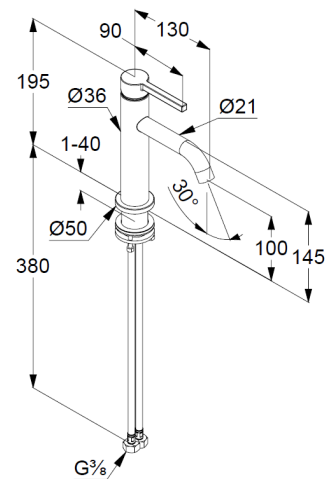

basin mixer  
single lever mixer  
stand assembly  
1-hole mounted  
solid lever, metal  
aerator, S-Pointer M18,5 PCA  
ceramic cartridge  
flow rate at 3 bar 4,5 l/min.  
fixed spout  
flexible hoses G $\frac{3}{8}$  DVGW approved  
shank-fixing

### Produktabbildung/ Product picture

### Maßzeichnung/ Dimensional drawing