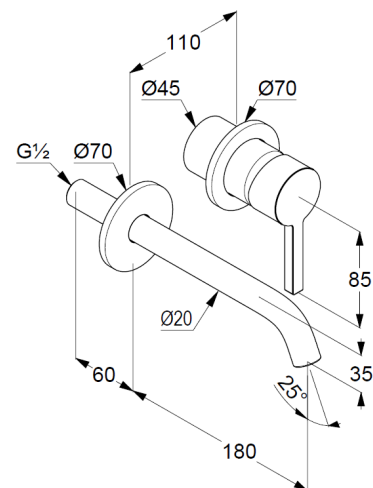

projection 180mm

single lever mixer

trim set without pre-installation set

pre installation set KLUDI Ref.: 38242

solid lever, metal

aerator, S-Pointer M18,5 PCA

flow rate at 3 bar 4,5 l/min.

fixed spout

Produktabbildung/ Product picture

Maßzeichnung/ Dimensional drawing

Durchfluss/ Flow rate