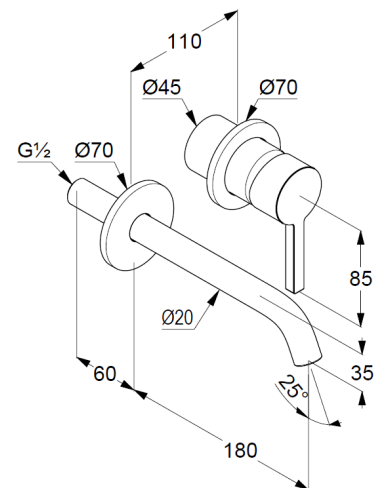

projection 180 mm

single lever mixer

trim set without pre-installation set

pre installation set KLUDI Ref.: 38242

solid lever, metal

aerator, S-Pointer M18,5 PCA

flow rate at 3 bar 4,5 l/min.

fixed spout

Produktabbildung/ Product picture

Maßzeichnung/ Dimensional drawing

Durchfluss/ Flow rate