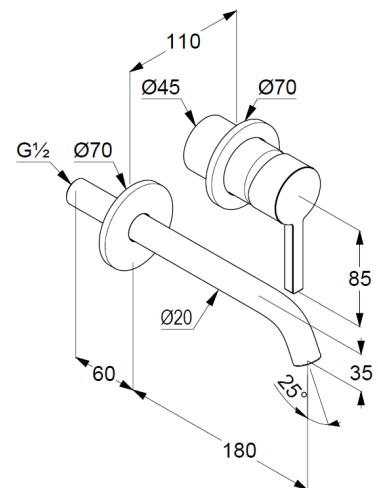

single lever mixer

trim set without pre-installation set

pre installation set KLUDI Ref.: 38242

solid lever, metal

aerator, S-Pointer M18,5 PCA

flow rate at 3 bar 4,5 l/min.

fixed spout

### Produktabbildung/ Product picture

### Maßzeichnung/ Dimensional drawing