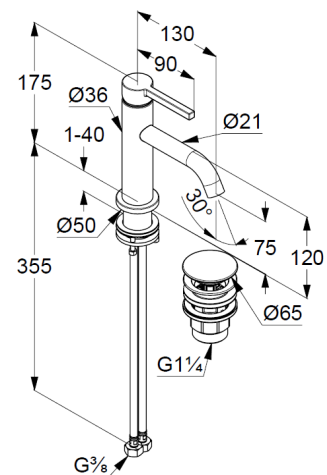

Technische Daten/ Technical Data

KLUDI NOVA FONTE
single lever basin mixer 75
DN 15
Style: PURA

Ref.:
202665315

Finishes:
53 matt white

Product description
Manufacturer KLUDI GmbH & Co. KG
Typ: KLUDI NOVA FONTE
single lever basin mixer 75
Ref.: 202665315

basin mixer
single lever mixer
stand assembly
1-hole mounted
solid lever, metal
aerator, S-Pointer M18,5 PCA
ceramic cartridge
flow rate at 3 bar 4,5 l/min.
fixed spout
flexible hoses G $\frac{3}{8}$ DVGW approved
shank-fixing
push-open waste G1 $\frac{1}{4}$

Produktabbildung/ Product picture

Maßzeichnung/ Dimensional drawing

Durchfluss/ Flow rate