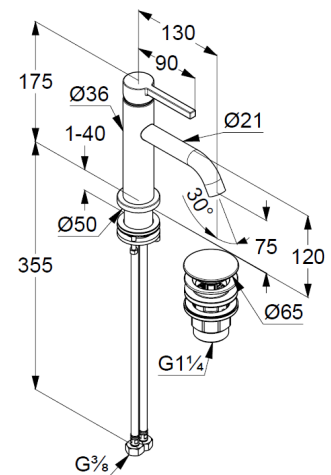

Technische Daten/ Technical Data

KLUDI NOVA FONTE
single lever basin mixer 75
DN 15
Style: PURA

Ref.:
202660515

Finishes:
05 chrome

Product description
Manufacturer KLUDI GmbH & Co. KG
Typ: KLUDI NOVA FONTE
single lever basin mixer 75
Ref.: 202660515

basin mixer
single lever mixer
stand assembly
1-hole mounted
solid lever, metal
aerator, S-Pointer M18,5 PCA
ceramic cartridge
flow rate at 3 bar 4,5 l/min.
fixed spout
flexible hoses G $\frac{3}{8}$ DVGW approved
shank-fixing
push open waste G $1\frac{1}{4}$

Produktabbildung/ Product picture

Maßzeichnung/ Dimensional drawing

Durchfluss/ Flow rate