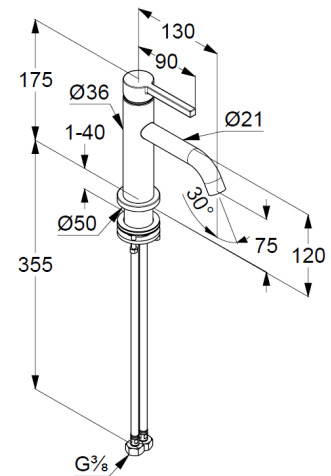

Technische Daten/ Technical Data

KLUDI NOVA FONTE
single lever basin mixer 75
DN 15
STYLE: PURA

Ref.:
200283915

Finishes:
39 black matt finished

Product description
Manufacturer KLUDI GmbH & Co. KG
Typ: KLUDI NOVA FONTE
single lever basin mixer 75
Ref.: 200283915

basin mixer
single lever mixer
stand assembly
1-hole mounted
solid lever, metal
aerator, S-Pointer M18,5 PCA
ceramic cartridge
flow rate at 3 bar 4,5 l/min.
fixed spout
flexible hoses G $\frac{3}{8}$ DVGW approved
shank-fixing

Produktabbildung/ Product picture

Maßzeichnung/ Dimensional drawing

Durchfluss/ Flow rate